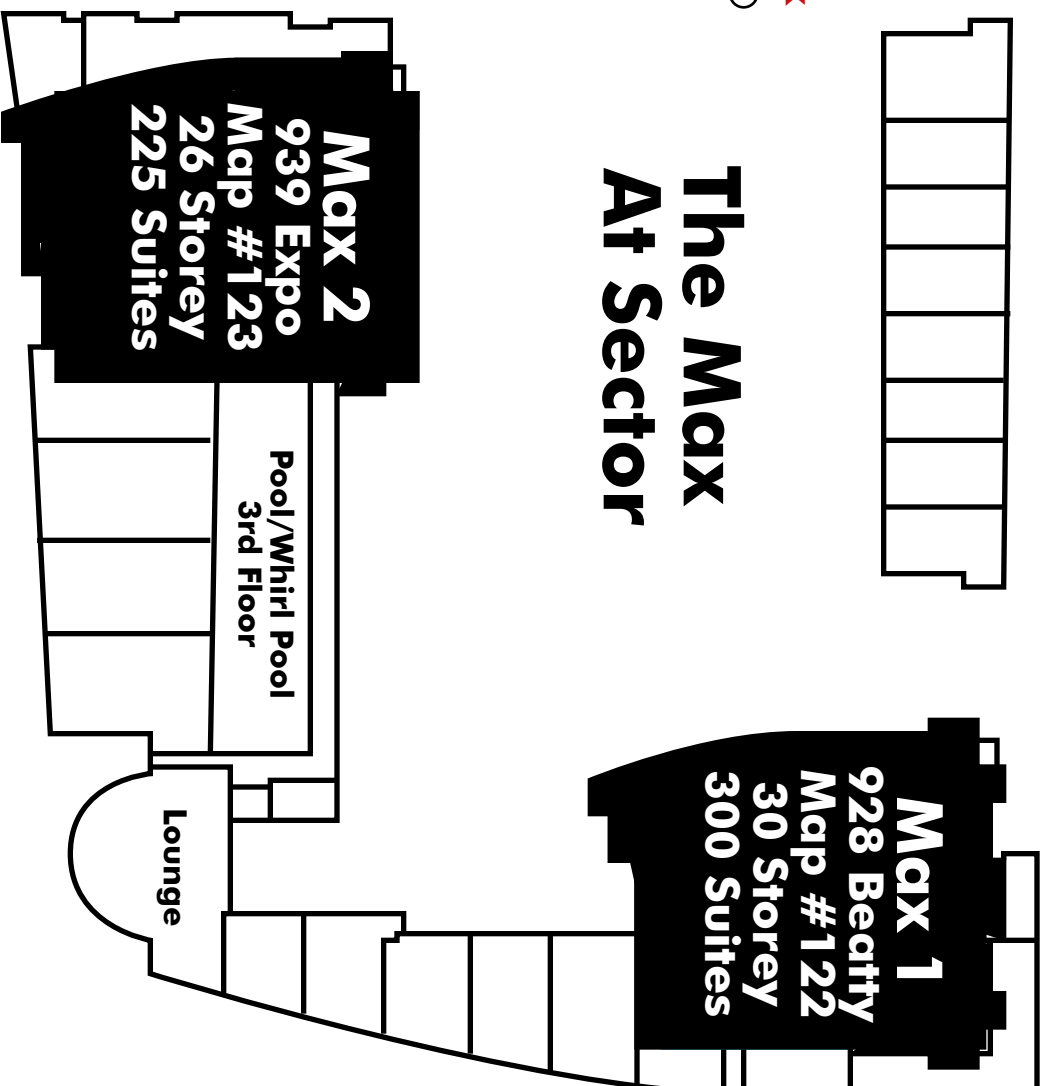

Nova
953 Beatty
Map #105
21 Storey
166 Suites

**Great West Life
Rental Building**
901 Beatty
Map #106
20 Storey
166 Suites

Beatty Street

Map Produced by and is
Compliments of Les Twarog
and Sonia Pedersen, RE/MAX
Crest Realty (Westside),
604-671-7000 COPYRIGHT ©

The Max At Sector

Smithe Street

Nelson Street

Click Here For [Disclaimer](#)

The webmaster, RE/MAX Crest Realty (Westside), Les Twarog and/or Sonia Pedersen are not held liable for any errors or omissions in this info sheet. The reader of this material to verify the accuracy of the content.

Expo Boulevard