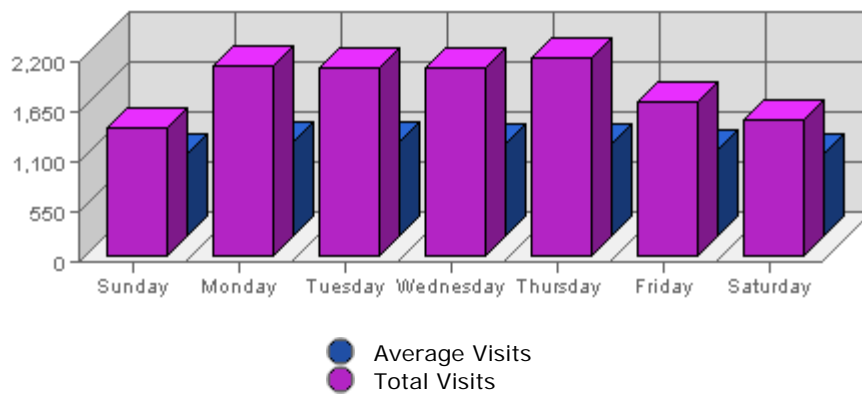

The largest amount of bandwidth transferred occurred on **Wed, Apr 20th 2005** with **1.57 GB** transferred.

On average the smallest amount of bandwidth transferred occurs on **Friday** with **393.47 MB** transferred.

On average the largest amount of bandwidth transferred occurs on **Tuesday** with **472.65 MB** transferred.

Hits

Date	Hits	Average	Forecast	% of Total
Sun Apr 17th, 2005	86,332	42,550.16	n/a ▲	14.06
Mon Apr 18th, 2005	96,891	50,971.61	n/a ▼	15.78
Tue Apr 19th, 2005	95,867	49,139.40	n/a ▲	15.62
Wed Apr 20th, 2005	96,456	47,752.47	n/a ▼	15.71
Thu Apr 21st, 2005	85,070	47,338.31	n/a ▼	13.86
Fri Apr 22nd, 2005	85,169	42,499.58	n/a ▼	13.87
Sat Apr 23rd, 2005	68,076	40,606.38	n/a ▼	11.09

Summary:

The total number of hits during the selected week is **613,861**.
The average number of hits during a week is **213,539.64**.

The smallest number of hits occurred on **Sat, Apr 23rd 2005** with **68,076** hits.
The largest number of hits occurred on **Mon, Apr 18th 2005** with **96,891** hits.

On average the smallest number of hits occurs on **Saturday** with **40,949.75** hits.
On average the largest number of hits occurs on **Monday** with **51,545.60** hits.

Visits

Date	Visits	Average	Forecast	% of Total
Sun Apr 17th, 2005	1,421	913.84	n/a ▼	10.88
Mon Apr 18th, 2005	2,105	1,042.46	n/a ▼	16.11
Tue Apr 19th, 2005	2,071	1,034.30	n/a ▲	15.85
Wed Apr 20th, 2005	2,072	1,021.14	n/a ▲	15.86
Thu Apr 21st, 2005	2,186	1,026.54	n/a ▼	16.73
Fri Apr 22nd, 2005	1,706	959.15	n/a ▼	13.06
Sat Apr 23rd, 2005	1,502	911.53	n/a ▲	11.50