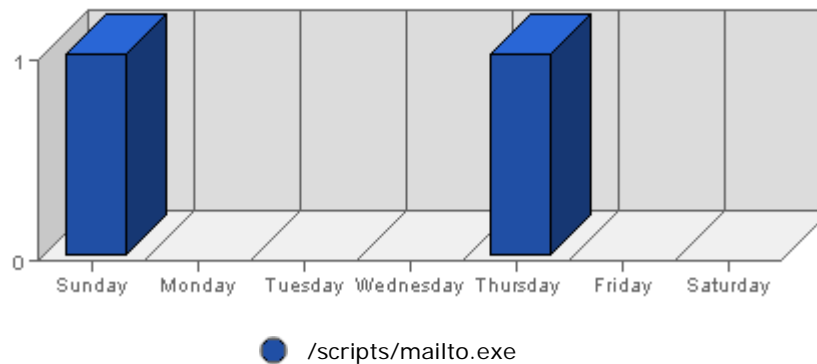

Summary:

The total number of hits during the selected week is **613,861**.
The average number of hits during a week is **213,539.64**.

The smallest number of hits occurred on **Sat, Apr 23rd 2005** with **68,076** hits.
The largest number of hits occurred on **Mon, Apr 18th 2005** with **96,891** hits.

On average the smallest number of hits occurs on **Saturday** with **40,949.75** hits.
On average the largest number of hits occurs on **Monday** with **51,545.60** hits.

Visits

Date	Visits	Average	Forecast	% of Total
Sun Apr 17th, 2005	1,421	913.84	n/a ▼	10.88
Mon Apr 18th, 2005	2,105	1,042.46	n/a ▼	16.11
Tue Apr 19th, 2005	2,071	1,034.30	n/a ▲	15.85
Wed Apr 20th, 2005	2,072	1,021.14	n/a ▲	15.86
Thu Apr 21st, 2005	2,186	1,026.54	n/a ▼	16.73
Fri Apr 22nd, 2005	1,706	959.15	n/a ▼	13.06
Sat Apr 23rd, 2005	1,502	911.53	n/a ▲	11.50

Summary:

The total number of visits during the selected week is **13,063**.
The average number of visits during a week is **4,598.57**.

The smallest number of visits occurred on **Sun, Apr 17th 2005** with **1,421** visits.
The largest number of visits occurred on **Thu, Apr 21st 2005** with **2,186** visits.

On average the smallest number of visits occurs on **Sunday** with **910.70** visits.
On average the largest number of visits occurs on **Monday** with **1,055.74** visits.

Most Common Downloads

URL	Downloads	Average	Forecasted	% of Total
1. /scripts/mailto.exe	2	0.50	n/a ▲	100.00%