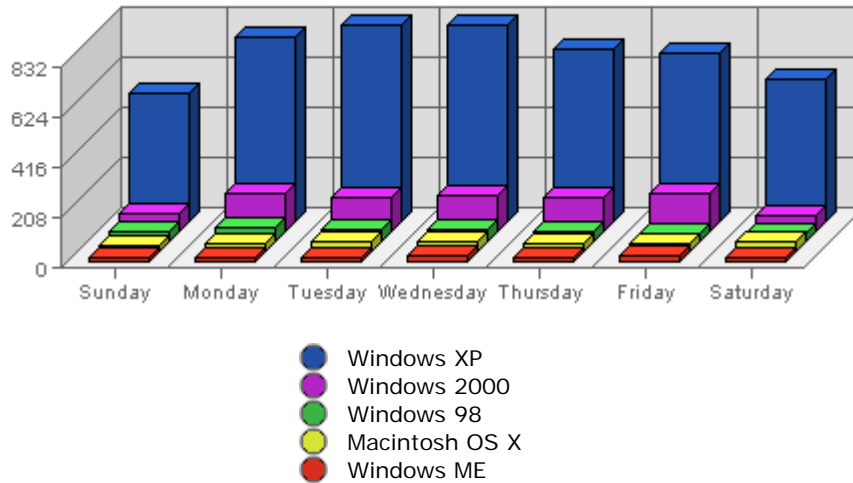

provided less.

- Your top referrer accounts for **1,187** referred visits, **31.80%** of all referred visits.
- **85** referrers (**48.57%** of all referrers) referred only 1 visit.

Most Common Browser Operating Systems

	Operating System	Visits	Average	Forecasted	% of Total
1.	Windows XP	4,969	1,758.39	n/a ▲	71.27%
2.	Windows 2000	919	511.86	n/a ▼	13.18%
3.	Windows 98	337	349.74	n/a ▼	4.83%
4.	Macintosh OS X	283	74.41	n/a ▲	4.06%
5.	Windows ME	152	122.54	n/a ▼	2.18%
6.	Windows NT	78	39.50	n/a ▲	1.12%
7.	Linux	75	44.38	n/a ▲	1.08%
8.	Macintosh PPC	67	55.40	n/a ▼	0.96%
9.	Windows 95	59	27.82	n/a ▲	0.85%
10.	Windows 2003	31	11.40	n/a ▼	0.44%

Summary:

- During the selected week, **12** distinct browser operating systems are seen in **6,972** visits. (Averaging **581.00** visits per browser operating system)
- During the previous week, **12** distinct browser operating systems were seen in **7,022** visits. (Averaging **585.17** visits per browser operating system)
- During the selected week there are visits from **12** distinct browser operating systems. During the previous week there were visits from **12** distinct browser operating systems. This is a change of **(0.00%)** distinct browser operating systems.
- During the selected week there are **6,972** visits with identifiable browser operating systems. During the previous week there were **7,022** visits with identifiable browser operating systems. This is a change of **-50 (-0.71%)** visits.
- The selected week's average (**581.00** visits per browser operating system) is **down** by **4.17 (-0.71%)** from last week's average (**585.17** visits per browser operating system).
- **16.67%** of all browser operating systems are present in more than the average (**581.00** visits per