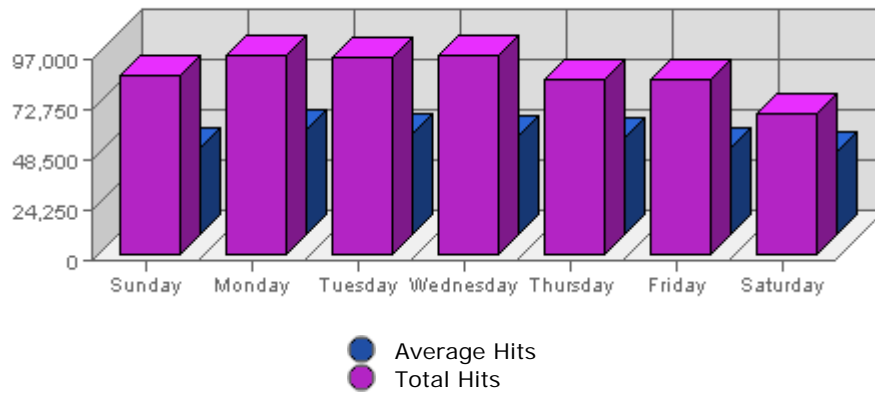

Summary:

The total amount of bandwidth transferred during the selected week is **8.87 GB**.

The average amount of bandwidth transferred during a week is **1.95 GB**.

The smallest amount of bandwidth transferred occurred on **Sun, Apr 17th 2005** with **1.01 GB** transferred.

The largest amount of bandwidth transferred occurred on **Wed, Apr 20th 2005** with **1.57 GB** transferred.

On average the smallest amount of bandwidth transferred occurs on **Friday** with **393.47 MB** transferred.

On average the largest amount of bandwidth transferred occurs on **Tuesday** with **472.65 MB** transferred.

Hits

Date	Hits	Average	Forecast	% of Total
Sun Apr 17th, 2005	86,332	42,550.16	n/a ▲	14.06
Mon Apr 18th, 2005	96,891	50,971.61	n/a ▼	15.78
Tue Apr 19th, 2005	95,867	49,139.40	n/a ▲	15.62
Wed Apr 20th, 2005	96,456	47,752.47	n/a ▼	15.71
Thu Apr 21st, 2005	85,070	47,338.31	n/a ▼	13.86
Fri Apr 22nd, 2005	85,169	42,499.58	n/a ▼	13.87
Sat Apr 23rd, 2005	68,076	40,606.38	n/a ▼	11.09

Summary:

The total number of hits during the selected week is **613,861**.
The average number of hits during a week is **213,539.64**.

The smallest number of hits occurred on **Sat, Apr 23rd 2005** with **68,076** hits.
The largest number of hits occurred on **Mon, Apr 18th 2005** with **96,891** hits.