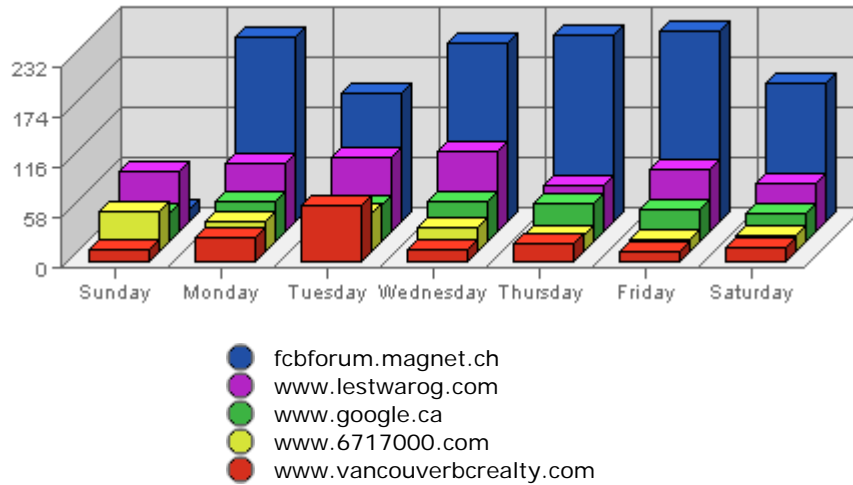

viewed less.

- Your top page accounts for **2,964** page views, **4.75%** of all page views.
- **1,493** pages (**33.92%** of all pages) recorded only 1 page view.

Most Common Referring Sites

Referring Site	Referrals	Average	Forecasted	% of Total
1. fcbforum.magnet.ch	1,187	33.64	n/a ▼	31.80%
2. www.lestwarog.com	520	216.94	n/a ▼	13.93%
3. www.google.ca	289	99.88	n/a ▲	7.74%
4. www.6717000.com	210	101.50	n/a ▲	5.63%
5. www.vancouverbcrealty.com	178	109.11	n/a ▼	4.77%
6. search.yahoo.com	170	41.50	n/a ▲	4.55%
7. search.msn.com	127	39.24	n/a ▲	3.40%
8. forum.skyscraperpage.com	126	5.59	n/a ▲	3.38%
9. ca.search.yahoo.com	91	21.80	n/a ▼	2.44%
10. www.google.com	81	39.98	n/a ▲	2.17%

Summary:

- During the selected week, **175** distinct referrers are responsible for **3,733** visits. (Averaging **21.33** visits per referrer)
- During the previous week, **173** distinct referrers were responsible for **3,760** visits. (Averaging **21.73** visits per referrer)
- During the selected week there are **175** distinct referrers. During the previous week there were **173** distinct referrers. This is a change of **2 (+1.16%)** distinct referrers.
- During the selected week there are **3,733** referred visits. During the previous week there were **3,760** referred visits. This is a change of **-27 (-0.72%)** visits.
- The selected week's average (**21.33** visits per referring site) is **down** by **0.40 (-1.84%)** from last week's average (**21.73** visits per referring site).
- **10.29%** of all referrers provided more visits than the average (**21.33** visits per referrer), and **89.71%**