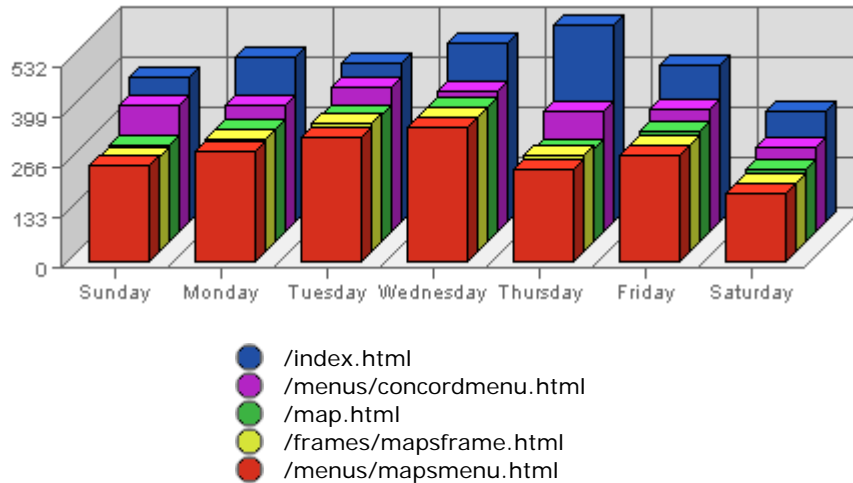

were downloaded less.

- Your top file accounts for downloads, **100.00%** of all downloads.
- **0** files (**0.00%** of all files) recorded only 1 download.

Most Common Page Views

URL	Hits	Average	Forecasted	% of Total
1. /index.html	2,964	1,549.08	n/a ▼	4.75%
2. /menus/concordmenu.html	2,314	1,070.63	n/a ▼	3.71%
3. /map.html	1,997	339.57	n/a ▲	3.20%
4. /frames/mapsframe.html	1,975	325.21	n/a ▲	3.17%
5. /menus/mapsmenu.html	1,952	323.58	n/a ▲	3.13%
6. /maps/concordpacific/index.html	1,944	843.44	n/a ▼	3.12%
7. /frames/concordframe.html	1,639	655.21	n/a ▼	2.63%
8. /maps/coalharbour/index.html	1,005	443.42	n/a ▲	1.61%
9. /menus/coalmenu.html	870	339.70	n/a ▼	1.39%
10. /frames/coalframe.html	870	341.44	n/a ▼	1.39%

Summary:

- During the selected week, **4,402** distinct pages are responsible for **62,371** page views. (Averaging **14.17** views per page)
- During the previous week, **5,040** distinct pages were responsible for **66,232** page views. (Averaging **13.14** views per page)
- During the selected week there are **4,402** distinct pages. During the previous week there were **5,040** distinct pages. This is a change of **-638 (-12.66%)** distinct pages.
- During the selected week there are **62,371** page views. During the previous week there were **66,232** page views. This is a change of **-3,861 (-5.83%)** page views.
- The selected week's average (**14.17** views per page) is **up** by **1.03 (+7.84%)** from last week's average (**13.14** views per page).
- **15.67%** of all pages were viewed more than the average (**14.17** views per page), and **84.33%** were