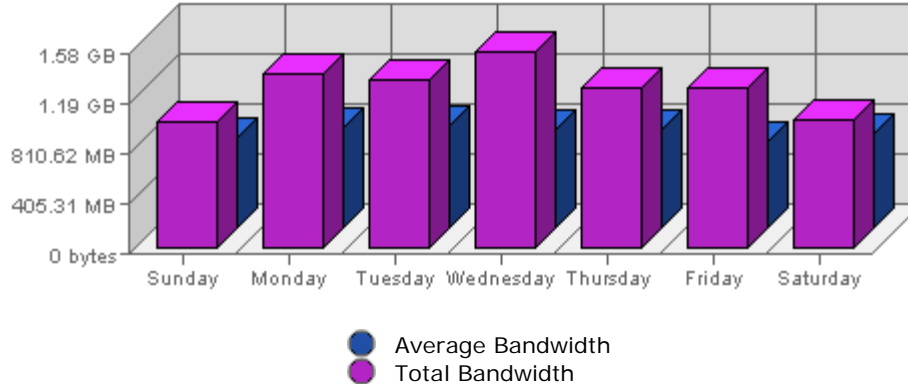

Executive Report
 For the week of April 17th 2005
 For virtual server **LesTwarog**

Bandwidth

Date	Bandwidth	Average	Forecast	% of Total
Sun Apr 17th, 2005	1.01 GB	737.53 MB	n/a ▼	11.41
Mon Apr 18th, 2005	1.39 GB	813.03 MB	n/a ▼	15.71
Tue Apr 19th, 2005	1.33 GB	839.12 MB	n/a ▼	15.02
Wed Apr 20th, 2005	1.57 GB	803.73 MB	n/a ▲	17.66
Thu Apr 21st, 2005	1.27 GB	799.17 MB	n/a ▲	14.35
Fri Apr 22nd, 2005	1.28 GB	703.52 MB	n/a ▲	14.42
Sat Apr 23rd, 2005	1.01 GB	773.09 MB	n/a ▲	11.44

Summary:

The total amount of bandwidth transferred during the selected week is **8.87 GB**.

The average amount of bandwidth transferred during a week is **1.95 GB**.

The smallest amount of bandwidth transferred occurred on **Sun, Apr 17th 2005** with **1.01 GB** transferred.

The largest amount of bandwidth transferred occurred on **Wed, Apr 20th 2005** with **1.57 GB** transferred.

On average the smallest amount of bandwidth transferred occurs on **Friday** with **393.47 MB** transferred.

On average the largest amount of bandwidth transferred occurs on **Tuesday** with **472.65 MB** transferred.

Hits

Date	Hits	Average	Forecast	% of Total
Sun Apr 17th, 2005	86,332	42,550.16	n/a ▲	14.06
Mon Apr 18th, 2005	96,891	50,971.61	n/a ▼	15.78
Tue Apr 19th, 2005	95,867	49,139.40	n/a ▲	15.62
Wed Apr 20th, 2005	96,456	47,752.47	n/a ▼	15.71
Thu Apr 21st, 2005	85,070	47,338.31	n/a ▼	13.86
Fri Apr 22nd, 2005	85,169	42,499.58	n/a ▼	13.87
Sat Apr 23rd, 2005	68,076	40,606.38	n/a ▼	11.09