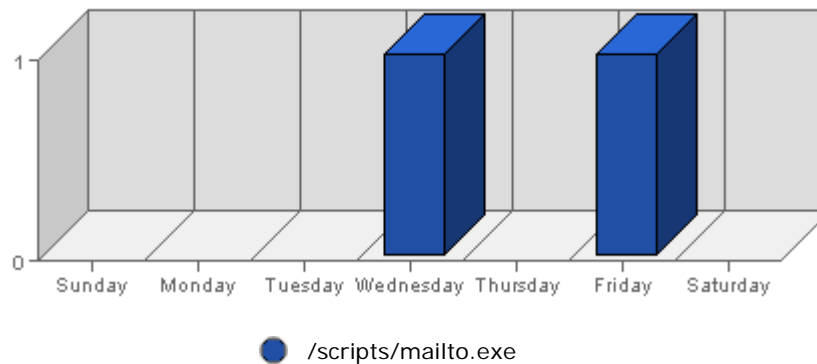

The largest number of hits occurred on **Thu, Apr 28th 2005** with **96,258** hits.

On average the smallest number of hits occurs on **Saturday** with **41,497.43** hits.

On average the largest number of hits occurs on **Monday** with **52,046.70** hits.

Visits

Date	Visits	Average	Forecast	% of Total
Sun Apr 24th, 2005	1,424	920.17	n/a ▲	10.95
Mon Apr 25th, 2005	1,926	1,055.74	n/a ▼	14.81
Tue Apr 26th, 2005	2,407	1,047.10	n/a ▲	18.51
Wed Apr 27th, 2005	1,846	1,033.95	n/a ▼	14.20
Thu Apr 28th, 2005	2,109	1,040.85	n/a ▼	16.22
Fri Apr 29th, 2005	1,796	968.26	n/a ▲	13.81
Sat Apr 30th, 2005	1,496	918.91	n/a ▼	11.50

Summary:

The total number of visits during the selected week is **13,004**.
The average number of visits during a week is **4,668.52**.

The smallest number of visits occurred on **Sun, Apr 24th 2005** with **1,424** visits.
The largest number of visits occurred on **Tue, Apr 26th 2005** with **2,407** visits.

On average the smallest number of visits occurs on **Sunday** with **917.01** visits.
On average the largest number of visits occurs on **Monday** with **1,066.48** visits.

Most Common Downloads

URL	Downloads	Average	Forecasted	% of Total
1. /scripts/mailto.exe	2	0.51	n/a ■	100.00%