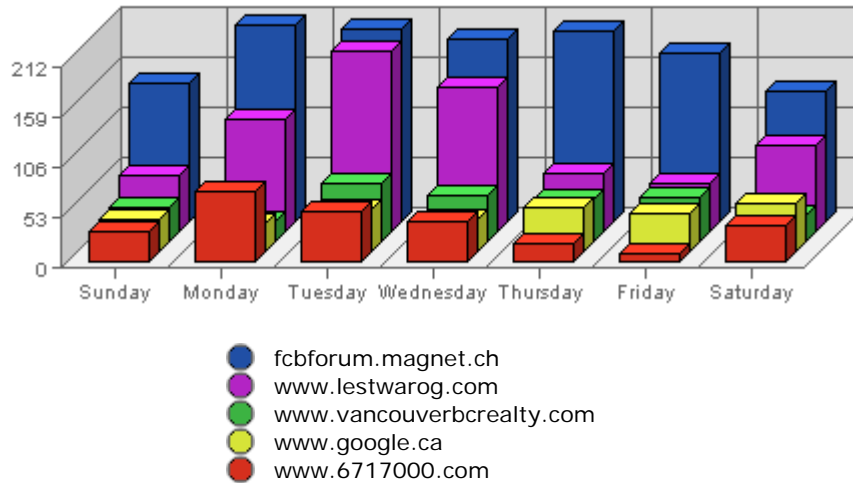

viewed less.

- Your top page accounts for **2,905** page views, **4.69%** of all page views.
- **1,695** pages (**34.07%** of all pages) recorded only 1 page view.

Most Common Referring Sites

Referring Site	Referrals	Average	Forecasted	% of Total
1. fcbforum.magnet.ch	1,275	43.82	n/a ▲	30.06%
2. www.lestwarog.com	732	221.16	n/a ▲	17.26%
3. www.vancouverbcrealty.com	291	110.60	n/a ▲	6.86%
4. www.google.ca	287	101.42	n/a ▼	6.77%
5. www.6717000.com	275	102.92	n/a ▲	6.48%
6. search.yahoo.com	150	42.39	n/a ▼	3.54%
7. search.msn.com	126	39.95	n/a ▼	2.97%
8. ca.search.yahoo.com	108	22.51	n/a ▲	2.55%
9. www.google.com	102	40.48	n/a ▲	2.40%
10. vancouver.craigslist.org	98	3.28	n/a ■	2.31%

Summary:

- During the selected week, **157** distinct referrers are responsible for **4,242** visits. (Averaging **27.02** visits per referrer)
- During the previous week, **175** distinct referrers were responsible for **3,733** visits. (Averaging **21.33** visits per referrer)
- During the selected week there are **157** distinct referrers. During the previous week there were **175** distinct referrers. This is a change of **-18 (-10.29%)** distinct referrers.
- During the selected week there are **4,242** referred visits. During the previous week there were **3,733** referred visits. This is a change of **509 (+13.64%)** visits.
- The selected week's average (**27.02** visits per referring site) is **up** by **5.69 (+26.68%)** from last week's average (**21.33** visits per referring site).
- **10.83%** of all referrers provided more visits than the average (**27.02** visits per referrer), and **89.17%**