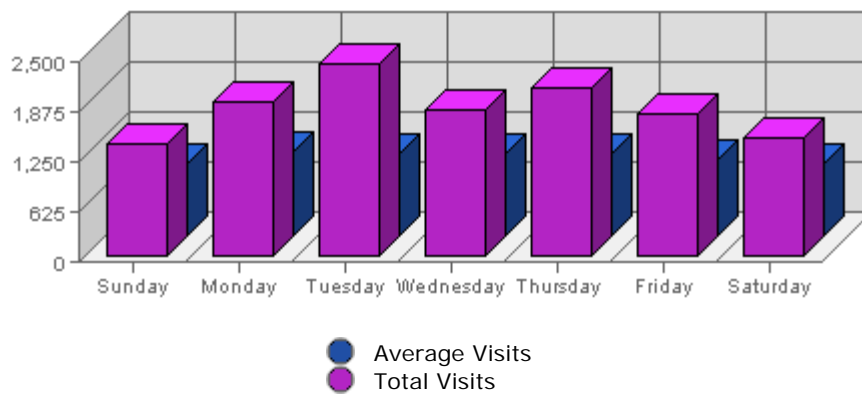

Date	Hits	Average	Forecast	% of Total
Sun Apr 24th, 2005	69,762	43,097.44	n/a ▼	11.80
Mon Apr 25th, 2005	92,135	51,545.60	n/a ▼	15.59
Tue Apr 26th, 2005	87,398	49,716.28	n/a ▼	14.79
Wed Apr 27th, 2005	83,213	48,346.41	n/a ▼	14.08
Thu Apr 28th, 2005	96,258	47,804.14	n/a ▲	16.29
Fri Apr 29th, 2005	76,894	43,019.94	n/a ▼	13.01
Sat Apr 30th, 2005	85,312	40,949.75	n/a ▲	14.44

Summary:

The total number of hits during the selected week is **590,972**.

The average number of hits during a week is **216,848.08**.

The smallest number of hits occurred on **Sun, Apr 24th 2005** with **69,762** hits.

The largest number of hits occurred on **Thu, Apr 28th 2005** with **96,258** hits.

On average the smallest number of hits occurs on **Saturday** with **41,497.43** hits.

On average the largest number of hits occurs on **Monday** with **52,046.70** hits.

Visits