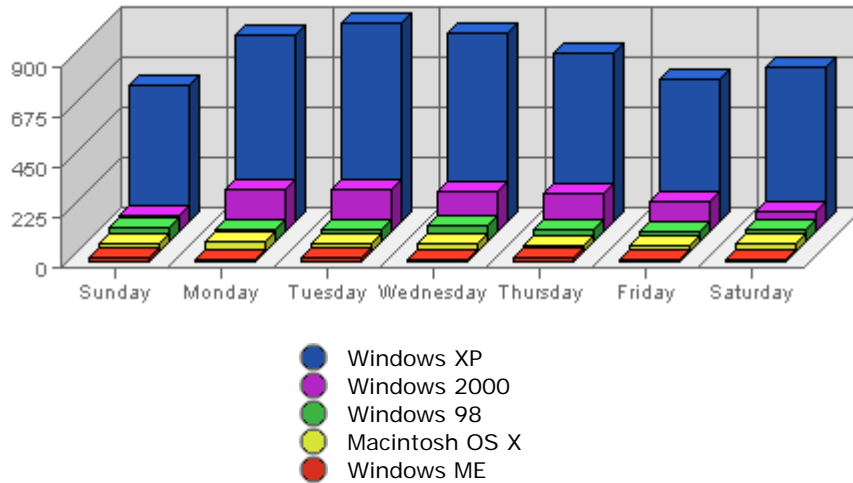

provided less.

- Your top referrer accounts for **1,275** referred visits, **30.06%** of all referred visits.
- **65** referrers (**41.40%** of all referrers) referred only 1 visit.

Most Common Browser Operating Systems

	Operating System	Visits	Average	Forecasted	% of Total
1.	Windows XP	5,296	1,787.39	n/a ▲	71.26%
2.	Windows 2000	1,048	516.25	n/a ▲	14.10%
3.	Windows 98	407	350.20	n/a ▲	5.48%
4.	Macintosh OS X	271	76.02	n/a ▼	3.65%
5.	Windows ME	119	122.51	n/a ▼	1.60%
6.	Macintosh PPC	95	55.72	n/a ▲	1.28%
7.	Linux	65	44.55	n/a ▼	0.87%
8.	Windows NT	53	39.61	n/a ▼	0.71%
9.	Windows 95	45	27.96	n/a ▼	0.61%
10.	Windows 2003	30	11.56	n/a ▼	0.40%

Summary:

- During the selected week, **12** distinct browser operating systems are seen in **7,432** visits. (Averaging **619.33** visits per browser operating system)
- During the previous week, **12** distinct browser operating systems were seen in **6,972** visits. (Averaging **581.00** visits per browser operating system)
- During the selected week there are visits from **12** distinct browser operating systems. During the previous week there were visits from **12** distinct browser operating systems. This is a change of **(0.00%)** distinct browser operating systems.
- During the selected week there are **7,432** visits with identifiable browser operating systems. During the previous week there were **6,972** visits with identifiable browser operating systems. This is a change of **460 (+6.60%)** visits.
- The selected week's average (**619.33** visits per browser operating system) is **up** by **38.33 (+6.60%)** from last week's average (**581.00** visits per browser operating system).
- **16.67%** of all browser operating systems are present in more than the average (**619.33** visits per