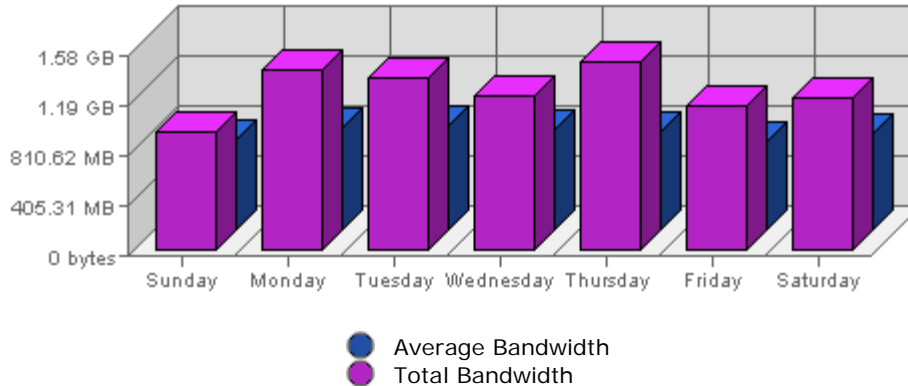

Executive Report
 For the week of April 24th 2005
 For virtual server **LestWarog**

Bandwidth

Date	Bandwidth	Average	Forecast	% of Total
Sun Apr 24th, 2005	962.58 MB	744.32 MB	n/a ▼	10.66
Mon Apr 25th, 2005	1.43 GB	826.96 MB	n/a ▲	16.17
Tue Apr 26th, 2005	1.36 GB	850.78 MB	n/a ▲	15.47
Wed Apr 27th, 2005	1.23 GB	821.50 MB	n/a ▼	13.95
Thu Apr 28th, 2005	1.50 GB	810.36 MB	n/a ▲	16.97
Fri Apr 29th, 2005	1.15 GB	716.98 MB	n/a ▼	13.00
Sat Apr 30th, 2005	1.21 GB	779.00 MB	n/a ▲	13.77

Summary:

The total amount of bandwidth transferred during the selected week is **8.82 GB**.

The average amount of bandwidth transferred during a week is **2.00 GB**.

The smallest amount of bandwidth transferred occurred on **Sun, Apr 24th 2005** with **962.58 MB** transferred.

The largest amount of bandwidth transferred occurred on **Thu, Apr 28th 2005** with **1.50 GB** transferred.

On average the smallest amount of bandwidth transferred occurs on **Friday** with **402.87 MB** transferred.

On average the largest amount of bandwidth transferred occurs on **Tuesday** with **483.92 MB** transferred.

Hits

Date	Hits	Average	Forecast	% of Total
Sun Apr 24th, 2005	69,762	43,097.44	n/a ▼	11.80
Mon Apr 25th, 2005	92,135	51,545.60	n/a ▼	15.59
Tue Apr 26th, 2005	87,398	49,716.28	n/a ▼	14.79
Wed Apr 27th, 2005	83,213	48,346.41	n/a ▼	14.08
Thu Apr 28th, 2005	96,258	47,804.14	n/a ▲	16.29
Fri Apr 29th, 2005	76,894	43,019.94	n/a ▼	13.01
Sat Apr 30th, 2005	85,312	40,949.75	n/a ▲	14.44