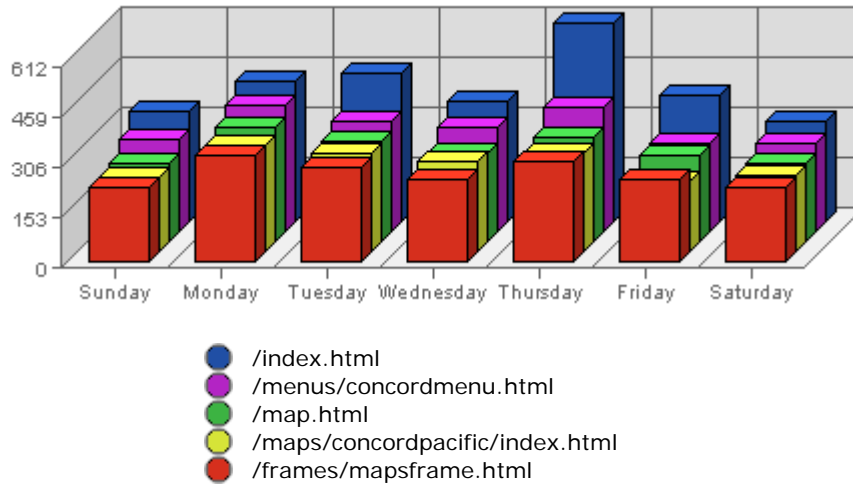

were downloaded less.

- Your top file accounts for downloads, **100.00%** of all downloads.
- **0** files (**0.00%** of all files) recorded only 1 download.

Most Common Page Views

	URL	Hits	Average	Forecasted	% of Total
1.	/index.html	2,905	1,560.20	n/a ▼	4.69%
2.	/menus/concordmenu.html	2,262	1,080.39	n/a ▼	3.65%
3.	/map.html	2,001	353.19	n/a ▲	3.23%
4.	/maps/concordpacific/index.html	1,894	852.05	n/a ▼	3.05%
5.	/frames/mapsframe.html	1,893	338.07	n/a ▼	3.05%
6.	/menus/mapsmenu.html	1,875	336.30	n/a ▼	3.02%
7.	/frames/concordframe.html	1,649	663.36	n/a ▲	2.66%
8.	/maps/coalharbour/index.html	885	447.04	n/a ▼	1.43%
9.	/maps/detail.asp	866	279.52	n/a ▲	1.40%
10.	/frames/coalframe.html	786	345.08	n/a ▼	1.27%

Summary:

- During the selected week, **4,975** distinct pages are responsible for **62,000** page views. (Averaging **12.46** views per page)
- During the previous week, **4,402** distinct pages were responsible for **62,371** page views. (Averaging **14.17** views per page)
- During the selected week there are **4,975** distinct pages. During the previous week there were **4,402** distinct pages. This is a change of **573 (+13.02%)** distinct pages.
- During the selected week there are **62,000** page views. During the previous week there were **62,371** page views. This is a change of **-371 (-0.59%)** page views.
- The selected week's average (**12.46** views per page) is **down** by **1.71 (-12.07%)** from last week's average (**14.17** views per page).
- **15.22%** of all pages were viewed more than the average (**12.46** views per page), and **84.78%** were