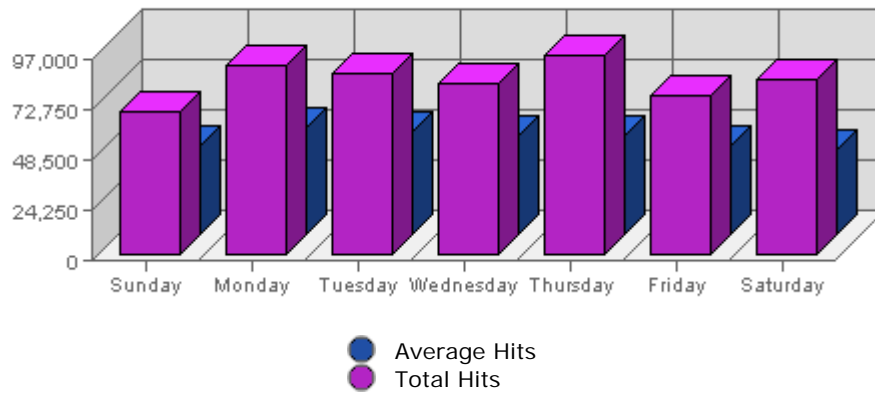

Summary:

The total amount of bandwidth transferred during the selected week is **8.82 GB**.

The average amount of bandwidth transferred during a week is **2.00 GB**.

The smallest amount of bandwidth transferred occurred on **Sun, Apr 24th 2005** with **962.58 MB** transferred.

The largest amount of bandwidth transferred occurred on **Thu, Apr 28th 2005** with **1.50 GB** transferred.

On average the smallest amount of bandwidth transferred occurs on **Friday** with **402.87 MB** transferred.

On average the largest amount of bandwidth transferred occurs on **Tuesday** with **483.92 MB** transferred.

Hits

Date	Hits	Average	Forecast	% of Total
Sun Apr 24th, 2005	69,762	43,097.44	n/a ▼	11.80
Mon Apr 25th, 2005	92,135	51,545.60	n/a ▼	15.59
Tue Apr 26th, 2005	87,398	49,716.28	n/a ▼	14.79
Wed Apr 27th, 2005	83,213	48,346.41	n/a ▼	14.08
Thu Apr 28th, 2005	96,258	47,804.14	n/a ▲	16.29
Fri Apr 29th, 2005	76,894	43,019.94	n/a ▼	13.01
Sat Apr 30th, 2005	85,312	40,949.75	n/a ▲	14.44

Summary:

The total number of hits during the selected week is **590,972**.

The average number of hits during a week is **216,848.08**.

The smallest number of hits occurred on **Sun, Apr 24th 2005** with **69,762** hits.