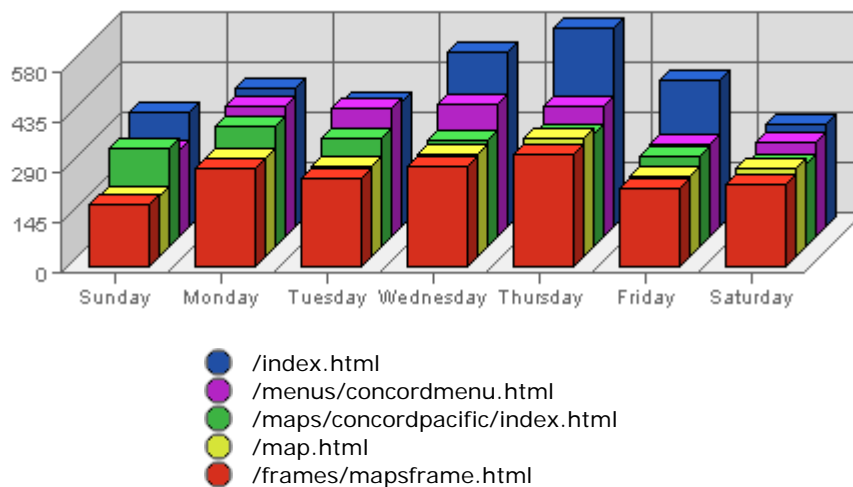

Date	Visits	Average	Forecast	% of Total
Sun Apr 03rd, 2005	1,810	889.90	n/a ▲	15.85
Mon Apr 04th, 2005	1,897	1,016.43	n/a ▲	16.61
Tue Apr 05th, 2005	1,575	1,017.40	n/a ▼	13.79
Wed Apr 06th, 2005	1,608	1,003.00	n/a ▼	14.08
Thu Apr 07th, 2005	1,541	1,002.50	n/a ▲	13.50
Fri Apr 08th, 2005	1,404	934.33	n/a ▼	12.30
Sat Apr 09th, 2005	1,583	896.65	n/a ▲	13.86

Summary:

The total number of visits during the selected week is **11,418**.
The average number of visits during a week is **4,461.27**.

The smallest number of visits occurred on **Fri, Apr 08th 2005** with **1,404** visits.
The largest number of visits occurred on **Mon, Apr 04th 2005** with **1,897** visits.

On average the smallest number of visits occurs on **Sunday** with **892.09** visits.
On average the largest number of visits occurs on **Monday** with **1,027.72** visits.

Most Common Downloads

No Data Available for selected period

Most Common Page Views

	URL	Hits	Average	Forecasted	% of Total
1.	/index.html	2,910	1,523.01	n/a ▼	4.74%
2.	/menus/concordmenu.html	2,323	1,048.65	n/a ▼	3.78%
3.	/maps/concordpacific/index.html	2,097	823.83	n/a ▼	3.42%
4.	/map.html	1,862	311.73	n/a ▼	3.03%