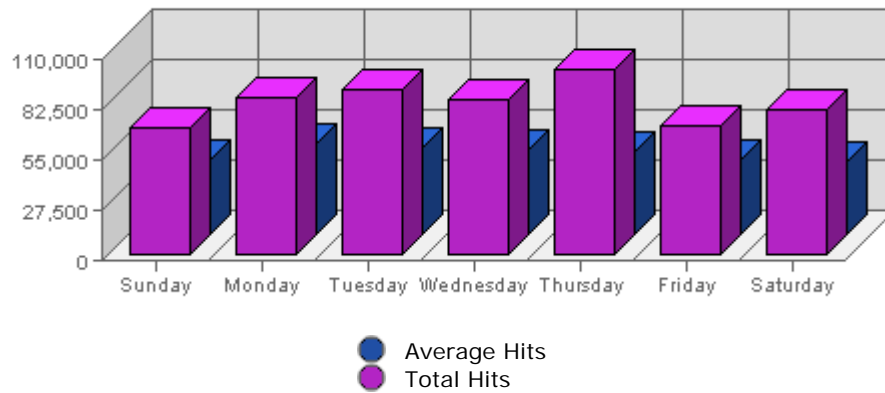

Summary:

The total amount of bandwidth transferred during the selected week is **8.05 GB**.

The average amount of bandwidth transferred during a week is **1.84 GB**.

The smallest amount of bandwidth transferred occurred on **Sun, Apr 03rd 2005** with **1023.97 MB** transferred.

The largest amount of bandwidth transferred occurred on **Wed, Apr 06th 2005** with **1.30 GB** transferred.

On average the smallest amount of bandwidth transferred occurs on **Friday** with **370.64 MB** transferred.

On average the largest amount of bandwidth transferred occurs on **Tuesday** with **449.42 MB** transferred.

Hits

Date	Hits	Average	Forecast	% of Total
Sun Apr 03rd, 2005	70,091	41,772.66	n/a ▼	11.94
Mon Apr 04th, 2005	86,664	49,812.29	n/a ▲	14.77
Tue Apr 05th, 2005	91,101	48,017.58	n/a ▲	15.53
Wed Apr 06th, 2005	85,782	46,592.87	n/a ▼	14.62
Thu Apr 07th, 2005	102,063	46,080.90	n/a ▲	17.39
Fri Apr 08th, 2005	70,832	41,505.08	n/a ▼	12.07
Sat Apr 09th, 2005	80,262	39,697.77	n/a ▲	13.68

Summary:

The total number of hits during the selected week is **586,795**.
 The average number of hits during a week is **206,849.05**.

The smallest number of hits occurred on **Sun, Apr 03rd 2005** with **70,091** hits.
 The largest number of hits occurred on **Thu, Apr 07th 2005** with **102,063** hits.