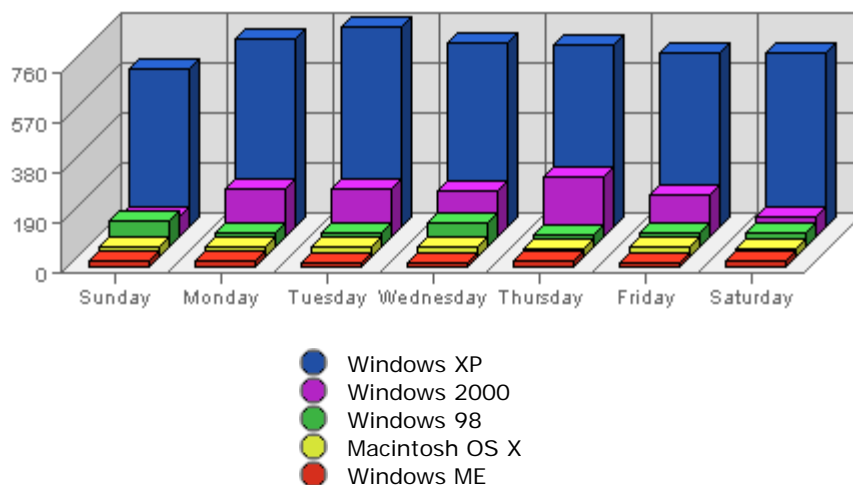

5.	www.google.ca	242	96.95	n/a ▼	6.03%
6.	search.yahoo.com	151	39.47	n/a ▲	3.76%
7.	search.msn.com	113	37.92	n/a ▼	2.82%
8.	ca.search.yahoo.com	109	20.59	n/a ▲	2.72%
9.	www.google.com	94	39.31	n/a ▼	2.34%
10.	search.sympatico.msn.ca	74	16.14	n/a ▲	1.84%

Summary:

- During the selected week, **173** distinct referrers are responsible for **4,011** visits. (Averaging **23.18** visits per referrer)
- During the previous week, **172** distinct referrers were responsible for **3,540** visits. (Averaging **20.58** visits per referrer)
- During the selected week there are **173** distinct referrers. During the previous week there were **172** distinct referrers. This is a change of **1 (+0.58%)** distinct referrer.
- During the selected week there are **4,011** referred visits. During the previous week there were **3,540** referred visits. This is a change of **471 (+13.31%)** visits.
- The selected week's average (**23.18** visits per referring site) is **up** by **2.60 (+12.63%)** from last week's average (**20.58** visits per referring site).
- **10.98%** of all referrers provided more visits than the average (**23.18** visits per referrer), and **89.02%** provided less.
- Your top referrer accounts for **1,113** referred visits, **27.75%** of all referred visits.
- **85** referrers (**49.13%** of all referrers) referred only 1 visit.

Most Common Browser Operating Systems

	Operating System	Visits	Average	Forecasted	% of Total
1.	Windows XP	4,814	1,705.12	n/a ▲	67.93%
2.	Windows 2000	1,108	504.30	n/a ▲	15.63%
3.	Windows 98	479	349.37	n/a ▲	6.76%
4.	Macintosh OS X	268	70.97	n/a ▲	3.78%