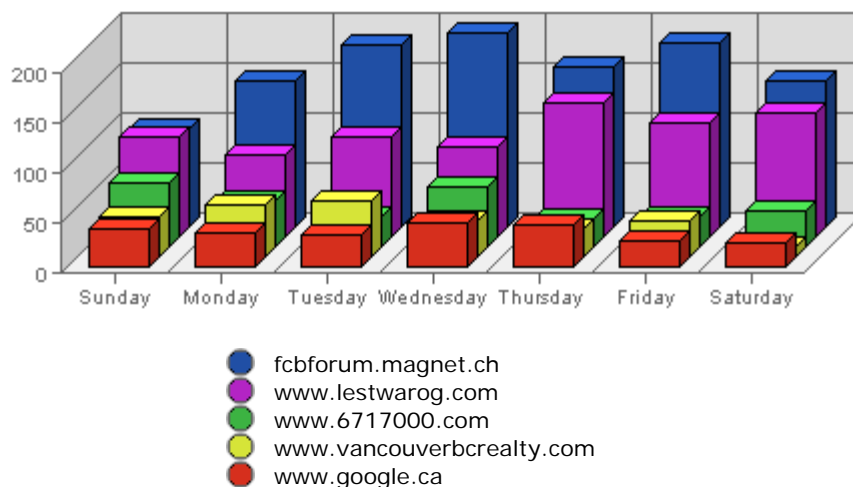

5.	/frames/mapsframe.html	1,815	297.74	n/a ▼	2.96%
6.	/menus/mapsmenu.html	1,805	296.33	n/a ▼	2.94%
7.	/frames/concordframe.html	1,612	637.73	n/a ▼	2.63%
8.	/maps/coalharbour/index.html	914	434.11	n/a ▼	1.49%
9.	/menus/coalmenu.html	829	330.53	n/a ▼	1.35%
10.	/frames/coalframe.html	819	332.20	n/a ▼	1.33%

Summary:

- During the selected week, **4,659** distinct pages are responsible for **61,401** page views. (Averaging **13.18** views per page)
- During the previous week, **4,421** distinct pages were responsible for **60,611** page views. (Averaging **13.71** views per page)
- During the selected week there are **4,659** distinct pages. During the previous week there were **4,421** distinct pages. This is a change of **238 (+5.38%)** distinct pages.
- During the selected week there are **61,401** page views. During the previous week there were **60,611** page views. This is a change of **790 (+1.30%)** page views.
- The selected week's average (**13.18** views per page) is **down** by **0.53 (-3.87%)** from last week's average (**13.71** views per page).
- **14.90%** of all pages were viewed more than the average (**13.18** views per page), and **85.10%** were viewed less.
- Your top page accounts for **2,910** page views, **4.74%** of all page views.
- **1,588** pages (**34.08%** of all pages) recorded only 1 page view.

Most Common Referring Sites

Referring Site	Referrals	Average	Forecasted	% of Total
1. fcbforum.magnet.ch	1,113	13.39	n/a ▲	27.75%
2. www.lestwarog.com	746	211.73	n/a ▼	18.60%
3. www.6717000.com	299	99.88	n/a ▼	7.45%
4. www.vancouverbcrealty.com	264	107.31	n/a ▼	6.58%