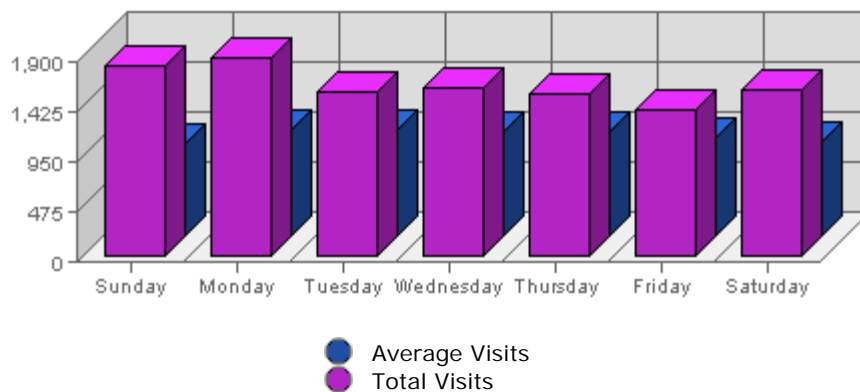

The largest amount of bandwidth transferred occurred on **Wed, Apr 06th 2005** with **1.30 GB** transferred.

On average the smallest amount of bandwidth transferred occurs on **Friday** with **370.64 MB** transferred.

On average the largest amount of bandwidth transferred occurs on **Tuesday** with **449.42 MB** transferred.

Hits

Date	Hits	Average	Forecast	% of Total
Sun Apr 03rd, 2005	70,091	41,772.66	n/a ▼	11.94
Mon Apr 04th, 2005	86,664	49,812.29	n/a ▲	14.77
Tue Apr 05th, 2005	91,101	48,017.58	n/a ▲	15.53
Wed Apr 06th, 2005	85,782	46,592.87	n/a ▼	14.62
Thu Apr 07th, 2005	102,063	46,080.90	n/a ▲	17.39
Fri Apr 08th, 2005	70,832	41,505.08	n/a ▼	12.07
Sat Apr 09th, 2005	80,262	39,697.77	n/a ▲	13.68

Summary:

The total number of hits during the selected week is **586,795**.
 The average number of hits during a week is **206,849.05**.

The smallest number of hits occurred on **Sun, Apr 03rd 2005** with **70,091** hits.
 The largest number of hits occurred on **Thu, Apr 07th 2005** with **102,063** hits.

On average the smallest number of hits occurs on **Saturday** with **40,217.82** hits.
 On average the largest number of hits occurs on **Monday** with **50,284.74** hits.

Visits

Date	Visits	Average	Forecast	% of Total
Sun Apr 03rd, 2005	1,810	889.90	n/a ▲	15.85
Mon Apr 04th, 2005	1,897	1,016.43	n/a ▲	16.61
Tue Apr 05th, 2005	1,575	1,017.40	n/a ▼	13.79
Wed Apr 06th, 2005	1,608	1,003.00	n/a ▼	14.08
Thu Apr 07th, 2005	1,541	1,002.50	n/a ▲	13.50
Fri Apr 08th, 2005	1,404	934.33	n/a ▼	12.30
Sat Apr 09th, 2005	1,583	896.65	n/a ▲	13.86