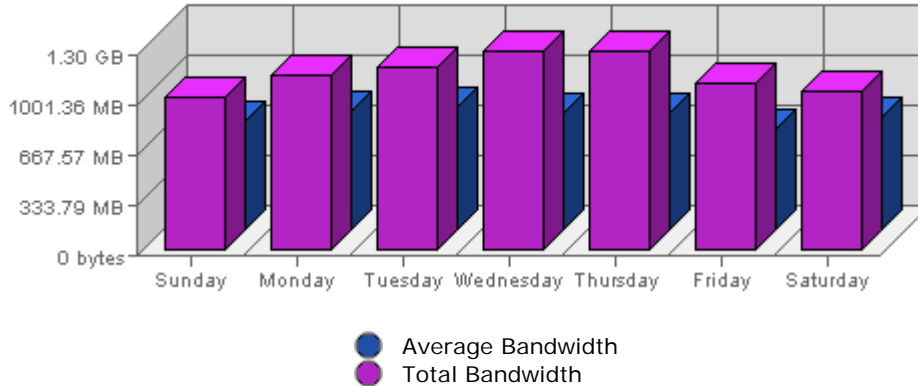

Executive Report
 For the week of April 03rd 2005
 For virtual server **LesTwarog**

Bandwidth

Date	Bandwidth	Average	Forecast	% of Total
Sun Apr 03rd, 2005	1023.97 MB	722.54 MB	n/a ▲	12.42
Mon Apr 04th, 2005	1.14 GB	789.39 MB	n/a ▲	14.11
Tue Apr 05th, 2005	1.20 GB	816.14 MB	n/a ▲	14.87
Wed Apr 06th, 2005	1.30 GB	776.06 MB	n/a ▲	16.14
Thu Apr 07th, 2005	1.30 GB	774.87 MB	n/a ▲	16.09
Fri Apr 08th, 2005	1.08 GB	679.53 MB	n/a ▲	13.47
Sat Apr 09th, 2005	1.04 GB	761.02 MB	n/a ▲	12.90

Summary:

The total amount of bandwidth transferred during the selected week is **8.05 GB**.

The average amount of bandwidth transferred during a week is **1.84 GB**.

The smallest amount of bandwidth transferred occurred on **Sun, Apr 03rd 2005** with **1023.97 MB** transferred.

The largest amount of bandwidth transferred occurred on **Wed, Apr 06th 2005** with **1.30 GB** transferred.

On average the smallest amount of bandwidth transferred occurs on **Friday** with **370.64 MB** transferred.

On average the largest amount of bandwidth transferred occurs on **Tuesday** with **449.42 MB** transferred.

Hits

Date	Hits	Average	Forecast	% of Total
Sun Apr 03rd, 2005	70,091	41,772.66	n/a ▼	11.94
Mon Apr 04th, 2005	86,664	49,812.29	n/a ▲	14.77
Tue Apr 05th, 2005	91,101	48,017.58	n/a ▲	15.53
Wed Apr 06th, 2005	85,782	46,592.87	n/a ▼	14.62
Thu Apr 07th, 2005	102,063	46,080.90	n/a ▲	17.39
Fri Apr 08th, 2005	70,832	41,505.08	n/a ▼	12.07
Sat Apr 09th, 2005	80,262	39,697.77	n/a ▲	13.68