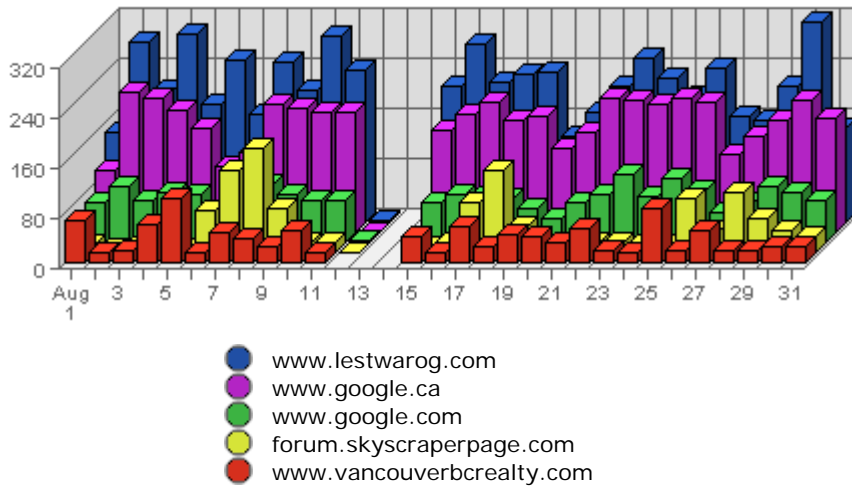

Referring Site	Referrals	Average	Forecasted	% of Total
1. www.lestwarog.com	6,318	1,468.00	n/a ▲	29.31%
2. www.google.ca	5,090	816.25	n/a ▲	23.62%
3. www.google.com	2,063	315.00	n/a ▲	9.57%
4. forum.skyscraperpage.com	1,257	129.91	n/a ▲	5.83%
5. www.vancouverbcrealty.com	1,101	557.63	n/a ▲	5.11%
6. www.6717000.com	636	478.34	n/a ▼	2.95%
7. search.yahoo.com	621	249.34	n/a ▼	2.88%
8. ca.search.yahoo.com	594	156.34	n/a ▲	2.76%
9. 6717000.com	398	35.53	n/a ▼	1.85%
10. search.msn.com	210	193.25	n/a ▼	0.97%

Summary:

- During the selected month, **452** distinct referrers are responsible for **21,553** visits.
  (Averaging **47.68** visits per referrer)
- During the previous month, **411** distinct referrers were responsible for **19,846** visits.
  (Averaging **48.29** visits per referrer)
- During the selected month there are **452** distinct referrers.
  During the previous month there were **411** distinct referrers.
  This is a change of **41 (+9.98%)** distinct referrers.
- During the selected month there are **21,553** referred visits.
  During the previous month there were **19,846** referred visits.
  This is a change of **1,707 (+8.60%)** visits.
- The selected month's average (**47.68** visits per referring site) is **down** by **0.61 (-1.26%)** from last month's average (**48.29** visits per referring site).
- **5.75%** of all referrers provided more visits than the average (**47.68** visits per referrer), and **94.25%** provided less.
- Your top referrer accounts for **6,318** referred visits, **29.31%** of all referred visits.
- **204** referrers (**45.13%** of all referrers) referred only 1 visit.

Most Common Browser Operating Systems