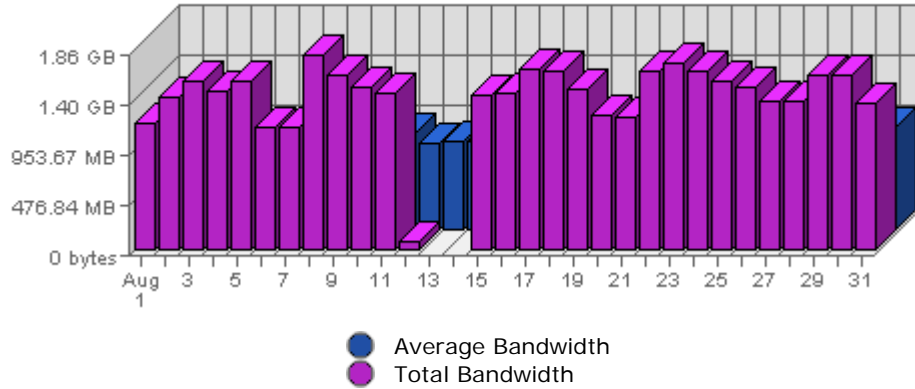

Executive Report
 For the month of August 2005
 For virtual server **LesTwarog**

Bandwidth

Date	Bandwidth	Average	Forecast	% of Total
Mon Aug 01st, 2005	1.18 GB	985.52 MB	n/a ▼	2.82
Tue Aug 02nd, 2005	1.42 GB	980.12 MB	n/a ▲	3.39
Wed Aug 03rd, 2005	1.57 GB	933.53 MB	n/a ▲	3.75
Thu Aug 04th, 2005	1.48 GB	922.56 MB	n/a ▲	3.53
Fri Aug 05th, 2005	1.58 GB	822.46 MB	n/a ▲	3.76
Sat Aug 06th, 2005	1.15 GB	837.42 MB	n/a ▲	2.76
Sun Aug 07th, 2005	1.15 GB	843.32 MB	n/a ▲	2.73
Mon Aug 08th, 2005	1.81 GB	989.30 MB	n/a ▲	4.33
Tue Aug 09th, 2005	1.63 GB	988.04 MB	n/a ▲	3.90
Wed Aug 10th, 2005	1.53 GB	944.76 MB	n/a ▼	3.64
Thu Aug 11th, 2005	1.45 GB	932.44 MB	n/a ▼	3.47
Fri Aug 12th, 2005	78.38 MB	835.64 MB	n/a ▼	0.18
Sat Aug 13th, 2005	n/a	843.17 MB	n/a ▼	n/a
Sun Aug 14th, 2005	n/a	848.82 MB	n/a ▼	n/a
Mon Aug 15th, 2005	1.44 GB	1003.72 MB	n/a ▼	3.44
Tue Aug 16th, 2005	1.47 GB	999.24 MB	n/a ▼	3.50
Wed Aug 17th, 2005	1.69 GB	954.90 MB	n/a ▲	4.04
Thu Aug 18th, 2005	1.66 GB	941.56 MB	n/a ▲	3.97
Fri Aug 19th, 2005	1.49 GB	823.22 MB	n/a ▲	3.57
Sat Aug 20th, 2005	1.26 GB	843.17 MB	n/a ■	3.01
Sun Aug 21st, 2005	1.24 GB	848.82 MB	n/a ■	2.96
Mon Aug 22nd, 2005	1.67 GB	1011.43 MB	n/a ▲	3.99
Tue Aug 23rd, 2005	1.74 GB	1007.36 MB	n/a ▲	4.14
Wed Aug 24th, 2005	1.67 GB	967.46 MB	n/a ▼	3.99
Thu Aug 25th, 2005	1.58 GB	953.81 MB	n/a ▼	3.77
Fri Aug 26th, 2005	1.52 GB	834.62 MB	n/a ▲	3.64
Sat Aug 27th, 2005	1.39 GB	850.54 MB	n/a ▲	3.33
Sun Aug 28th, 2005	1.39 GB	855.70 MB	n/a ▲	3.32
Mon Aug 29th, 2005	1.62 GB	1022.70 MB	n/a ▼	3.88
Tue Aug 30th, 2005	1.63 GB	1019.59 MB	n/a ▼	3.89
Wed Aug 31st, 2005	1.38 GB	979.28 MB	n/a ▼	3.29

Summary:

The total amount of bandwidth transferred during the selected month is **41.88 GB**.

The average amount of bandwidth transferred during a month is **11.72 GB**.

The smallest amount of bandwidth transferred occurred on **Fri, Aug 12th 2005** with **78.38 MB** transferred.