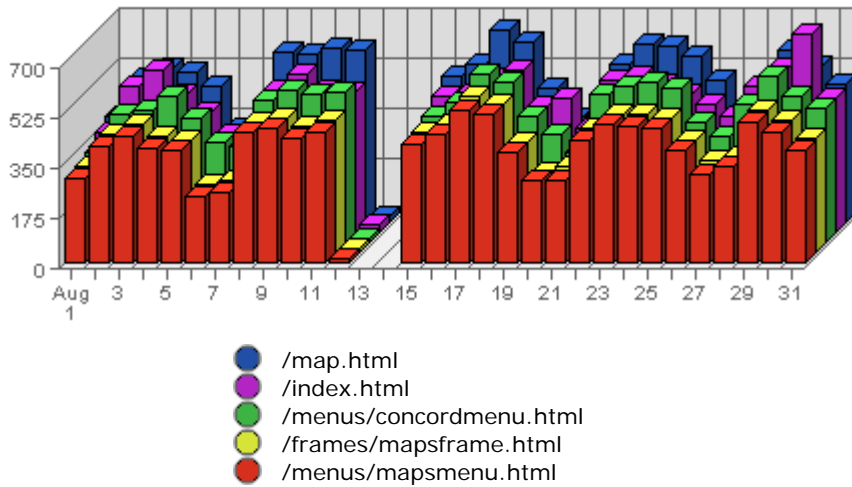

URL	Hits	Average	Forecasted	% of Total
1. /map.html	14,445	2,854.84	n/a ▲	3.99%
2. /index.html	13,689	7,565.84	n/a ▲	3.78%
3. /menus/concordmenu.html	13,237	5,610.63	n/a ▲	3.65%
4. /frames/mapsframe.html	11,548	2,527.59	n/a ▲	3.19%
5. /menus/mapsmenu.html	11,430	2,502.78	n/a ▲	3.15%
6. /maps/concordpacific/index.html	10,580	4,442.97	n/a ▲	2.92%
7. /frames/concordframe.html	9,243	3,561.56	n/a ▲	2.55%
8. /maps/coalharbour/index.html	5,459	2,312.69	n/a ▲	1.51%
9. /frames/coalframe.html	4,941	1,857.84	n/a ▲	1.36%
10. /menus/coalmenu.html	4,910	1,847.16	n/a ▲	1.35%

Summary:

- During the selected month, **9,491** distinct pages are responsible for **362,418** page views. (Averaging **38.19** views per page)
- During the previous month, **8,635** distinct pages were responsible for **346,006** page views. (Averaging **40.07** views per page)
- During the selected month there are **9,491** distinct pages. During the previous month there were **8,635** distinct pages. This is a change of **856 (+9.91%)** distinct pages.
- During the selected month there are **362,418** page views. During the previous month there were **346,006** page views. This is a change of **16,412 (+4.74%)** page views.
- The selected month's average (**38.19** views per page) is **down** by **1.88 (-4.69%)** from last month's average (**40.07** views per page).
- **12.35%** of all pages were viewed more than the average (**38.19** views per page), and **87.65%** were viewed less.
- Your top page accounts for **14,445** page views, **3.99%** of all page views.
- **1,552** pages (**16.35%** of all pages) recorded only 1 page view.

Most Common Referring Sites