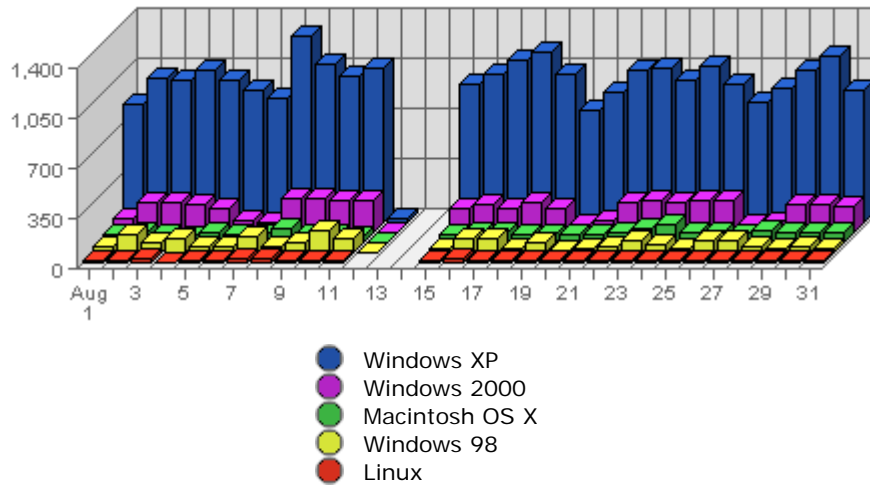

Operating System	Visits	Average	Forecasted	% of Total
1.	Windows XP	28,555	9,830.88	n/a ▲	71.68%
2.	Windows 2000	5,016	2,550.34	n/a ▲	12.59%
3.	Macintosh OS X	2,021	497.47	n/a ▲	5.07%
4.	Windows 98	2,009	1,585.47	n/a ▼	5.04%
5.	Linux	620	222.75	n/a ▲	1.56%
6.	Windows ME	568	547.41	n/a ▼	1.43%
7.	Macintosh PPC	462	272.84	n/a ▼	1.16%
8.	Windows 95	258	137.81	n/a ▼	0.65%
9.	Windows 2003	175	62.13	n/a ▲	0.44%
10.	Windows NT	118	166.25	n/a ▼	0.30%

Summary:

- During the selected month, **16** distinct browser operating systems are seen in **39,838** visits. (Averaging **2,489.88** visits per browser operating system)
- During the previous month, **17** distinct browser operating systems were seen in **36,836** visits. (Averaging **2,166.82** visits per browser operating system)
- During the selected month there are visits from **16** distinct browser operating systems. During the previous month there were visits from **17** distinct browser operating systems. This is a change of **-1 (-5.88%)** distinct browser operating system.
- During the selected month there are **39,838** visits with identifiable browser operating systems. During the previous month there were **36,836** visits with identifiable browser operating systems. This is a change of **3,002 (+8.15%)** visits.
- The selected month's average (**2,489.88** visits per browser operating system) is **up** by **323.06 (+14.91%)** from last month's average (**2,166.82** visits per browser operating system).
- **12.50%** of all browser operating systems are present in more than the average (**2,489.88** visits per browser operating system), and **87.50%** are present in less.
- Your top browser operating system accounts for **28,555** visits, **71.68%** of all visits.
- **1** browser operating system (**6.25%** of all browser operating systems) recorded only 1 visit.