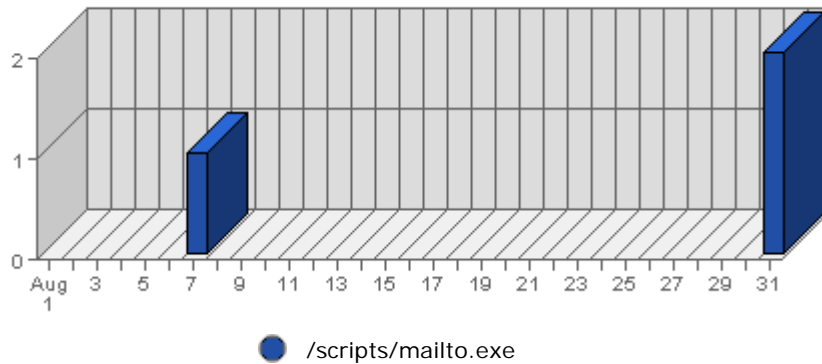

Summary:

The total number of visits during the selected month is **58,122**.

The average number of visits during a month is **24,282.87**.

The smallest number of visits occurred on **Fri, Aug 12th 2005** with **83** visits.

The largest number of visits occurred on **Thu, Aug 18th 2005** with **2,504** visits.

On average the smallest number of visits occurs on **Saturday** with **1,065.92** visits.

On average the largest number of visits occurs on **Tuesday** with **1,248.07** visits.

Most Common Downloads

URL	Downloads	Average	Forecasted	% of Total
1. /scripts/mailto.exe	3	2.44	n/a ▼	100.00%

Summary:

- During the selected month, **1** distinct file is responsible for **3** downloads.
  (Averaging **3.00** downloads per file)
- During the previous month, **1** distinct file was responsible for **5** downloads.
  (Averaging **5.00** downloads per file)
- During the selected month there is **1** distinct file.
  During the previous month there was **1** distinct file.
  This is a change of **0 (0.00%)** distinct files.
- The selected month's average (**3.00** downloads per download) is **down** by **(-40.00%)** from last month's average (**5.00** downloads per download).
- **100.00%** of all files were downloaded more than the average (**3.00** downloads per file), and **0.00%** were downloaded less.
- Your top file accounts for downloads, **100.00%** of all downloads.
- **0** files (**0.00%** of all files) recorded only 1 download.

Most Common Page Views