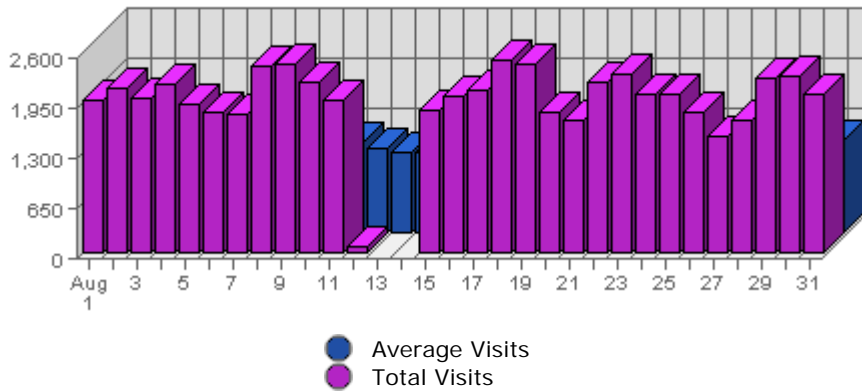

Summary:

The total number of hits during the selected month is **3,660,960**.

The average number of hits during a month is **1,157,130.45**.

The smallest number of hits occurred on **Fri, Aug 12th 2005** with **6,866** hits.

The largest number of hits occurred on **Wed, Aug 17th 2005** with **158,295** hits.

On average the smallest number of hits occurs on **Saturday** with **48,381.71** hits.

On average the largest number of hits occurs on **Monday** with **64,829.21** hits.

Visits

Date	Visits	Average	Forecast	% of Total
Mon Aug 01st, 2005	1,993	1,198.60	n/a ▼	3.43
Tue Aug 02nd, 2005	2,139	1,195.18	n/a ▼	3.68
Wed Aug 03rd, 2005	2,020	1,167.20	n/a ▲	3.48
Thu Aug 04th, 2005	2,204	1,168.67	n/a ▲	3.79
Fri Aug 05th, 2005	1,936	1,102.90	n/a ▼	3.33
Sat Aug 06th, 2005	1,842	1,044.57	n/a ▼	3.17
Sun Aug 07th, 2005	1,807	1,046.48	n/a ▼	3.11
Mon Aug 08th, 2005	2,421	1,206.96	n/a ▲	4.17
Tue Aug 09th, 2005	2,457	1,205.01	n/a ▲	4.23
Wed Aug 10th, 2005	2,221	1,175.99	n/a ▲	3.82
Thu Aug 11th, 2005	1,993	1,179.46	n/a ▼	3.43
Fri Aug 12th, 2005	83	1,111.48	n/a ▼	0.14
Sat Aug 13th, 2005	n/a	1,052.97	n/a ▼	n/a
Sun Aug 14th, 2005	n/a	1,054.41	n/a ▼	n/a
Mon Aug 15th, 2005	1,848	1,219.60	n/a ▼	3.18
Tue Aug 16th, 2005	2,050	1,217.92	n/a ▼	3.53
Wed Aug 17th, 2005	2,126	1,186.65	n/a ▼	3.66
Thu Aug 18th, 2005	2,504	1,187.85	n/a ▲	4.31
Fri Aug 19th, 2005	2,462	1,100.99	n/a ▲	4.24
Sat Aug 20th, 2005	1,833	1,052.97	n/a ■	3.15
Sun Aug 21st, 2005	1,725	1,054.41	n/a ■	2.97
Mon Aug 22nd, 2005	2,235	1,226.08	n/a ▲	3.85
Tue Aug 23rd, 2005	2,318	1,226.41	n/a ▲	3.99
Wed Aug 24th, 2005	2,077	1,196.14	n/a ▼	3.57
Thu Aug 25th, 2005	2,063	1,201.28	n/a ▼	3.55
Fri Aug 26th, 2005	1,836	1,114.74	n/a ▼	3.16
Sat Aug 27th, 2005	1,529	1,061.09	n/a ▼	2.63
Sun Aug 28th, 2005	1,734	1,061.32	n/a ▲	2.98
Mon Aug 29th, 2005	2,286	1,236.38	n/a ▲	3.93
Tue Aug 30th, 2005	2,301	1,237.43	n/a ▼	3.96
Wed Aug 31st, 2005	2,079	1,204.95	n/a ▲	3.58