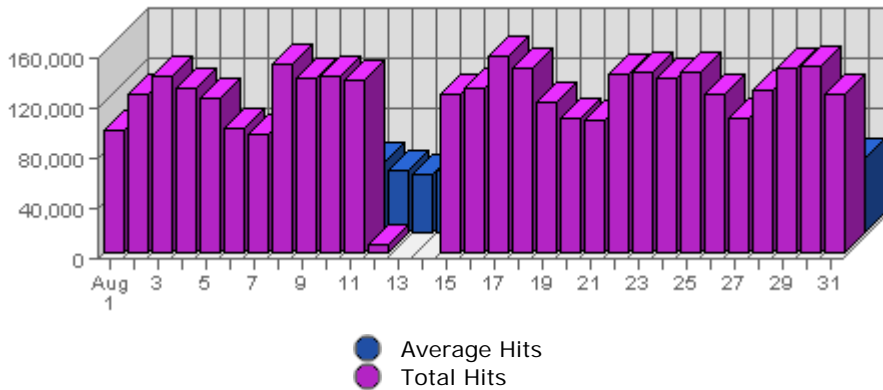

Summary:

The total amount of bandwidth transferred during the selected month is **41.88 GB**.

The average amount of bandwidth transferred during a month is **11.72 GB**.

The smallest amount of bandwidth transferred occurred on **Fri, Aug 12th 2005** with **78.38 MB** transferred.

The largest amount of bandwidth transferred occurred on **Mon, Aug 08th 2005** with **1.81 GB** transferred.

On average the smallest amount of bandwidth transferred occurs on **Friday** with **533.07 MB** transferred.

On average the largest amount of bandwidth transferred occurs on **Tuesday** with **659.03 MB** transferred.

Hits

Date	Hits	Average	Forecast	% of Total
Mon Aug 01st, 2005	98,057	61,169.62	n/a ▼	2.68
Tue Aug 02nd, 2005	126,480	58,493.72	n/a ▲	3.45
Wed Aug 03rd, 2005	141,061	56,378.31	n/a ▲	3.85
Thu Aug 04th, 2005	132,485	55,621.76	n/a ▲	3.62
Fri Aug 05th, 2005	124,782	49,933.67	n/a ▲	3.41
Sat Aug 06th, 2005	100,709	46,561.27	n/a ▲	2.75
Sun Aug 07th, 2005	94,573	49,446.54	n/a ▲	2.58
Mon Aug 08th, 2005	151,425	61,557.91	n/a ▲	4.14
Tue Aug 09th, 2005	140,688	59,201.91	n/a ▲	3.84
Wed Aug 10th, 2005	142,059	57,251.33	n/a ▲	3.88
Thu Aug 11th, 2005	138,614	56,422.42	n/a ▲	3.79
Fri Aug 12th, 2005	6,866	50,705.30	n/a ▼	0.19
Sat Aug 13th, 2005	n/a	47,131.24	n/a ▼	n/a
Sun Aug 14th, 2005	n/a	49,916.60	n/a ▼	n/a
Mon Aug 15th, 2005	127,022	62,494.02	n/a ▼	3.47
Tue Aug 16th, 2005	131,467	60,041.97	n/a ▼	3.59
Wed Aug 17th, 2005	158,295	58,116.71	n/a ▲	4.32
Thu Aug 18th, 2005	148,023	57,269.75	n/a ▲	4.04
Fri Aug 19th, 2005	120,038	50,257.96	n/a ▲	3.28
Sat Aug 20th, 2005	108,322	47,131.24	n/a ■	2.96
Sun Aug 21st, 2005	106,745	49,916.60	n/a ■	2.92
Mon Aug 22nd, 2005	143,449	63,159.26	n/a ▲	3.92
Tue Aug 23rd, 2005	144,133	60,770.80	n/a ▲	3.94
Wed Aug 24th, 2005	140,763	59,128.62	n/a ▼	3.85
Thu Aug 25th, 2005	145,099	58,195.81	n/a ▼	3.96
Fri Aug 26th, 2005	127,219	50,962.81	n/a ▲	3.48
Sat Aug 27th, 2005	107,236	47,768.65	n/a ▼	2.93
Sun Aug 28th, 2005	130,992	50,502.46	n/a ▲	3.58
Mon Aug 29th, 2005	148,195	63,978.54	n/a ▲	4.05
Tue Aug 30th, 2005	148,875	61,612.84	n/a ▲	4.07
Wed Aug 31st, 2005	127,288	59,944.96	n/a ▼	3.48