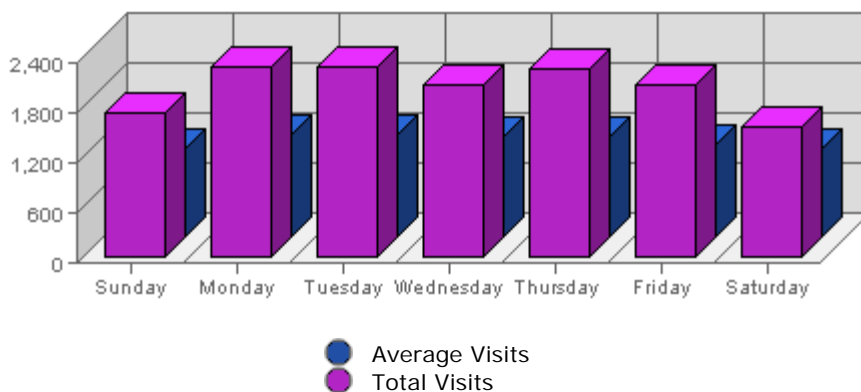

The largest amount of bandwidth transferred occurred on **Tue, Aug 30th 2005** with **1.63 GB** transferred.

On average the smallest amount of bandwidth transferred occurs on **Friday** with **541.85 MB** transferred.

On average the largest amount of bandwidth transferred occurs on **Tuesday** with **659.03 MB** transferred.

Hits

Date	Hits	Average	Forecast	% of Total
Sun Aug 28th, 2005	130,992	50,502.46	n/a ▲	14.63
Mon Aug 29th, 2005	148,195	63,978.54	n/a ▲	16.55
Tue Aug 30th, 2005	148,875	61,612.84	n/a ▲	16.62
Wed Aug 31st, 2005	127,288	59,944.96	n/a ▼	14.21
Thu Sep 01st, 2005	124,736	59,073.62	n/a ▼	13.93
Fri Sep 02nd, 2005	119,204	51,725.37	n/a ▼	13.31
Sat Sep 03rd, 2005	96,205	48,381.71	n/a ▼	10.74

Summary:

The total number of hits during the selected week is **895,495**.
The average number of hits during a week is **280,407.58**.

The smallest number of hits occurred on **Sat, Sep 03rd 2005** with **96,205** hits.
The largest number of hits occurred on **Tue, Aug 30th 2005** with **148,875** hits.

On average the smallest number of hits occurs on **Saturday** with **48,869.70** hits.
On average the largest number of hits occurs on **Monday** with **64,829.21** hits.

Visits

Date	Visits	Average	Forecast	% of Total
Sun Aug 28th, 2005	1,734	1,061.32	n/a ▲	12.12
Mon Aug 29th, 2005	2,286	1,236.38	n/a ▲	15.97
Tue Aug 30th, 2005	2,301	1,237.43	n/a ▼	16.08
Wed Aug 31st, 2005	2,079	1,204.95	n/a ▲	14.53
Thu Sep 01st, 2005	2,260	1,209.98	n/a ▲	15.79