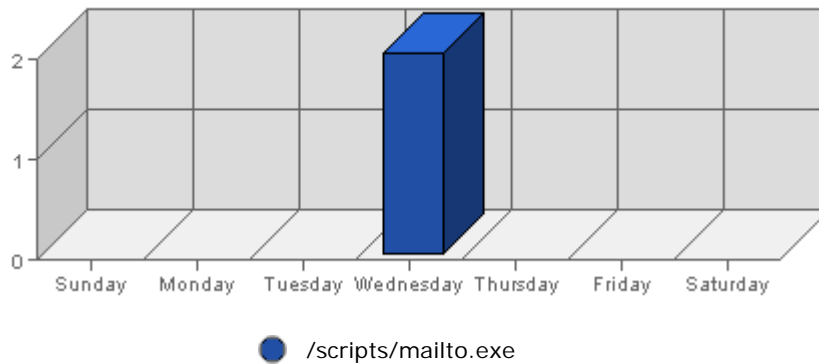

Fri Sep 02nd, 2005	2,070	1,121.95	n/a ▲	14.46
Sat Sep 03rd, 2005	1,581	1,065.92	n/a ▲	11.05

Summary:

The total number of visits during the selected week is **14,311**.
The average number of visits during a week is **5,773.32**.

The smallest number of visits occurred on **Sat, Sep 03rd 2005** with **1,581** visits.
The largest number of visits occurred on **Tue, Aug 30th 2005** with **2,301** visits.

On average the smallest number of visits occurs on **Sunday** with **1,059.20** visits.
On average the largest number of visits occurs on **Tuesday** with **1,248.07** visits.

Most Common Downloads

URL	Downloads	Average	Forecasted	% of Total
1. /scripts/mailto.exe	2	0.56	n/a ■	100.00%

Summary:

- During the selected week, **1** distinct file is responsible for **2** downloads.
  (Averaging **2.00** downloads per file)
- During the previous week, **0** distinct files were responsible for **0** downloads.
  (Averaging **n/a** downloads per file)
- During the selected week there is **1** distinct file.
  During the previous week there were **0** distinct files.
  This is a change of **1 (0.00%)** distinct file.
- The selected week's average (**2.00** downloads per download) is **up** by (%) from last week's average (**n/a** downloads per download).
- **100.00%** of all files were downloaded more than the average (**2.00** downloads per file), and **0.00%** were downloaded less.
- Your top file accounts for downloads, **100.00%** of all downloads.
- **0** files (**0.00%** of all files) recorded only 1 download.

Most Common Page Views