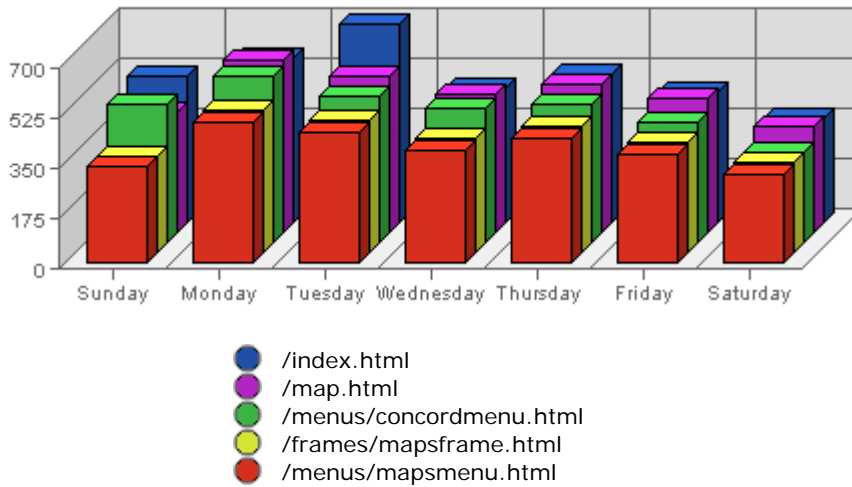

URL	Hits	Average	Forecasted	% of Total
1. /index.html	3,599	1,738.94	n/a ▲	4.05%
2. /map.html	3,427	662.26	n/a ▼	3.85%
3. /menus/concordmenu.html	3,285	1,291.20	n/a ▲	3.69%
4. /frames/mapsframe.html	2,862	585.96	n/a ▼	3.22%
5. /menus/mapsmenu.html	2,817	580.14	n/a ▼	3.17%
6. /maps/concordpacific/index.html	2,782	1,023.04	n/a ▲	3.13%
7. /frames/concordframe.html	2,422	820.59	n/a ▲	2.72%
8. /maps/coalharbour/index.html	1,243	532.04	n/a ▼	1.40%
9. /frames/coalframe.html	1,078	427.46	n/a ▼	1.21%
10. /menus/coalmenu.html	1,068	425.01	n/a ▼	1.20%

Summary:

- During the selected week, **7,446** distinct pages are responsible for **88,957** page views. (Averaging **11.95** views per page)
- During the previous week, **6,582** distinct pages were responsible for **91,171** page views. (Averaging **13.85** views per page)
- During the selected week there are **7,446** distinct pages. During the previous week there were **6,582** distinct pages. This is a change of **864 (+13.13%)** distinct pages.
- During the selected week there are **88,957** page views. During the previous week there were **91,171** page views. This is a change of **-2,214 (-2.43%)** page views.
- The selected week's average (**11.95** views per page) is **down** by **1.90 (-13.72%)** from last week's average (**13.85** views per page).
- **13.75%** of all pages were viewed more than the average (**11.95** views per page), and **86.25%** were viewed less.
- Your top page accounts for **3,599** page views, **4.05%** of all page views.
- **2,749** pages (**36.92%** of all pages) recorded only 1 page view.

Most Common Referring Sites