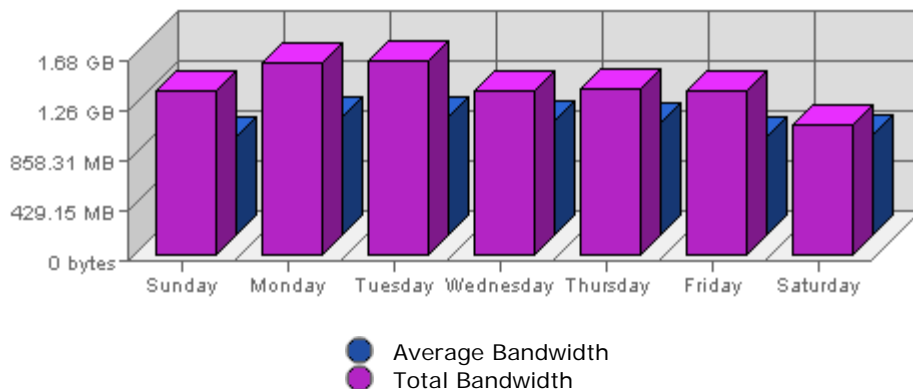

Executive Report
 For the week of August 28th 2005
 For virtual server **LesTwarog**

Bandwidth

Date	Bandwidth	Average	Forecast	% of Total
Sun Aug 28th, 2005	1.39 GB	855.70 MB	n/a ▲	14.02
Mon Aug 29th, 2005	1.62 GB	1022.70 MB	n/a ▼	16.40
Tue Aug 30th, 2005	1.63 GB	1019.59 MB	n/a ▼	16.46
Wed Aug 31st, 2005	1.38 GB	979.28 MB	n/a ▼	13.91
Thu Sep 01st, 2005	1.39 GB	964.37 MB	n/a ▼	14.05
Fri Sep 02nd, 2005	1.39 GB	846.15 MB	n/a ▼	14.00
Sat Sep 03rd, 2005	1.11 GB	859.83 MB	n/a ▼	11.16

Summary:

The total amount of bandwidth transferred during the selected week is **9.90 GB**.

The average amount of bandwidth transferred during a week is **2.87 GB**.

The smallest amount of bandwidth transferred occurred on **Sat, Sep 03rd 2005** with **1.11 GB** transferred.

The largest amount of bandwidth transferred occurred on **Tue, Aug 30th 2005** with **1.63 GB** transferred.

On average the smallest amount of bandwidth transferred occurs on **Friday** with **541.85 MB** transferred.

The smallest number of visits occurred on **Sat, Sep 03rd 2005** with **1,581** visits.
The largest number of visits occurred on **Tue, Aug 30th 2005** with **2,301** visits.

On average the smallest number of visits occurs on **Sunday** with **1,059.20** visits.
On average the largest number of visits occurs on **Tuesday** with **1,248.07** visits.