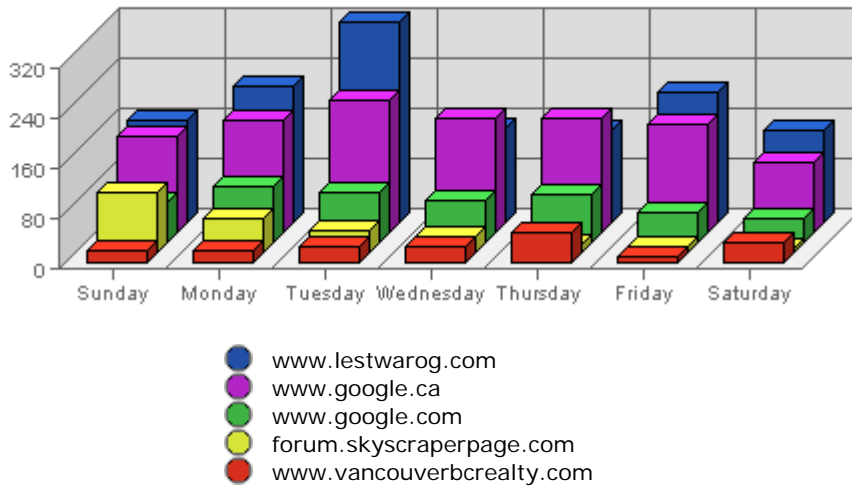

Referring Site	Referrals	Average	Forecasted	% of Total
1.	www.lestwarog.com	1,363	339.18	n/a ▼	29.16%
2.	www.google.ca	1,206	189.95	n/a ▼	25.80%
3.	www.google.com	473	73.18	n/a ▼	10.12%
4.	forum.skyscraperpage.com	248	29.92	n/a ▲	5.30%
5.	www.vancouverbcrealty.com	191	128.14	n/a ▼	4.09%
6.	search.yahoo.com	180	57.56	n/a ▲	3.85%
7.	www.6717000.com	120	109.63	n/a ▼	2.57%
8.	ca.search.yahoo.com	117	36.06	n/a ▼	2.50%
9.	search.msn.com	52	44.33	n/a ▲	1.11%
10.	images.search.yahoo.com	44	15.92	n/a ▲	0.94%

Summary:

- During the selected week, **211** distinct referrers are responsible for **4,675** visits.
  (Averaging **22.16** visits per referrer)
- During the previous week, **210** distinct referrers were responsible for **5,366** visits.
  (Averaging **25.55** visits per referrer)
- During the selected week there are **211** distinct referrers.
  During the previous week there were **210** distinct referrers.
  This is a change of **1 (+0.48%)** distinct referrer.
- During the selected week there are **4,675** referred visits.
  During the previous week there were **5,366** referred visits.
  This is a change of **-691 (-12.88%)** visits.
- The selected week's average (**22.16** visits per referring site) is **down** by **3.39 (-13.27%)** from last week's average (**25.55** visits per referring site).
- **6.16%** of all referrers provided more visits than the average (**22.16** visits per referrer), and **93.84%** provided less.
- Your top referrer accounts for **1,363** referred visits, **29.16%** of all referred visits.
- **101** referrers (**47.87%** of all referrers) referred only 1 visit.

Most Common Browser Operating Systems