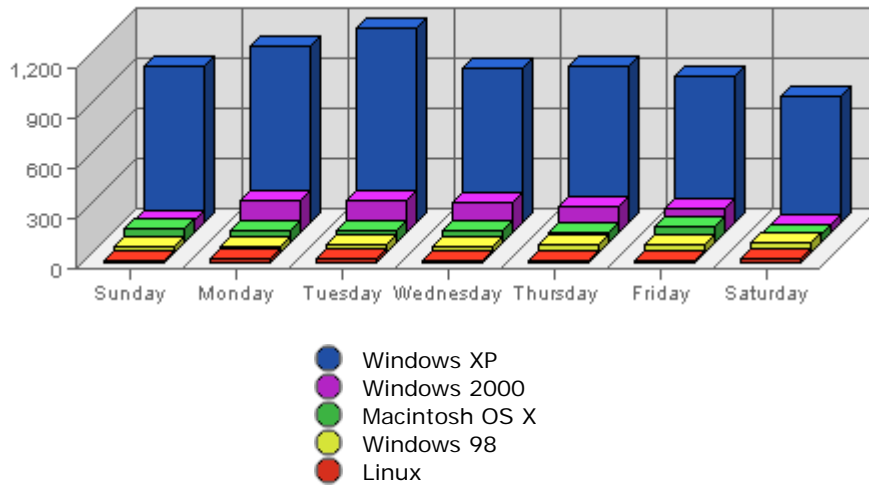

Operating System	Visits	Average	Forecasted	% of Total
1.	Windows XP	6,676	2,265.48	n/a ▼	73.16%
2.	Windows 2000	1,029	585.55	n/a ▼	11.28%
3.	Macintosh OS X	535	115.26	n/a ▼	5.86%
4.	Windows 98	354	363.66	n/a ▼	3.88%
5.	Linux	162	51.41	n/a ▲	1.78%
6.	Windows ME	127	125.48	n/a ▼	1.39%
7.	Macintosh PPC	126	62.74	n/a ▲	1.38%
8.	Windows 2003	37	14.29	n/a ▼	0.41%
9.	Windows 95	35	31.54	n/a ▼	0.38%
10.	Windows NT	34	38.11	n/a ▼	0.37%

Summary:

- During the selected week, **15** distinct browser operating systems are seen in **9,125** visits. (Averaging **608.33** visits per browser operating system)
- During the previous week, **14** distinct browser operating systems were seen in **9,877** visits. (Averaging **705.50** visits per browser operating system)
- During the selected week there are visits from **15** distinct browser operating systems. During the previous week there were visits from **14** distinct browser operating systems. This is a change of **1 (+7.14%)** distinct browser operating system.
- During the selected week there are **9,125** visits with identifiable browser operating systems. During the previous week there were **9,877** visits with identifiable browser operating systems. This is a change of **-752 (-7.61%)** visits.
- The selected week's average (**608.33** visits per browser operating system) is **down** by **97.17 (-13.77%)** from last week's average (**705.50** visits per browser operating system).
- **13.33%** of all browser operating systems are present in more than the average (**608.33** visits per browser operating system), and **86.67%** are present in less.
- Your top browser operating system accounts for **6,676** visits, **73.16%** of all visits.
- **1** browser operating system (**6.67%** of all browser operating systems) recorded only 1 visit.