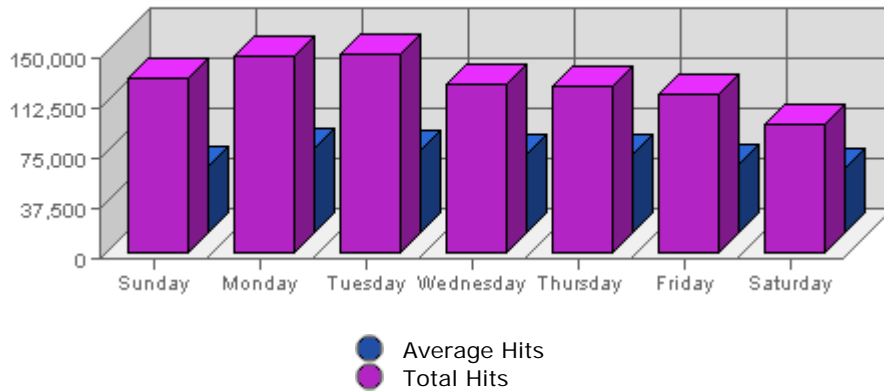

Summary:

The total amount of bandwidth transferred during the selected week is **9.90 GB**.

The average amount of bandwidth transferred during a week is **2.87 GB**.

The smallest amount of bandwidth transferred occurred on **Sat, Sep 03rd 2005** with **1.11 GB** transferred.

The largest amount of bandwidth transferred occurred on **Tue, Aug 30th 2005** with **1.63 GB** transferred.

On average the smallest amount of bandwidth transferred occurs on **Friday** with **541.85 MB** transferred.

On average the largest amount of bandwidth transferred occurs on **Tuesday** with **659.03 MB** transferred.

Hits

Date	Hits	Average	Forecast	% of Total
Sun Aug 28th, 2005	130,992	50,502.46	n/a ▲	14.63
Mon Aug 29th, 2005	148,195	63,978.54	n/a ▲	16.55
Tue Aug 30th, 2005	148,875	61,612.84	n/a ▲	16.62
Wed Aug 31st, 2005	127,288	59,944.96	n/a ▼	14.21
Thu Sep 01st, 2005	124,736	59,073.62	n/a ▼	13.93
Fri Sep 02nd, 2005	119,204	51,725.37	n/a ▼	13.31
Sat Sep 03rd, 2005	96,205	48,381.71	n/a ▼	10.74

Summary:

The total number of hits during the selected week is **895,495**.
The average number of hits during a week is **280,407.58**.

The smallest number of hits occurred on **Sat, Sep 03rd 2005** with **96,205** hits.
The largest number of hits occurred on **Tue, Aug 30th 2005** with **148,875** hits.