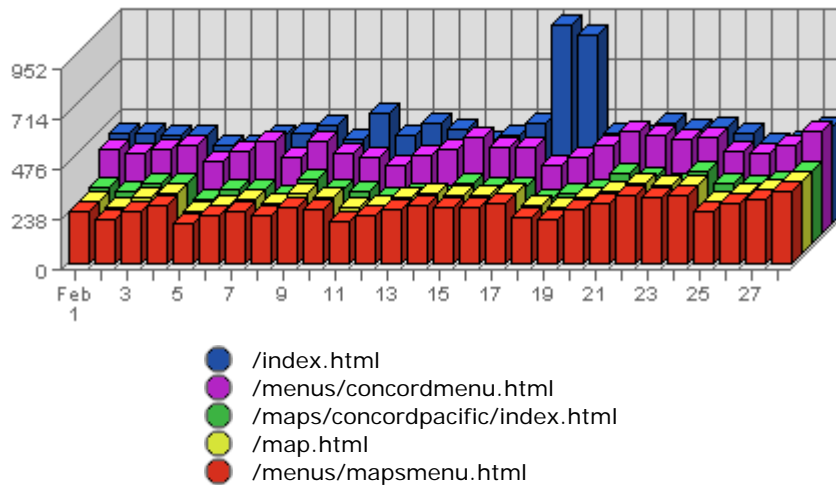

Summary:

The total number of hits during the selected month is **2,360,608**.
The average number of hits during a month is **764,200.56**.

The smallest number of hits occurred on **Sat, Feb 05th 2005** with **63,506** hits.
The largest number of hits occurred on **Tue, Feb 22nd 2005** with **109,418** hits.

Summary:

The total number of visits during the selected month is **44,147**.
The average number of visits during a month is **17,014.24**.

The smallest number of visits occurred on **Sat, Feb 05th 2005** with **1,100** visits.
The largest number of visits occurred on **Tue, Feb 22nd 2005** with **2,322** visits.

On average the smallest number of visits occurs on **Saturday** with **839.92** visits.
On average the largest number of visits occurs on **Monday** with **973.59** visits.

Most Common Downloads

URL	Downloads	Average	Forecasted	% of Total
1. /scripts/mailto.exe	12	1.19	n/a ▬	100.00%

were downloaded less.

- Your top file accounts for downloads, **100.00%** of all downloads.
- **0** files (**0.00%** of all files) recorded only 1 download.

Most Common Page Views

URL	Hits	Average	Forecasted	% of Total
1. /index.html	13,160	6,313.42	n/a ▲	4.91%
2. /menus/concordmenu.html	11,455	4,224.38	n/a ▲	4.27%
3. /maps/concordpacific/index.html	7,657	3,311.81	n/a ▲	2.86%
4. /map.html	7,606	981.04	n/a ▲	2.84%
5. /menus/mapsmenu.html	7,424	925.69	n/a ▲	2.77%
6. /frames/mapsframe.html	7,381	932.81	n/a ▲	2.75%
7. /frames/concordframe.html	7,091	2,522.96	n/a ▲	2.65%
8. /maps/detail.asp	5,115	981.96	n/a ▲	1.91%
9. /maps/coalharbour/index.html	3,697	1,757.73	n/a ▲	1.38%
10. /menus/coalmenu.html	3,297	1,304.88	n/a ▲	1.23%