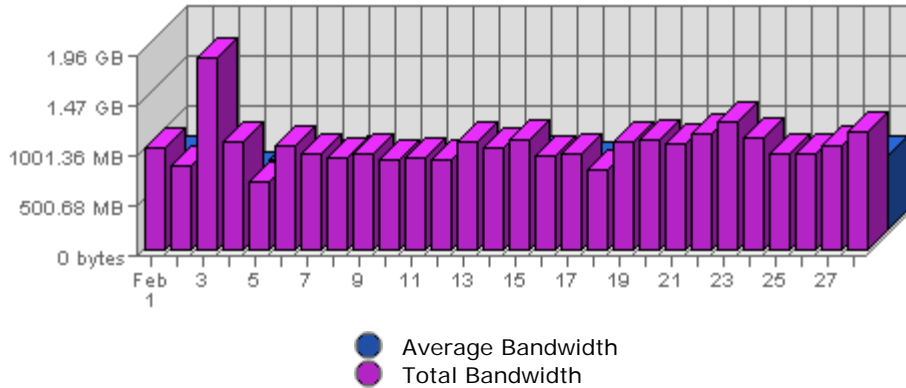

Executive Report
 For the month of February 2005
 For virtual server **LesTwarog**

Bandwidth

Date	Bandwidth	Average	Forecast	% of Total
Tue Feb 01st, 2005	1.02 GB	744.44 MB	n/a ▲	3.55
Wed Feb 02nd, 2005	845.82 MB	663.69 MB	n/a ▼	2.89
Thu Feb 03rd, 2005	1.88 GB	636.95 MB	n/a ▲	6.58
Fri Feb 04th, 2005	1.06 GB	594.69 MB	n/a ▼	3.70
Sat Feb 05th, 2005	700.77 MB	712.28 MB	n/a ▼	2.39
Sun Feb 06th, 2005	1.02 GB	643.31 MB	n/a ▼	3.58
Mon Feb 07th, 2005	964.52 MB	718.32 MB	n/a ▼	3.29
Tue Feb 08th, 2005	924.99 MB	753.14 MB	n/a ▼	3.16
Wed Feb 09th, 2005	969.38 MB	669.05 MB	n/a ▲	3.31
Thu Feb 10th, 2005	911.76 MB	674.97 MB	n/a ▼	3.11
Fri Feb 11th, 2005	935.36 MB	609.10 MB	n/a ▼	3.19
Sat Feb 12th, 2005	904.62 MB	711.94 MB	n/a ▲	3.09
Sun Feb 13th, 2005	1.07 GB	655.21 MB	n/a ▲	3.74
Mon Feb 14th, 2005	1023.38 MB	725.56 MB	n/a ▲	3.49
Tue Feb 15th, 2005	1.09 GB	758.05 MB	n/a ▲	3.81
Wed Feb 16th, 2005	945.00 MB	677.63 MB	n/a ▼	3.22
Thu Feb 17th, 2005	981.05 MB	681.73 MB	n/a ▲	3.35
Fri Feb 18th, 2005	807.37 MB	618.43 MB	n/a ▼	2.76
Sat Feb 19th, 2005	1.06 GB	717.45 MB	n/a ▲	3.70
Sun Feb 20th, 2005	1.09 GB	667.81 MB	n/a ▲	3.79
Mon Feb 21st, 2005	1.05 GB	734.07 MB	n/a ▲	3.68
Tue Feb 22nd, 2005	1.14 GB	767.98 MB	n/a ▲	3.99
Wed Feb 23rd, 2005	1.27 GB	685.05 MB	n/a ▲	4.44
Thu Feb 24th, 2005	1.11 GB	690.05 MB	n/a ▲	3.86

The total amount of bandwidth transferred during the selected month is **28.62 GB**.
The average amount of bandwidth transferred during a month is **6.08 GB**.

The smallest amount of bandwidth transferred occurred on **Sat, Feb 05th 2005** with **700.77 MB** transferred.

The largest amount of bandwidth transferred occurred on **Thu, Feb 03rd 2005** with **1.88 GB** transferred.

On average the smallest amount of bandwidth transferred occurs on **Friday** with **316.63 MB** transferred.
On average the largest amount of bandwidth transferred occurs on **Tuesday** with **389.48 MB** transferred.