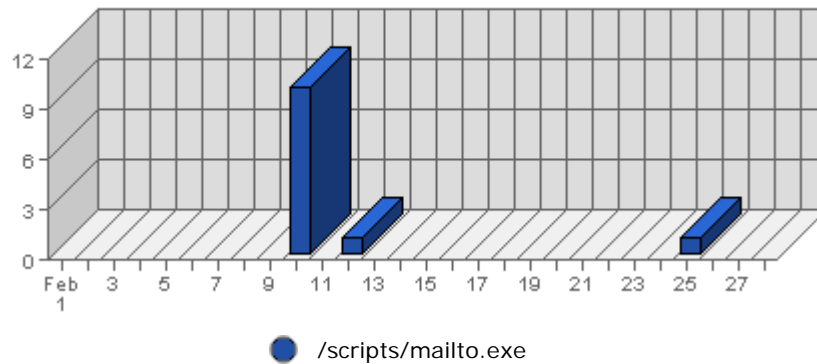

Sun Feb 20th, 2005	1,830	830.01	n/a ▼	4.15
Mon Feb 21st, 2005	1,888	951.73	n/a ▼	4.28
Tue Feb 22nd, 2005	2,322	944.96	n/a ▲	5.26
Wed Feb 23rd, 2005	1,782	936.22	n/a ▲	4.04
Thu Feb 24th, 2005	1,478	949.93	n/a ▼	3.35
Fri Feb 25th, 2005	1,451	875.33	n/a ▬	3.29
Sat Feb 26th, 2005	1,415	831.82	n/a ▼	3.21
Sun Feb 27th, 2005	1,488	843.90	n/a ▼	3.37
Mon Feb 28th, 2005	1,611	964.74	n/a ▼	3.65

Summary:

The total number of visits during the selected month is **44,147**.
The average number of visits during a month is **17,014.24**.

The smallest number of visits occurred on **Sat, Feb 05th 2005** with **1,100** visits.
The largest number of visits occurred on **Tue, Feb 22nd 2005** with **2,322** visits.

On average the smallest number of visits occurs on **Saturday** with **839.92** visits.
On average the largest number of visits occurs on **Monday** with **973.59** visits.

Most Common Downloads

URL	Downloads	Average	Forecasted	% of Total
1. /scripts/mailto.exe	12	1.19	n/a ▬	100.00%

Summary:

- During the selected month, **1** distinct file is responsible for **12** downloads.
  (Averaging **12.00** downloads per file)
- During the previous month, **0** distinct files were responsible for **0** downloads.
  (Averaging **n/a** downloads per file)
- During the selected month there is **1** distinct file.
  During the previous month there were **0** distinct files.
  This is a change of **1 (0.00%)** distinct file.
- The selected month's average (**12.00** downloads per download) is **up** by (%) from last month's average (**n/a** downloads per download).
- **100.00%** of all files were downloaded more than the average (**12.00** downloads per file), and **0.00%**