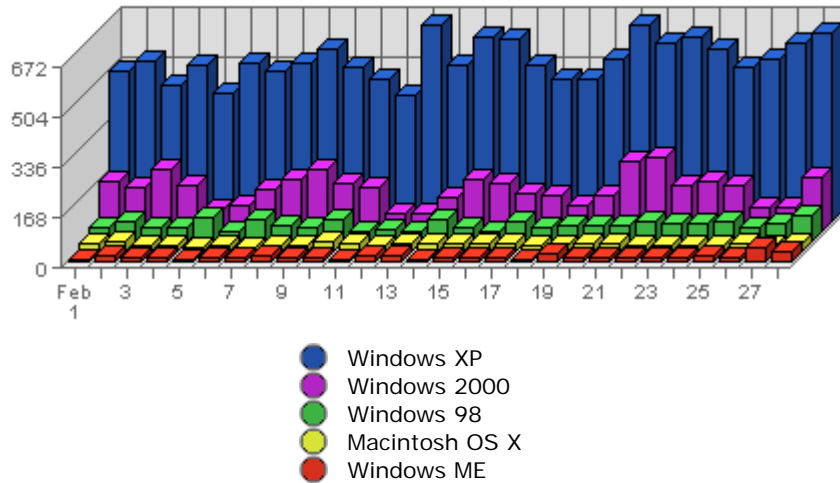

provided less.

- Your top referrer accounts for **2,652** referred visits, **23.03%** of all referred visits.
- **151** referrers (**44.81%** of all referrers) referred only 1 visit.

Most Common Browser Operating Systems

	Operating System	Visits	Average	Forecasted	% of Total
1.	Windows XP	15,286	6,853.31	n/a ▲	64.93%
2.	Windows 2000	4,114	2,076.54	n/a ▼	17.48%
3.	Windows 98	1,645	1,508.42	n/a ▼	6.99%
4.	Macintosh OS X	768	262.65	n/a ▼	3.26%
5.	Windows ME	523	515.31	n/a ▲	2.22%
6.	Macintosh PPC	363	231.00	n/a ▼	1.54%
7.	Windows 2003	227	37.42	n/a ▲	0.96%
8.	Linux	219	191.00	n/a ▼	0.93%
9.	Windows 95	206	115.04	n/a ▼	0.88%
10.	Windows NT	176	167.96	n/a ▼	0.75%

Summary:

- During the selected month, **15** distinct browser operating systems are seen in **23,541** visits. (Averaging **1,569.40** visits per browser operating system)
- During the previous month, **15** distinct browser operating systems were seen in **23,726** visits. (Averaging **1,581.73** visits per browser operating system)
- During the selected month there are visits from **15** distinct browser operating systems. During the previous month there were visits from **15** distinct browser operating systems. This is a change of **(0.00%)** distinct browser operating systems.
- During the selected month there are **23,541** visits with identifiable browser operating systems. During the previous month there were **23,726** visits with identifiable browser operating systems. This is a change of **-185 (-0.78%)** visits.
- The selected month's average (**1,569.40** visits per browser operating system) is **down** by **12.33 (-0.78%)** from last month's average (**1,581.73** visits per browser operating system).
- **20.00%** of all browser operating systems are present in more than the average (**1,569.40** visits per