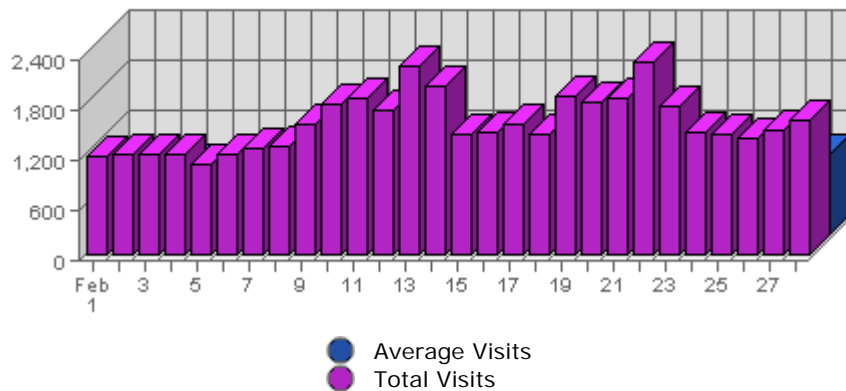

Tue Feb 22nd, 2005	109,418	44,081.46	n/a ▲	4.64
Wed Feb 23rd, 2005	108,586	41,841.68	n/a ▲	4.60
Thu Feb 24th, 2005	100,739	42,187.71	n/a ▲	4.27
Fri Feb 25th, 2005	79,075	38,091.89	n/a ▲	3.35
Sat Feb 26th, 2005	83,734	36,517.10	n/a ▲	3.55
Sun Feb 27th, 2005	87,703	38,789.47	n/a ▼	3.72
Mon Feb 28th, 2005	99,583	46,731.90	n/a ▲	4.22

Summary:

The total number of hits during the selected month is **2,360,608**.
The average number of hits during a month is **764,200.56**.

The smallest number of hits occurred on **Sat, Feb 05th 2005** with **63,506** hits.
The largest number of hits occurred on **Tue, Feb 22nd 2005** with **109,418** hits.

On average the smallest number of hits occurs on **Saturday** with **37,172.89** hits.
On average the largest number of hits occurs on **Monday** with **47,455.89** hits.

Visits

Date	Visits	Average	Forecast	% of Total
Tue Feb 01st, 2005	1,195	928.84	n/a ▼	2.71
Wed Feb 02nd, 2005	1,221	915.26	n/a ▲	2.77
Thu Feb 03rd, 2005	1,212	924.78	n/a ▲	2.75
Fri Feb 04th, 2005	1,219	847.83	n/a ▲	2.76
Sat Feb 05th, 2005	1,100	798.82	n/a ▼	2.49
Sun Feb 06th, 2005	1,209	803.71	n/a ▲	2.74
Mon Feb 07th, 2005	1,292	931.36	n/a ▲	2.93
Tue Feb 08th, 2005	1,296	932.64	n/a ▲	2.94
Wed Feb 09th, 2005	1,568	919.56	n/a ▲	3.55
Thu Feb 10th, 2005	1,802	928.89	n/a ▲	4.08
Fri Feb 11th, 2005	1,881	853.06	n/a ▲	4.26
Sat Feb 12th, 2005	1,734	803.19	n/a ▲	3.93
Sun Feb 13th, 2005	2,266	809.50	n/a ▲	5.13
Mon Feb 14th, 2005	2,017	936.51	n/a ▲	4.57
Tue Feb 15th, 2005	1,456	937.76	n/a ▲	3.30
Wed Feb 16th, 2005	1,487	928.57	n/a ▼	3.37
Thu Feb 17th, 2005	1,571	941.18	n/a ▼	3.56
Fri Feb 18th, 2005	1,451	867.33	n/a ▼	3.29
Sat Feb 19th, 2005	1,905	816.49	n/a ▲	4.32