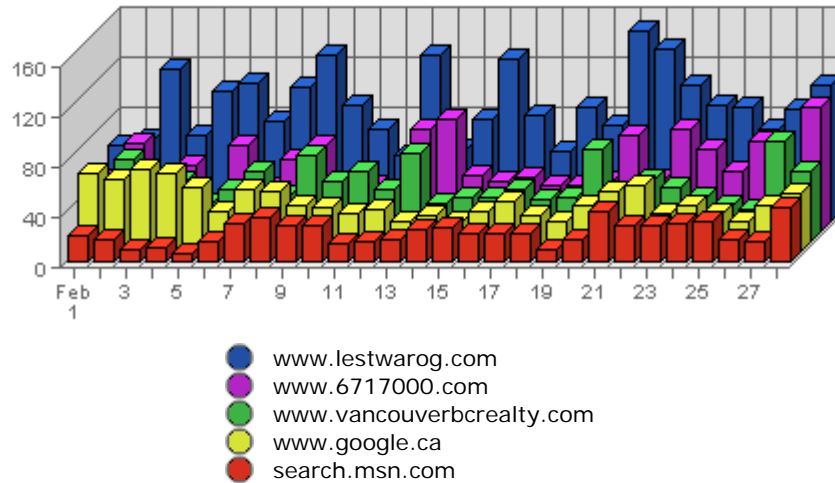

viewed less.

- Your top page accounts for **13,160** page views, **4.91%** of all page views.
- **2,856** pages (**28.89%** of all pages) recorded only 1 page view.

Most Common Referring Sites

Referring Site	Referrals	Average	Forecasted	% of Total
1. www.lestwarog.com	2,652	798.85	n/a ▼	23.03%
2. www.6717000.com	1,505	388.50	n/a ▲	13.07%
3. www.vancouverbcrealty.com	1,281	403.96	n/a ▲	11.13%
4. www.google.ca	1,129	382.85	n/a ▼	9.81%
5. search.msn.com	659	128.31	n/a ▲	5.72%
6. www.google.com	443	156.69	n/a ▼	3.85%
7. search.yahoo.com	388	158.81	n/a ▲	3.37%
8. search.sympatico.msn.ca	298	61.65	n/a ▲	2.59%
9. www.skyscraperpage.com	240	112.69	n/a ▼	2.08%
10. ca.search.yahoo.com	204	78.46	n/a ■	1.77%

Summary:

- During the selected month, **337** distinct referrers are responsible for **11,514** visits. (Averaging **34.17** visits per referrer)
- During the previous month, **340** distinct referrers were responsible for **12,755** visits. (Averaging **37.51** visits per referrer)
- During the selected month there are **337** distinct referrers. During the previous month there were **340** distinct referrers. This is a change of **-3 (-0.88%)** distinct referrers.
- During the selected month there are **11,514** referred visits. During the previous month there were **12,755** referred visits. This is a change of **-1,241 (-9.73%)** visits.
- The selected month's average (**34.17** visits per referring site) is **down** by **3.34 (-8.90%)** from last month's average (**37.51** visits per referring site).
- **9.50%** of all referrers provided more visits than the average (**34.17** visits per referrer), and **90.50%**