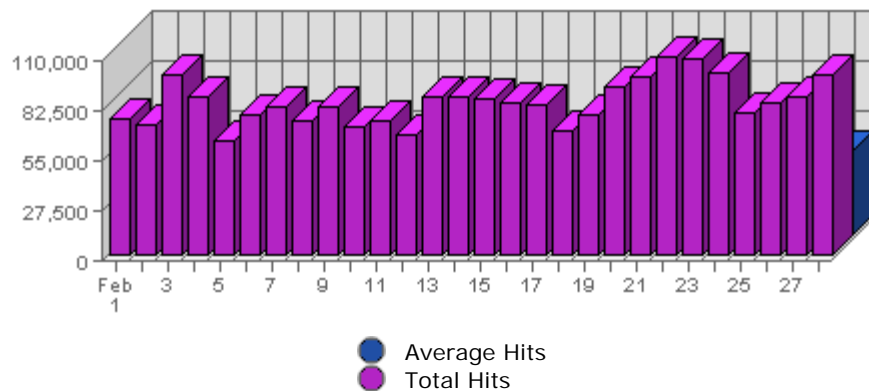

Fri Feb 25th, 2005	977.99 MB	623.67 MB	n/a ▲	3.34
Sat Feb 26th, 2005	976.90 MB	727.60 MB	n/a ▼	3.33
Sun Feb 27th, 2005	1.03 GB	680.13 MB	n/a ▼	3.60
Mon Feb 28th, 2005	1.16 GB	743.64 MB	n/a ▲	4.06

Summary:

The total amount of bandwidth transferred during the selected month is **28.62 GB**.
The average amount of bandwidth transferred during a month is **6.08 GB**.

The smallest amount of bandwidth transferred occurred on **Sat, Feb 05th 2005** with **700.77 MB** transferred.

The largest amount of bandwidth transferred occurred on **Thu, Feb 03rd 2005** with **1.88 GB** transferred.

On average the smallest amount of bandwidth transferred occurs on **Friday** with **316.63 MB** transferred.
On average the largest amount of bandwidth transferred occurs on **Tuesday** with **389.48 MB** transferred.

Hits

Date	Hits	Average	Forecast	% of Total
Tue Feb 01st, 2005	75,448	42,590.35	n/a ▲	3.20
Wed Feb 02nd, 2005	71,971	40,235.06	n/a ▲	3.05
Thu Feb 03rd, 2005	99,284	40,350.01	n/a ▲	4.21
Fri Feb 04th, 2005	87,449	36,418.69	n/a ▲	3.70
Sat Feb 05th, 2005	63,506	35,068.01	n/a ▼	2.69
Sun Feb 06th, 2005	77,079	36,741.33	n/a ▼	3.27
Mon Feb 07th, 2005	82,429	44,878.12	n/a ▼	3.49
Tue Feb 08th, 2005	73,737	43,059.74	n/a ▼	3.12
Wed Feb 09th, 2005	82,132	40,682.04	n/a ▲	3.48
Thu Feb 10th, 2005	70,709	41,191.93	n/a ▼	3.00
Fri Feb 11th, 2005	74,673	37,137.42	n/a ▼	3.16
Sat Feb 12th, 2005	66,630	35,480.16	n/a ▲	2.82
Sun Feb 13th, 2005	87,334	37,317.59	n/a ▲	3.70
Mon Feb 14th, 2005	87,029	45,414.56	n/a ▲	3.69
Tue Feb 15th, 2005	85,946	43,491.82	n/a ▲	3.64
Wed Feb 16th, 2005	83,886	41,257.74	n/a ▲	3.55
Thu Feb 17th, 2005	83,371	41,607.66	n/a ▲	3.53
Fri Feb 18th, 2005	69,278	37,658.75	n/a ▼	2.93
Sat Feb 19th, 2005	77,953	35,925.16	n/a ▲	3.30
Sun Feb 20th, 2005	93,277	38,022.04	n/a ▲	3.95
Mon Feb 21st, 2005	98,649	46,000.68	n/a ▲	4.18