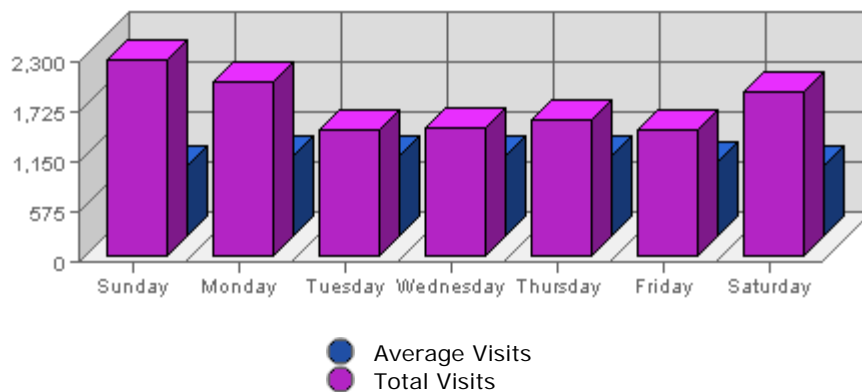

The largest amount of bandwidth transferred occurred on **Tue, Feb 15th 2005** with **1.09 GB** transferred.

On average the smallest amount of bandwidth transferred occurs on **Friday** with **307.57 MB** transferred.

On average the largest amount of bandwidth transferred occurs on **Tuesday** with **383.99 MB** transferred.

Hits

Date	Hits	Average	Forecast	% of Total
Sun Feb 13th, 2005	87,334	37,317.59	n/a ▲	15.19
Mon Feb 14th, 2005	87,029	45,414.56	n/a ▲	15.14
Tue Feb 15th, 2005	85,946	43,491.82	n/a ▲	14.95
Wed Feb 16th, 2005	83,886	41,257.74	n/a ▲	14.59
Thu Feb 17th, 2005	83,371	41,607.66	n/a ▲	14.50
Fri Feb 18th, 2005	69,278	37,658.75	n/a ▼	12.05
Sat Feb 19th, 2005	77,953	35,925.16	n/a ▲	13.56

Summary:

The total number of hits during the selected week is **574,797**.
 The average number of hits during a week is **180,451.00**.

The smallest number of hits occurred on **Fri, Feb 18th 2005** with **69,278** hits.
 The largest number of hits occurred on **Sun, Feb 13th 2005** with **87,334** hits.

On average the smallest number of hits occurs on **Saturday** with **36,517.10** hits.
 On average the largest number of hits occurs on **Monday** with **46,000.68** hits.

Visits

Date	Visits	Average	Forecast	% of Total
Sun Feb 13th, 2005	2,266	809.50	n/a ▲	18.65
Mon Feb 14th, 2005	2,017	936.51	n/a ▲	16.60
Tue Feb 15th, 2005	1,456	937.76	n/a ▲	11.98
Wed Feb 16th, 2005	1,487	928.57	n/a ▼	12.24
Thu Feb 17th, 2005	1,571	941.18	n/a ▼	12.93
Fri Feb 18th, 2005	1,451	867.33	n/a ▼	11.94
Sat Feb 19th, 2005	1,905	816.49	n/a ▲	15.68