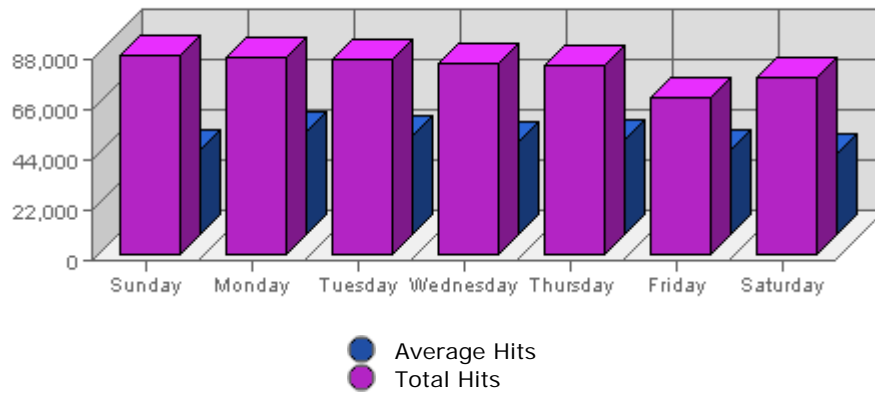

Summary:

The total amount of bandwidth transferred during the selected week is **6.89 GB**.

The average amount of bandwidth transferred during a week is **1.48 GB**.

The smallest amount of bandwidth transferred occurred on **Fri, Feb 18th 2005** with **807.37 MB** transferred.

The largest amount of bandwidth transferred occurred on **Tue, Feb 15th 2005** with **1.09 GB** transferred.

On average the smallest amount of bandwidth transferred occurs on **Friday** with **307.57 MB** transferred.

On average the largest amount of bandwidth transferred occurs on **Tuesday** with **383.99 MB** transferred.

Hits

Date	Hits	Average	Forecast	% of Total
Sun Feb 13th, 2005	87,334	37,317.59	n/a ▲	15.19
Mon Feb 14th, 2005	87,029	45,414.56	n/a ▲	15.14
Tue Feb 15th, 2005	85,946	43,491.82	n/a ▲	14.95
Wed Feb 16th, 2005	83,886	41,257.74	n/a ▲	14.59
Thu Feb 17th, 2005	83,371	41,607.66	n/a ▲	14.50
Fri Feb 18th, 2005	69,278	37,658.75	n/a ▼	12.05
Sat Feb 19th, 2005	77,953	35,925.16	n/a ▲	13.56

Summary:

The total number of hits during the selected week is **574,797**.
 The average number of hits during a week is **180,451.00**.

The smallest number of hits occurred on **Fri, Feb 18th 2005** with **69,278** hits.
 The largest number of hits occurred on **Sun, Feb 13th 2005** with **87,334** hits.