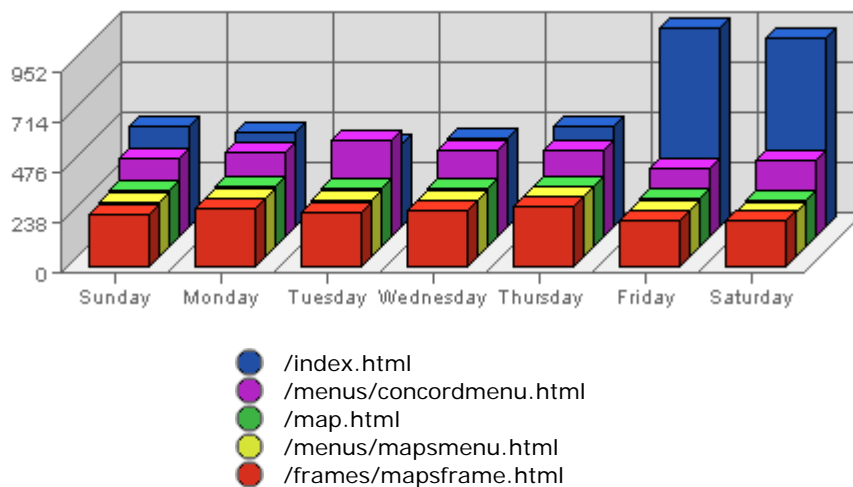

Date	Visits	Average	Forecast	% of Total
Sun Feb 13th, 2005	2,266	809.50	n/a ▲	18.65
Mon Feb 14th, 2005	2,017	936.51	n/a ▲	16.60
Tue Feb 15th, 2005	1,456	937.76	n/a ▲	11.98
Wed Feb 16th, 2005	1,487	928.57	n/a ▼	12.24
Thu Feb 17th, 2005	1,571	941.18	n/a ▼	12.93
Fri Feb 18th, 2005	1,451	867.33	n/a ▼	11.94
Sat Feb 19th, 2005	1,905	816.49	n/a ▲	15.68

Summary:

The total number of visits during the selected week is **12,153**.
The average number of visits during a week is **3,982.75**.

The smallest number of visits occurred on **Fri, Feb 18th 2005** with **1,451** visits.
The largest number of visits occurred on **Sun, Feb 13th 2005** with **2,266** visits.

On average the smallest number of visits occurs on **Sunday** with **826.03** visits.
On average the largest number of visits occurs on **Monday** with **951.73** visits.

Most Common Downloads

No Data Available for selected period

Most Common Page Views

	URL	Hits	Average	Forecasted	% of Total
1.	/index.html	4,080	1,430.51	n/a ▲	6.14%
2.	/menus/concordmenu.html	2,768	945.01	n/a ▲	4.17%
3.	/map.html	1,871	203.02	n/a ▲	2.82%
4.	/menus/mapsmenu.html	1,808	190.50	n/a ▲	2.72%