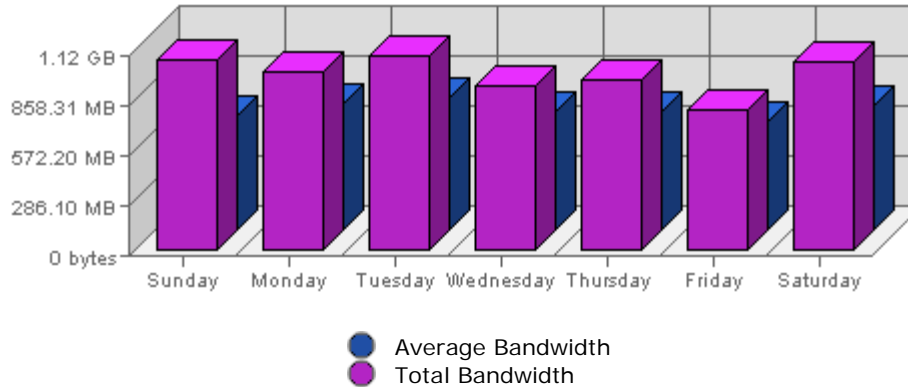

Executive Report
 For the week of February 13th 2005
 For virtual server **LesTwarog**

Bandwidth

Date	Bandwidth	Average	Forecast	% of Total
Sun Feb 13th, 2005	1.07 GB	655.21 MB	n/a ▲	15.55
Mon Feb 14th, 2005	1023.38 MB	725.56 MB	n/a ▲	14.51
Tue Feb 15th, 2005	1.09 GB	758.05 MB	n/a ▲	15.82
Wed Feb 16th, 2005	945.00 MB	677.63 MB	n/a ▼	13.40
Thu Feb 17th, 2005	981.05 MB	681.73 MB	n/a ▲	13.91
Fri Feb 18th, 2005	807.37 MB	618.43 MB	n/a ▼	11.45
Sat Feb 19th, 2005	1.06 GB	717.45 MB	n/a ▲	15.36

Summary:

The total amount of bandwidth transferred during the selected week is **6.89 GB**.

The average amount of bandwidth transferred during a week is **1.48 GB**.

The smallest amount of bandwidth transferred occurred on **Fri, Feb 18th 2005** with **807.37 MB** transferred.

The largest amount of bandwidth transferred occurred on **Tue, Feb 15th 2005** with **1.09 GB** transferred.

On average the smallest amount of bandwidth transferred occurs on **Friday** with **307.57 MB** transferred.

Summary:

The total number of hits during the selected week is **574,797**.
 The average number of hits during a week is **180,451.00**.

The smallest number of hits occurred on **Fri, Feb 18th 2005** with **69,278** hits.
 The largest number of hits occurred on **Sun, Feb 13th 2005** with **87,334** hits.