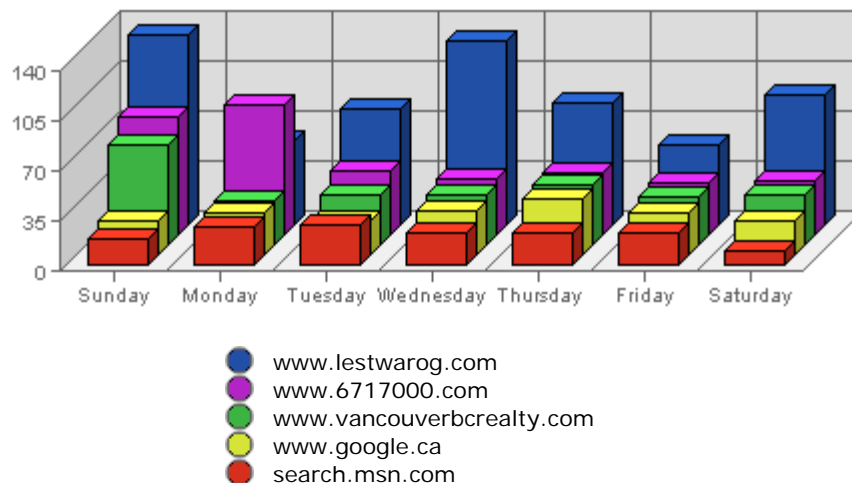

5.	/frames/mapsframe.html	1,801	192.19	n/a ▲	2.71%
6.	/maps/concordpacific/index.html	1,764	744.05	n/a ▼	2.66%
7.	/frames/concordframe.html	1,610	562.89	n/a ▼	2.42%
8.	/maps/detail.asp	1,558	215.79	n/a ▲	2.35%
9.	/maps/coalharbour/index.html	927	395.37	n/a ▲	1.40%
10.	/frames/coalframe.html	803	293.14	n/a ▲	1.21%

Summary:

- During the selected week, **5,050** distinct pages are responsible for **66,407** page views. (Averaging **13.15** views per page)
- During the previous week, **5,031** distinct pages were responsible for **60,728** page views. (Averaging **12.07** views per page)
- During the selected week there are **5,050** distinct pages. During the previous week there were **5,031** distinct pages. This is a change of **19 (+0.38%)** distinct pages.
- During the selected week there are **66,407** page views. During the previous week there were **60,728** page views. This is a change of **5,679 (+9.35%)** page views.
- The selected week's average (**13.15** views per page) is **up** by **1.08 (+8.95%)** from last week's average (**12.07** views per page).
- **15.17%** of all pages were viewed more than the average (**13.15** views per page), and **84.83%** were viewed less.
- Your top page accounts for **4,080** page views, **6.14%** of all page views.
- **1,588** pages (**31.45%** of all pages) recorded only 1 page view.

Most Common Referring Sites

Referring Site	Referrals	Average	Forecasted	% of Total
1. www.lestwarog.com	638	177.08	n/a ▼	22.71%
2. www.6717000.com	379	85.16	n/a ▲	13.49%
3. www.vancouverbcrealty.com	287	89.85	n/a ▼	10.22%
4. www.google.ca	206	85.78	n/a ▼	7.33%