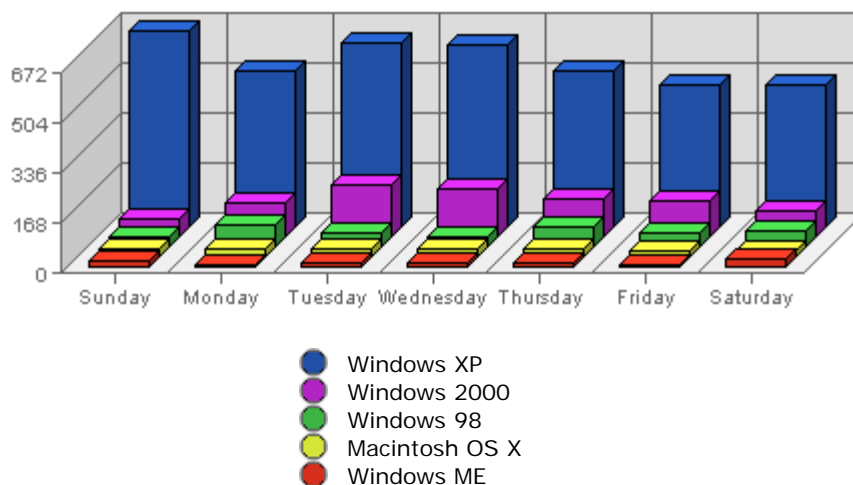

5.	search.msn.com	153	27.44	n/a ▼	5.45%
6.	www.skyscraperpage.com	136	25.71	n/a ▲	4.84%
7.	www.google.com	104	35.00	n/a ▲	3.70%
8.	search.yahoo.com	103	35.62	n/a ▲	3.67%
9.	search.sympatico.msn.ca	69	13.51	n/a ▲	2.46%
10.	ca.search.yahoo.com	52	17.51	n/a ▲	1.85%

Summary:

- During the selected week, **158** distinct referrers are responsible for **2,809** visits. (Averaging **17.78** visits per referrer)
- During the previous week, **148** distinct referrers were responsible for **2,712** visits. (Averaging **18.32** visits per referrer)
- During the selected week there are **158** distinct referrers. During the previous week there were **148** distinct referrers. This is a change of **10 (+6.76%)** distinct referrers.
- During the selected week there are **2,809** referred visits. During the previous week there were **2,712** referred visits. This is a change of **97 (+3.58%)** visits.
- The selected week's average (**17.78** visits per referring site) is **down** by **0.54 (-2.95%)** from last week's average (**18.32** visits per referring site).
- **13.92%** of all referrers provided more visits than the average (**17.78** visits per referrer), and **86.08%** provided less.
- Your top referrer accounts for **638** referred visits, **22.71%** of all referred visits.
- **84** referrers (**53.16%** of all referrers) referred only 1 visit.

Most Common Browser Operating Systems

	Operating System	Visits	Average	Forecasted	% of Total
1.	Windows XP	3,916	1,543.47	n/a ▲	67.25%
2.	Windows 2000	879	469.00	n/a ▼	15.10%
3.	Windows 98	372	344.96	n/a ▼	6.39%
4.	Macintosh OS X	196	58.79	n/a ▲	3.37%