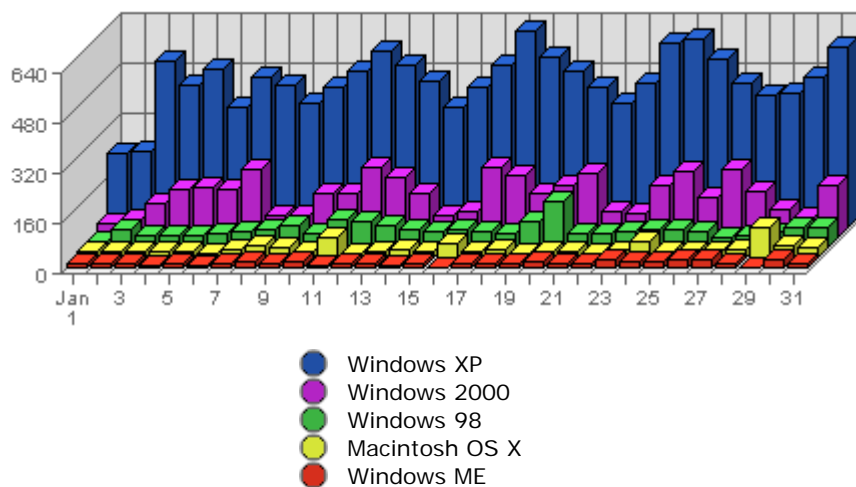

Summary:

- During the selected month, **340** distinct referrers are responsible for **12,755** visits. (Averaging **37.51** visits per referrer)
- During the previous month, **313** distinct referrers were responsible for **9,381** visits. (Averaging **29.97** visits per referrer)
- During the selected month there are **340** distinct referrers. During the previous month there were **313** distinct referrers. This is a change of **27 (+8.63%)** distinct referrers.
- During the selected month there are **12,755** referred visits. During the previous month there were **9,381** referred visits. This is a change of **3,374 (+35.97%)** visits.
- The selected month's average (**37.51** visits per referring site) is **up** by **7.54 (+25.16%)** from last month's average (**29.97** visits per referring site).
- **7.94%** of all referrers provided more visits than the average (**37.51** visits per referrer), and **92.06%** provided less.
- Your top referrer accounts for **3,131** referred visits, **24.55%** of all referred visits.
- **136** referrers (**40.00%** of all referrers) referred only 1 visit.

Most Common Browser Operating Systems