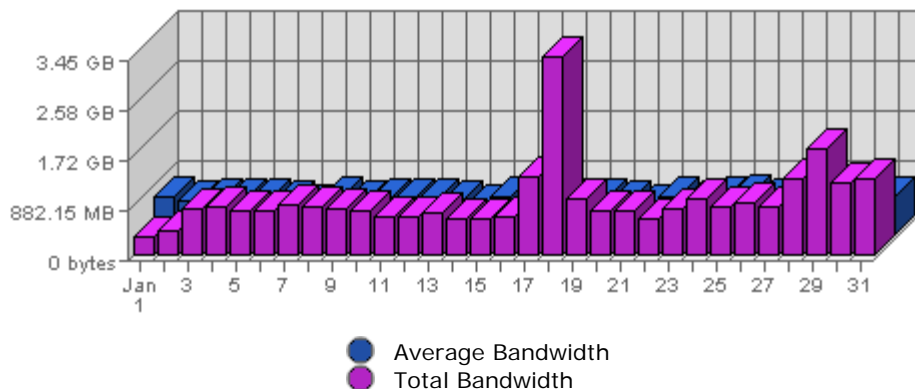

Executive Report
 For the month of January 2005
 For virtual server **LesTwarog**

Bandwidth

Date	Bandwidth	Average	Forecast	% of Total
Sat Jan 01st, 2005	349.11 MB	681.96 MB	n/a ▼	1.16
Sun Jan 02nd, 2005	457.36 MB	610.59 MB	n/a ▲	1.52
Mon Jan 03rd, 2005	821.31 MB	656.27 MB	n/a ▲	2.73
Tue Jan 04th, 2005	860.68 MB	643.67 MB	n/a ▲	2.86
Wed Jan 05th, 2005	800.74 MB	637.58 MB	n/a ▲	2.66
Thu Jan 06th, 2005	792.55 MB	613.65 MB	n/a ▲	2.63
Fri Jan 07th, 2005	897.34 MB	549.32 MB	n/a ▲	2.98
Sat Jan 08th, 2005	860.89 MB	670.48 MB	n/a ▲	2.86
Sun Jan 09th, 2005	845.71 MB	605.30 MB	n/a ▲	2.81
Mon Jan 10th, 2005	777.22 MB	661.96 MB	n/a ▼	2.58
Tue Jan 11th, 2005	671.78 MB	650.90 MB	n/a ▼	2.23
Wed Jan 12th, 2005	674.66 MB	643.02 MB	n/a ▼	2.24
Thu Jan 13th, 2005	750.30 MB	619.61 MB	n/a ▼	2.49
Fri Jan 14th, 2005	650.43 MB	560.92 MB	n/a ▼	2.16
Sat Jan 15th, 2005	662.06 MB	676.83 MB	n/a ▼	2.20
Sun Jan 16th, 2005	700.92 MB	613.32 MB	n/a ▼	2.33
Mon Jan 17th, 2005	1.35 GB	665.80 MB	n/a ▲	4.59
Tue Jan 18th, 2005	3.42 GB	651.58 MB	n/a ▲	11.63
Wed Jan 19th, 2005	1008.14 MB	644.04 MB	n/a ▲	3.35
Thu Jan 20th, 2005	809.43 MB	623.83 MB	n/a ▲	2.69
Fri Jan 21st, 2005	789.80 MB	563.81 MB	n/a ▲	2.62
Sat Jan 22nd, 2005	658.10 MB	676.35 MB	n/a ▼	2.19
Sun Jan 23rd, 2005	836.92 MB	616.14 MB	n/a ▲	2.78
Mon Jan 24th, 2005	1006.57 MB	688.93 MB	n/a ▼	3.34

Summary:

The total amount of bandwidth transferred during the selected month is **29.40 GB**.
The average amount of bandwidth transferred during a month is **5.10 GB**.

The smallest amount of bandwidth transferred occurred on **Sat, Jan 01st 2005** with **349.11 MB** transferred.

The largest amount of bandwidth transferred occurred on **Tue, Jan 18th 2005** with **3.42 GB** transferred.

On average the smallest amount of bandwidth transferred occurs on **Friday** with **280.35 MB** transferred.