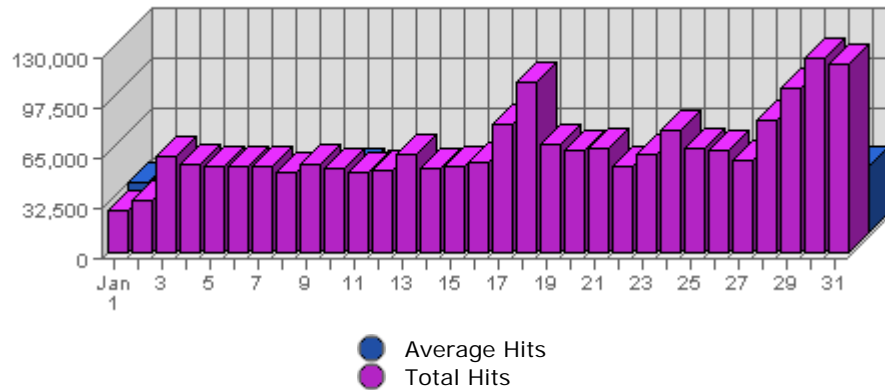

Summary:

The total amount of bandwidth transferred during the selected month is **29.40 GB**.
The average amount of bandwidth transferred during a month is **5.10 GB**.

The smallest amount of bandwidth transferred occurred on **Sat, Jan 01st 2005** with **349.11 MB** transferred.

The largest amount of bandwidth transferred occurred on **Tue, Jan 18th 2005** with **3.42 GB** transferred.

On average the smallest amount of bandwidth transferred occurs on **Friday** with **280.35 MB** transferred.

On average the largest amount of bandwidth transferred occurs on **Tuesday** with **355.27 MB** transferred.

Hits

Date	Hits	Average	Forecast	% of Total
Sat Jan 01st, 2005	27,837	33,078.24	n/a ▲	1.32
Sun Jan 02nd, 2005	34,080	34,256.00	n/a ▼	1.62
Mon Jan 03rd, 2005	63,646	42,059.00	n/a ▲	3.03
Tue Jan 04th, 2005	57,691	40,743.28	n/a ▲	2.74
Wed Jan 05th, 2005	56,934	38,914.50	n/a ▲	2.71
Thu Jan 06th, 2005	56,886	38,988.52	n/a ▲	2.71
Fri Jan 07th, 2005	56,215	34,600.52	n/a ▲	2.67
Sat Jan 08th, 2005	52,766	32,996.34	n/a ▲	2.51
Sun Jan 09th, 2005	58,161	34,253.29	n/a ▲	2.77
Mon Jan 10th, 2005	54,670	42,391.11	n/a ▼	2.60
Tue Jan 11th, 2005	52,742	41,000.06	n/a ▼	2.51
Wed Jan 12th, 2005	54,448	39,183.45	n/a ▼	2.59
Thu Jan 13th, 2005	64,673	39,259.70	n/a ▲	3.08
Fri Jan 14th, 2005	55,210	34,923.12	n/a ▼	2.63
Sat Jan 15th, 2005	56,423	33,300.49	n/a ▲	2.68
Sun Jan 16th, 2005	59,745	34,615.53	n/a ▲	2.84
Mon Jan 17th, 2005	83,200	42,577.15	n/a ▲	3.96
Tue Jan 18th, 2005	111,393	41,175.31	n/a ▲	5.30

Summary:

The total number of hits during the selected month is **2,102,367**.
The average number of hits during a month is **708,443.63**.

The smallest number of hits occurred on **Sat, Jan 01st 2005** with **27,837** hits.
The largest number of hits occurred on **Sun, Jan 30th 2005** with **126,987** hits.