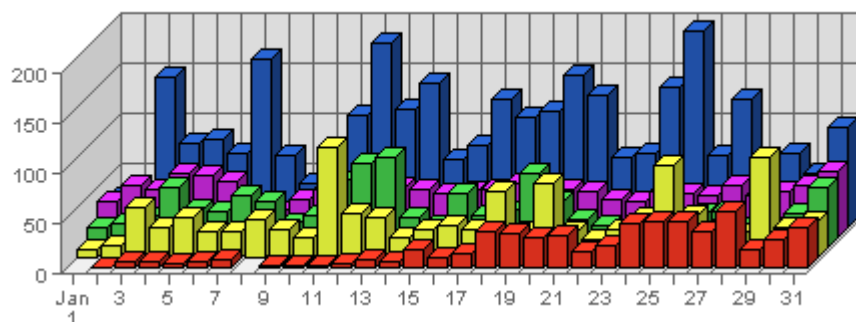

Summary:

- During the selected month, **9,686** distinct pages are responsible for **274,530** page views. (Averaging **28.34** views per page)
- During the previous month, **9,319** distinct pages were responsible for **185,528** page views. (Averaging **19.91** views per page)
- During the selected month there are **9,686** distinct pages. During the previous month there were **9,319** distinct pages. This is a change of **367 (+3.94%)** distinct pages.
- During the selected month there are **274,530** page views. During the previous month there were **185,528** page views. This is a change of **89,002 (+47.97%)** page views.
- The selected month's average (**28.34** views per page) is **up** by **8.43 (+42.34%)** from last month's average (**19.91** views per page).
- **12.86%** of all pages were viewed more than the average (**28.34** views per page), and **87.14%** were viewed less.
- Your top page accounts for **11,367** page views, **4.14%** of all page views.
- **194** pages (**2.00%** of all pages) recorded only 1 page view.

Most Common Referring Sites