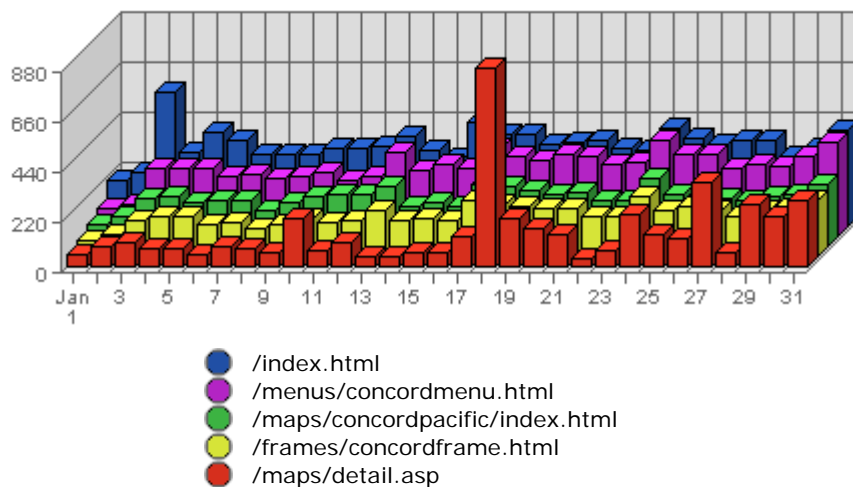

Summary:

The total number of hits during the selected month is **2,102,367**.
The average number of hits during a month is **708,443.63**.

The smallest number of hits occurred on **Sat, Jan 01st 2005** with **27,837** hits.
The largest number of hits occurred on **Sun, Jan 30th 2005** with **126,987** hits.

Summary:

The total number of visits during the selected month is **38,205**.

The average number of visits during a month is **16,131.29**.

The smallest number of visits occurred on **Sat, Jan 01st 2005** with **641** visits.

The largest number of visits occurred on **Tue, Jan 18th 2005** with **1,875** visits.

On average the smallest number of visits occurs on **Saturday** with **798.82** visits.

On average the largest number of visits occurs on **Monday** with **931.36** visits.

Most Common Downloads

No Data Available for selected period

Most Common Page Views

URL	Hits	Average	Forecasted	% of Total
1. /index.html	11,367	6,039.56	n/a ▼	4.14%
2. /menus/concordmenu.html	9,703	3,935.16	n/a ▲	3.53%
3. /maps/concordpacific/index.html	6,767	3,138.00	n/a ▲	2.46%
4. /frames/concordframe.html	5,744	2,340.24	n/a ▲	2.09%
5. /maps/detail.asp	4,746	816.64	n/a ▲	1.73%
6. /map.html	4,358	716.04	n/a ▲	1.59%
7. /menus/mapsmenu.html	4,281	665.76	n/a ▲	1.56%
8. /frames/mapsframe.html	4,254	674.88	n/a ▲	1.55%
9. /maps/dtvanmap.html	3,633	2,569.92	n/a ▼	1.32%
10. /frames/dtvanmapframe.html	3,527	2,539.52	n/a ▼	1.28%