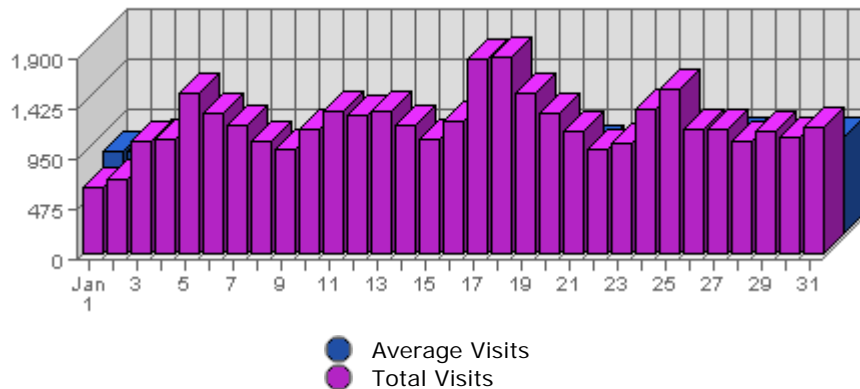

Wed Jan 19th, 2005	70,366	39,407.93	n/a ▲	3.35
Thu Jan 20th, 2005	67,259	39,639.00	n/a ▲	3.20
Fri Jan 21st, 2005	67,841	35,221.46	n/a ▲	3.23
Sat Jan 22nd, 2005	56,659	33,650.83	n/a ▲	2.69
Sun Jan 23rd, 2005	63,795	34,990.60	n/a ▲	3.03
Mon Jan 24th, 2005	80,278	43,183.46	n/a ▼	3.82
Tue Jan 25th, 2005	68,595	42,207.93	n/a ▼	3.26
Wed Jan 26th, 2005	66,349	39,856.59	n/a ▼	3.16
Thu Jan 27th, 2005	61,079	40,045.18	n/a ▼	2.91
Fri Jan 28th, 2005	86,408	35,694.20	n/a ▲	4.11
Sat Jan 29th, 2005	107,011	33,994.24	n/a ▲	5.09
Sun Jan 30th, 2005	126,987	35,414.19	n/a ▲	6.04
Mon Jan 31st, 2005	123,020	43,728.97	n/a ▲	5.85

Summary:

The total number of hits during the selected month is **2,102,367**.
The average number of hits during a month is **708,443.63**.

The smallest number of hits occurred on **Sat, Jan 01st 2005** with **27,837** hits.
The largest number of hits occurred on **Sun, Jan 30th 2005** with **126,987** hits.

On average the smallest number of hits occurs on **Saturday** with **35,068.01** hits.
On average the largest number of hits occurs on **Monday** with **44,878.12** hits.

Visits

Date	Visits	Average	Forecast	% of Total
Sat Jan 01st, 2005	641	783.30	n/a ▼	1.68
Sun Jan 02nd, 2005	715	786.20	n/a ▼	1.87
Mon Jan 03rd, 2005	1,083	899.27	n/a ▲	2.83
Tue Jan 04th, 2005	1,102	895.06	n/a ▲	2.88
Wed Jan 05th, 2005	1,521	886.26	n/a ▲	3.98
Thu Jan 06th, 2005	1,332	901.62	n/a ▲	3.49
Fri Jan 07th, 2005	1,219	828.12	n/a ▲	3.19
Sat Jan 08th, 2005	1,077	781.08	n/a ▲	2.82
Sun Jan 09th, 2005	1,004	785.11	n/a ▲	2.63
Mon Jan 10th, 2005	1,188	902.09	n/a ▲	3.11
Tue Jan 11th, 2005	1,367	898.20	n/a ▲	3.58
Wed Jan 12th, 2005	1,324	895.73	n/a ▼	3.47
Thu Jan 13th, 2005	1,349	908.14	n/a ▲	3.53