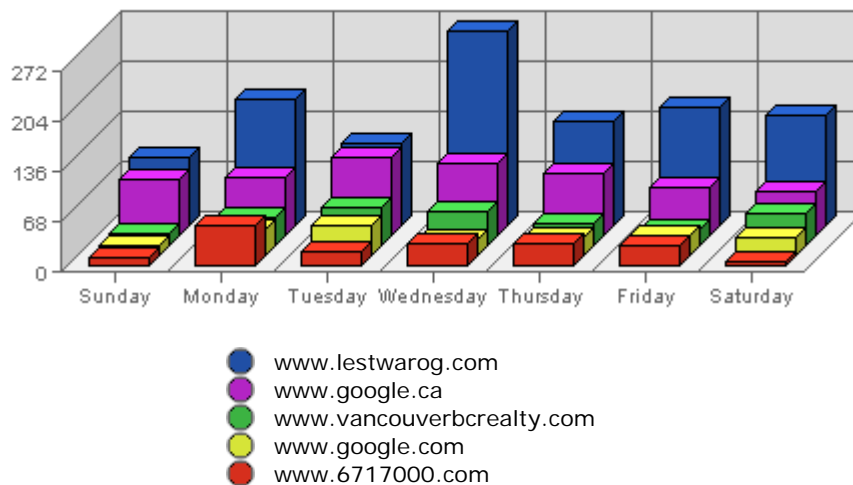

6.	/menus/mapsmenu.html	2,063	410.27	n/a ▼	2.86%
7.	/frames/concordframe.html	1,839	712.96	n/a ▼	2.55%
8.	/maps/detail.asp	1,267	311.83	n/a ▲	1.75%
9.	/maps/coalharbour/index.html	1,082	470.93	n/a ▲	1.50%
10.	/frames/coalframe.html	912	369.30	n/a ▼	1.26%

Summary:

- During the selected week, **5,403** distinct pages are responsible for **72,206** page views. (Averaging **13.36** views per page)
- During the previous week, **5,367** distinct pages were responsible for **68,490** page views. (Averaging **12.76** views per page)
- During the selected week there are **5,403** distinct pages. During the previous week there were **5,367** distinct pages. This is a change of **36 (+0.67%)** distinct pages.
- During the selected week there are **72,206** page views. During the previous week there were **68,490** page views. This is a change of **3,716 (+5.43%)** page views.
- The selected week's average (**13.36** views per page) is **up** by **0.60 (+4.70%)** from last week's average (**12.76** views per page).
- **15.14%** of all pages were viewed more than the average (**13.36** views per page), and **84.86%** were viewed less.
- Your top page accounts for **3,209** page views, **4.44%** of all page views.
- **1,848** pages (**34.20%** of all pages) recorded only 1 page view.

Most Common Referring Sites

	Referring Site	Referrals	Average	Forecasted	% of Total
1.	www.lestwarog.com	1,104	254.50	n/a ▲	28.94%
2.	www.google.ca	577	117.92	n/a ▲	15.12%
3.	www.vancouverbcrealty.com	259	118.78	n/a ▲	6.79%
4.	www.google.com	194	45.81	n/a ▲	5.09%
5.	www.6717000.com	188	105.20	n/a ▲	4.93%