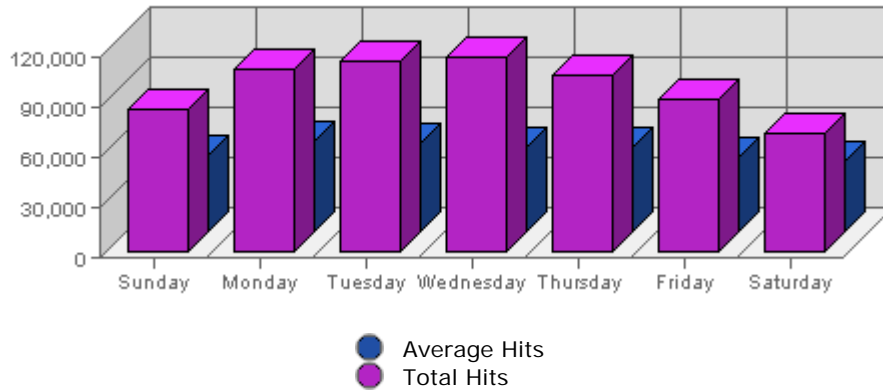

Summary:

The total amount of bandwidth transferred during the selected week is **8.95 GB**.

The average amount of bandwidth transferred during a week is **2.29 GB**.

The smallest amount of bandwidth transferred occurred on **Sat, Jun 11th 2005** with **1.05 GB** transferred.

The largest amount of bandwidth transferred occurred on **Wed, Jun 08th 2005** with **1.46 GB** transferred.

On average the smallest amount of bandwidth transferred occurs on **Friday** with **448.01 MB** transferred.

On average the largest amount of bandwidth transferred occurs on **Tuesday** with **540.59 MB** transferred.

Hits

Date	Hits	Average	Forecast	% of Total
Sun Jun 05th, 2005	85,545	45,641.47	n/a ▼	12.29
Mon Jun 06th, 2005	109,577	55,033.65	n/a ▼	15.75
Tue Jun 07th, 2005	114,462	52,958.20	n/a ▲	16.45
Wed Jun 08th, 2005	116,446	51,382.42	n/a ▲	16.73
Thu Jun 09th, 2005	106,130	50,789.64	n/a ▲	15.25
Fri Jun 10th, 2005	92,024	45,570.98	n/a ▼	13.22
Sat Jun 11th, 2005	71,692	43,042.47	n/a ▲	10.30

Summary:

The total number of hits during the selected week is **695,876**.
The average number of hits during a week is **235,572.23**.

The smallest number of hits occurred on **Sat, Jun 11th 2005** with **71,692** hits.
The largest number of hits occurred on **Wed, Jun 08th 2005** with **116,446** hits.