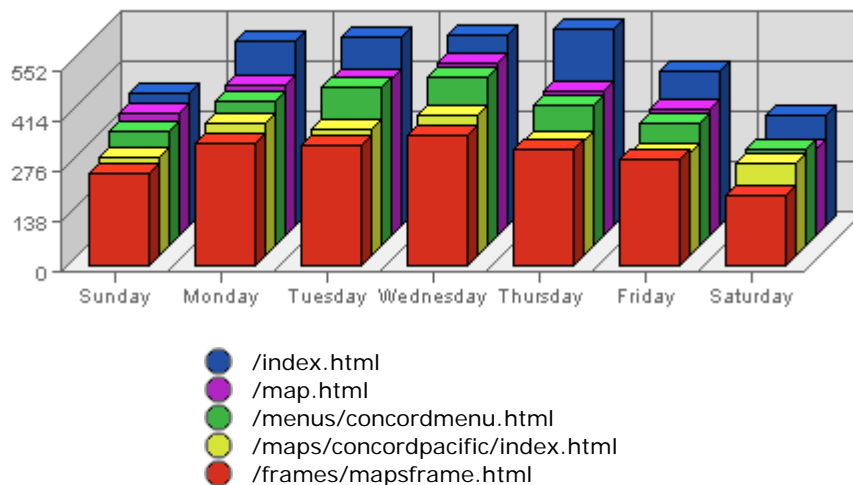

Date	Visits	Average	Forecast	% of Total
Sun Jun 05th, 2005	1,422	966.98	n/a ▼	10.98
Mon Jun 06th, 2005	1,813	1,116.76	n/a ▼	13.99
Tue Jun 07th, 2005	2,008	1,112.06	n/a ▼	15.50
Wed Jun 08th, 2005	2,037	1,086.77	n/a ▲	15.72
Thu Jun 09th, 2005	1,807	1,090.32	n/a ▲	13.95
Fri Jun 10th, 2005	1,941	1,022.38	n/a ▲	14.98
Sat Jun 11th, 2005	1,927	973.62	n/a ▲	14.87

Summary:

The total number of visits during the selected week is **12,955**.

The average number of visits during a week is **5,040.50**.

The smallest number of visits occurred on **Sun, Jun 05th 2005** with **1,422** visits.

The largest number of visits occurred on **Wed, Jun 08th 2005** with **2,037** visits.

On average the smallest number of visits occurs on **Sunday** with **963.72** visits.

On average the largest number of visits occurs on **Monday** with **1,124.76** visits.

Most Common Downloads

No Data Available for selected period

Most Common Page Views

	URL	Hits	Average	Forecasted	% of Total
1.	/index.html	3,209	1,619.59	n/a ▲	4.44%
2.	/map.html	2,660	439.25	n/a ▼	3.68%
3.	/menus/concordmenu.html	2,623	1,145.23	n/a ▼	3.63%
4.	/maps/concordpacific/index.html	2,242	904.86	n/a ▲	3.11%
5.	/frames/mapsframe.html	2,106	413.23	n/a ▲	2.92%