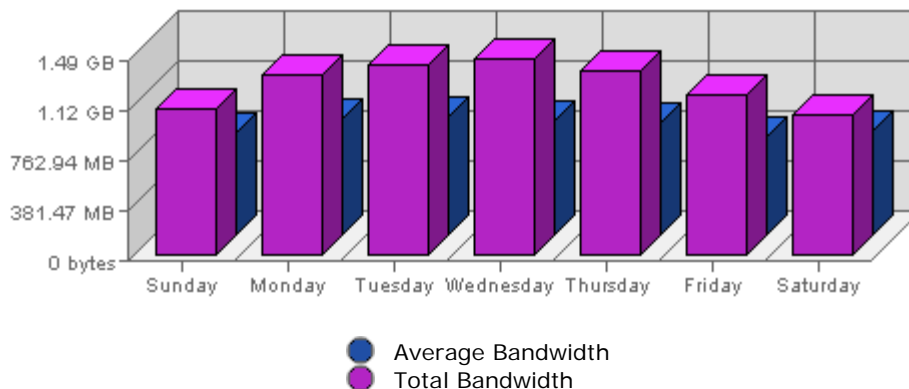

Executive Report
For the week of June 05th 2005
For virtual server **LesTwarog**

Bandwidth

Date	Bandwidth	Average	Forecast	% of Total
Sun Jun 05th, 2005	1.10 GB	790.04 MB	n/a ▼	12.28
Mon Jun 06th, 2005	1.34 GB	897.31 MB	n/a ▼	15.02
Tue Jun 07th, 2005	1.42 GB	904.24 MB	n/a ▲	15.88
Wed Jun 08th, 2005	1.46 GB	870.32 MB	n/a ▲	16.34
Thu Jun 09th, 2005	1.38 GB	858.50 MB	n/a ▲	15.42
Fri Jun 10th, 2005	1.19 GB	757.84 MB	n/a ▲	13.34
Sat Jun 11th, 2005	1.05 GB	801.53 MB	n/a ▲	11.73

Summary:

The total amount of bandwidth transferred during the selected week is **8.95 GB**.

The average amount of bandwidth transferred during a week is **2.29 GB**.

The smallest amount of bandwidth transferred occurred on **Sat, Jun 11th 2005** with **1.05 GB** transferred.

The largest amount of bandwidth transferred occurred on **Wed, Jun 08th 2005** with **1.46 GB** transferred.

On average the smallest amount of bandwidth transferred occurs on **Friday** with **448.01 MB** transferred.

On average the largest amount of bandwidth transferred occurs on **Tuesday** with **540.59 MB** transferred.

Hits

Date	Hits	Average	Forecast	% of Total
Sun Jun 05th, 2005	85,545	45,641.47	n/a ▼	12.29
Mon Jun 06th, 2005	109,577	55,033.65	n/a ▼	15.75
Tue Jun 07th, 2005	114,462	52,958.20	n/a ▲	16.45
Wed Jun 08th, 2005	116,446	51,382.42	n/a ▲	16.73
Thu Jun 09th, 2005	106,130	50,789.64	n/a ▲	15.25
Fri Jun 10th, 2005	92,024	45,570.98	n/a ▼	13.22
Sat Jun 11th, 2005	71,692	43,042.47	n/a ▲	10.30