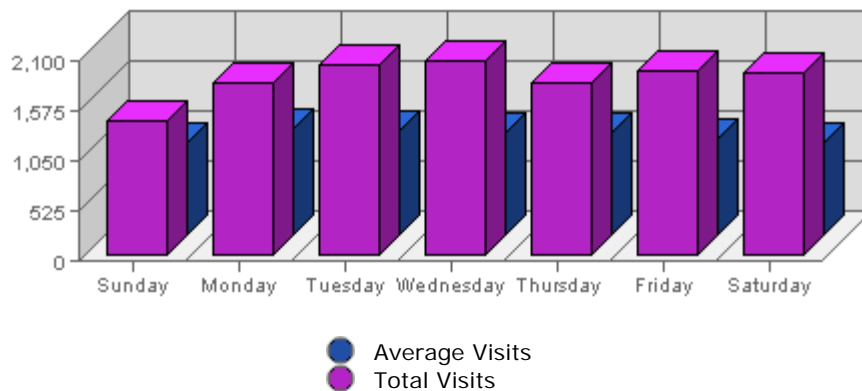

The largest amount of bandwidth transferred occurred on **Wed, Jun 08th 2005** with **1.46 GB** transferred.

On average the smallest amount of bandwidth transferred occurs on **Friday** with **448.01 MB** transferred.

On average the largest amount of bandwidth transferred occurs on **Tuesday** with **540.59 MB** transferred.

Hits

Date	Hits	Average	Forecast	% of Total
Sun Jun 05th, 2005	85,545	45,641.47	n/a ▼	12.29
Mon Jun 06th, 2005	109,577	55,033.65	n/a ▼	15.75
Tue Jun 07th, 2005	114,462	52,958.20	n/a ▲	16.45
Wed Jun 08th, 2005	116,446	51,382.42	n/a ▲	16.73
Thu Jun 09th, 2005	106,130	50,789.64	n/a ▲	15.25
Fri Jun 10th, 2005	92,024	45,570.98	n/a ▼	13.22
Sat Jun 11th, 2005	71,692	43,042.47	n/a ▲	10.30

Summary:

The total number of hits during the selected week is **695,876**.
The average number of hits during a week is **235,572.23**.

The smallest number of hits occurred on **Sat, Jun 11th 2005** with **71,692** hits.
The largest number of hits occurred on **Wed, Jun 08th 2005** with **116,446** hits.

On average the smallest number of hits occurs on **Saturday** with **43,371.77** hits.
On average the largest number of hits occurs on **Monday** with **55,660.59** hits.

Visits

Date	Visits	Average	Forecast	% of Total
Sun Jun 05th, 2005	1,422	966.98	n/a ▼	10.98
Mon Jun 06th, 2005	1,813	1,116.76	n/a ▼	13.99
Tue Jun 07th, 2005	2,008	1,112.06	n/a ▼	15.50
Wed Jun 08th, 2005	2,037	1,086.77	n/a ▲	15.72
Thu Jun 09th, 2005	1,807	1,090.32	n/a ▲	13.95
Fri Jun 10th, 2005	1,941	1,022.38	n/a ▲	14.98
Sat Jun 11th, 2005	1,927	973.62	n/a ▲	14.87