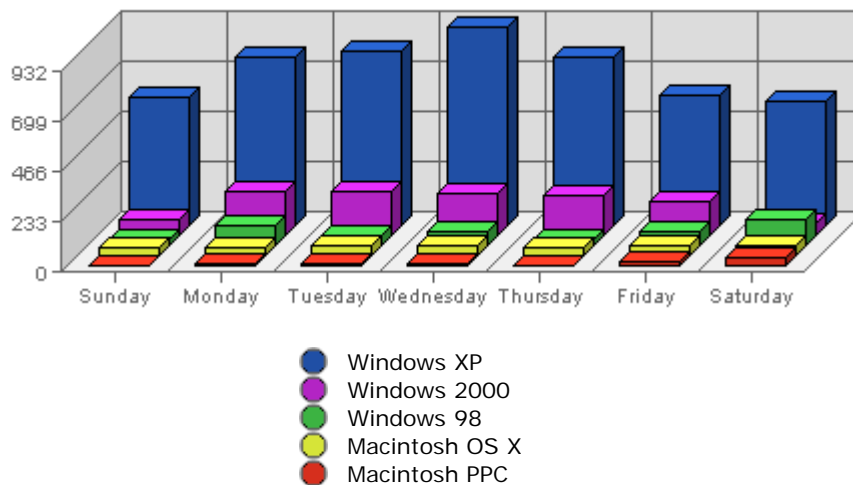

6.	vancouver.craigslist.org	171	10.96	n/a ▲	4.48%
7.	search.yahoo.com	162	48.31	n/a ▼	4.25%
8.	search.msn.com	117	42.63	n/a ▲	3.07%
9.	ca.search.yahoo.com	91	27.13	n/a ▼	2.39%
10.	forum.skyscraperpage.com	90	12.97	n/a ▼	2.36%

Summary:

- During the selected week, **201** distinct referrers are responsible for **3,815** visits.
  (Averaging **18.98** visits per referrer)
- During the previous week, **161** distinct referrers were responsible for **3,081** visits.
  (Averaging **19.14** visits per referrer)
- During the selected week there are **201** distinct referrers.
  During the previous week there were **161** distinct referrers.
  This is a change of **40 (+24.84%)** distinct referrers.
- During the selected week there are **3,815** referred visits.
  During the previous week there were **3,081** referred visits.
  This is a change of **734 (+23.82%)** visits.
- The selected week's average (**18.98** visits per referring site) is **down** by **0.16 (-0.84%)** from last week's average (**19.14** visits per referring site).
- **10.95%** of all referrers provided more visits than the average (**18.98** visits per referrer), and **89.05%** provided less.
- Your top referrer accounts for **1,104** referred visits, **28.94%** of all referred visits.
- **96** referrers (**47.76%** of all referrers) referred only 1 visit.

Most Common Browser Operating Systems

	Operating System	Visits	Average	Forecasted	% of Total
1.	Windows XP	5,109	1,927.97	n/a ▲	68.38%
2.	Windows 2000	1,102	536.96	n/a ▲	14.75%
3.	Windows 98	473	353.66	n/a ▲	6.33%
4.	Macintosh OS X	323	86.48	n/a ▲	4.32%
5.	Macintosh PPC	131	57.80	n/a ▲	1.75%