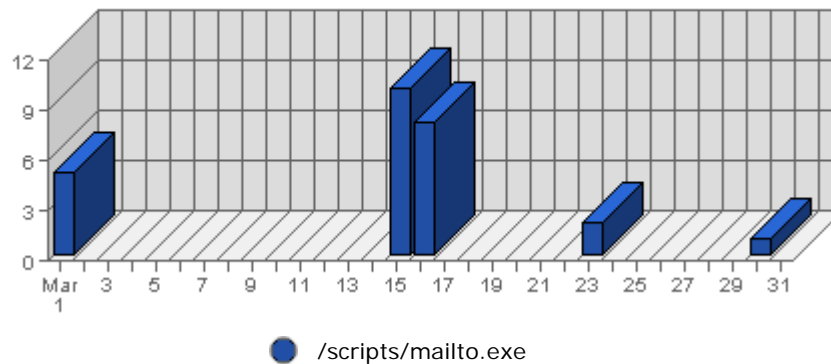

Mon Mar 14th, 2005	1,977	981.41	n/a ▲	3.66
Tue Mar 15th, 2005	2,526	977.60	n/a ▲	4.68
Wed Mar 16th, 2005	2,298	965.05	n/a ▲	4.26
Thu Mar 17th, 2005	1,627	973.49	n/a ▲	3.01
Fri Mar 18th, 2005	1,667	908.34	n/a ▼	3.09
Sat Mar 19th, 2005	1,856	866.18	n/a ▼	3.44
Sun Mar 20th, 2005	1,832	866.93	n/a ▲	3.39
Mon Mar 21st, 2005	2,103	994.68	n/a ▲	3.89
Tue Mar 22nd, 2005	1,920	997.97	n/a ▼	3.56
Wed Mar 23rd, 2005	1,978	982.36	n/a ▼	3.66
Thu Mar 24th, 2005	2,049	982.09	n/a ▲	3.79
Fri Mar 25th, 2005	1,580	918.19	n/a ▼	2.93
Sat Mar 26th, 2005	1,696	879.37	n/a ▼	3.14
Sun Mar 27th, 2005	1,670	879.63	n/a ▼	3.09
Mon Mar 28th, 2005	1,561	1,009.26	n/a ▼	2.89
Tue Mar 29th, 2005	1,591	1,009.95	n/a ▼	2.95
Wed Mar 30th, 2005	1,617	995.13	n/a ▼	2.99
Thu Mar 31st, 2005	1,507	995.95	n/a ▼	2.79

Summary:

The total number of visits during the selected month is **54,003**.

The average number of visits during a month is **18,057.81**.

The smallest number of visits occurred on **Sun, Mar 06th 2005** with **1,325** visits.

The largest number of visits occurred on **Tue, Mar 15th 2005** with **2,526** visits.

On average the smallest number of visits occurs on **Sunday** with **889.90** visits.

On average the largest number of visits occurs on **Tuesday** with **1,017.40** visits.

Most Common Downloads

URL	Downloads	Average	Forecasted	% of Total
1. /scripts/mailto.exe	26	2.11	n/a ▲	100.00%

Summary:

- During the selected month, **1** distinct file is responsible for **26** downloads.
  (Averaging **26.00** downloads per file)