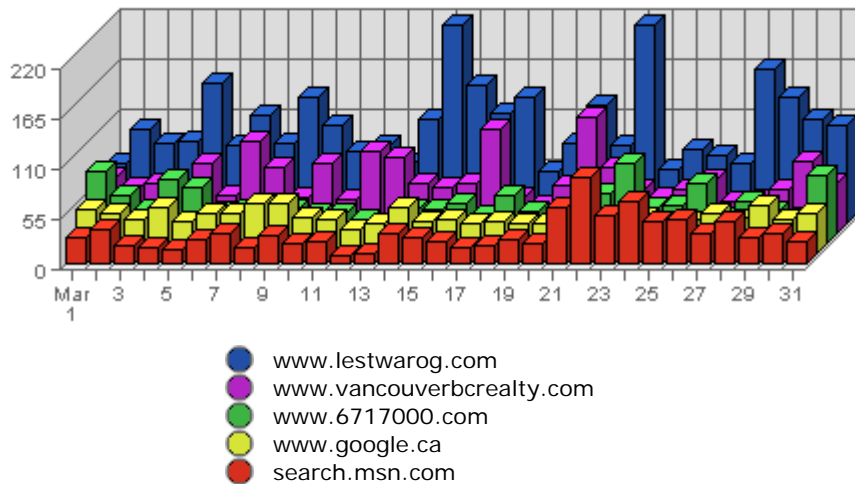

During the previous month there were **9,885** distinct pages.
This is a change of **-2,197 (-22.23%)** distinct pages.

- During the selected month there are **300,529** page views.
  During the previous month there were **268,018** page views.
  This is a change of **32,511 (+12.13%)** page views.
- The selected month's average (**39.09** views per page) is **up** by **11.98 (+44.19%)** from last month's average (**27.11** views per page).
- **13.06%** of all pages were viewed more than the average (**39.09** views per page), and **86.94%** were viewed less.
- Your top page accounts for **13,222** page views, **4.40%** of all page views.
- **1,317** pages (**17.13%** of all pages) recorded only 1 page view.

Most Common Referring Sites

Referring Site	Referrals	Average	Forecasted	% of Total
1. www.lestwarog.com	3,435	896.48	n/a ▲	23.55%
2. www.vancouverbcrealty.com	1,909	459.70	n/a ▲	13.09%
3. www.6717000.com	1,398	425.89	n/a ▼	9.58%
4. www.google.ca	1,266	415.56	n/a ▲	8.68%
5. search.msn.com	1,026	161.56	n/a ▲	7.03%
6. www.google.com	492	169.11	n/a ▲	3.37%
7. forum.skyscraperpage.com	389	14.41	n/a ■	2.67%
8. search.yahoo.com	378	166.93	n/a ▼	2.59%
9. www.xanga.com	297	11.48	n/a ■	2.04%
10. vancouver.craigslist.org	290	10.74	n/a ■	1.99%

Summary:

- During the selected month, **377** distinct referrers are responsible for **14,589** visits.
  (Averaging **38.70** visits per referrer)
- During the previous month, **337** distinct referrers were responsible for **11,514** visits.
  (Averaging **34.17** visits per referrer)
- During the selected month there are **377** distinct referrers.