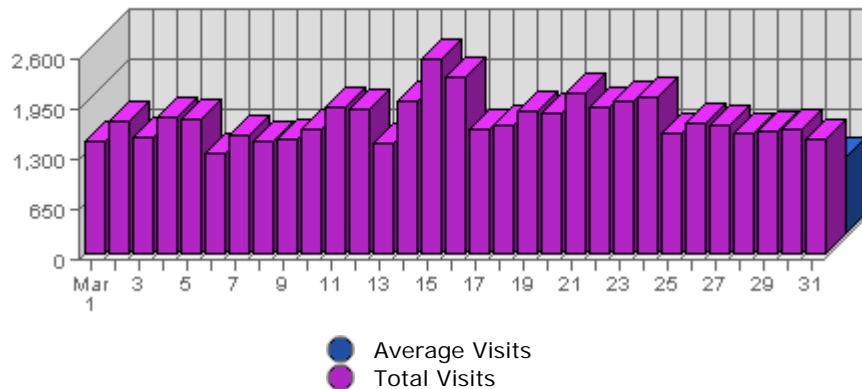

Sat Mar 19th, 2005	76,558	38,291.34	n/a ▼	2.75
Sun Mar 20th, 2005	92,947	40,653.29	n/a ▲	3.34
Mon Mar 21st, 2005	85,450	48,925.73	n/a ▼	3.07
Tue Mar 22nd, 2005	86,646	47,033.14	n/a ▼	3.11
Wed Mar 23rd, 2005	105,692	45,056.26	n/a ▲	3.80
Thu Mar 24th, 2005	89,015	44,986.93	n/a ▼	3.20
Fri Mar 25th, 2005	80,728	40,419.26	n/a ▲	2.90
Sat Mar 26th, 2005	72,399	38,801.56	n/a ▼	2.60
Sun Mar 27th, 2005	74,551	41,341.37	n/a ▼	2.68
Mon Mar 28th, 2005	80,666	49,406.32	n/a ▼	2.90
Tue Mar 29th, 2005	84,206	47,547.60	n/a ▼	3.03
Wed Mar 30th, 2005	105,813	45,833.64	n/a ▲	3.80
Thu Mar 31st, 2005	86,288	45,558.73	n/a ▼	3.10

Summary:

The total number of hits during the selected month is **2,782,383**.
The average number of hits during a month is **825,603.96**.

The smallest number of hits occurred on **Sat, Mar 26th 2005** with **72,399** hits.
The largest number of hits occurred on **Wed, Mar 02nd 2005** with **118,604** hits.

On average the smallest number of hits occurs on **Saturday** with **39,243.63** hits.
On average the largest number of hits occurs on **Monday** with **49,812.29** hits.

Visits

Date	Visits	Average	Forecast	% of Total
Tue Mar 01st, 2005	1,480	963.82	n/a ▼	2.74
Wed Mar 02nd, 2005	1,732	947.65	n/a ▼	3.21
Thu Mar 03rd, 2005	1,518	957.16	n/a ▲	2.81
Fri Mar 04th, 2005	1,769	883.11	n/a ▲	3.28
Sat Mar 05th, 2005	1,751	839.92	n/a ▲	3.24
Sun Mar 06th, 2005	1,325	852.73	n/a ▼	2.45
Mon Mar 07th, 2005	1,552	973.59	n/a ▼	2.87
Tue Mar 08th, 2005	1,481	970.80	n/a ▲	2.74
Wed Mar 09th, 2005	1,486	958.11	n/a ▼	2.75
Thu Mar 10th, 2005	1,621	964.74	n/a ▲	3.00
Fri Mar 11th, 2005	1,915	894.92	n/a ▲	3.55
Sat Mar 12th, 2005	1,872	852.40	n/a ▲	3.47
Sun Mar 13th, 2005	1,446	859.11	n/a ▲	2.68