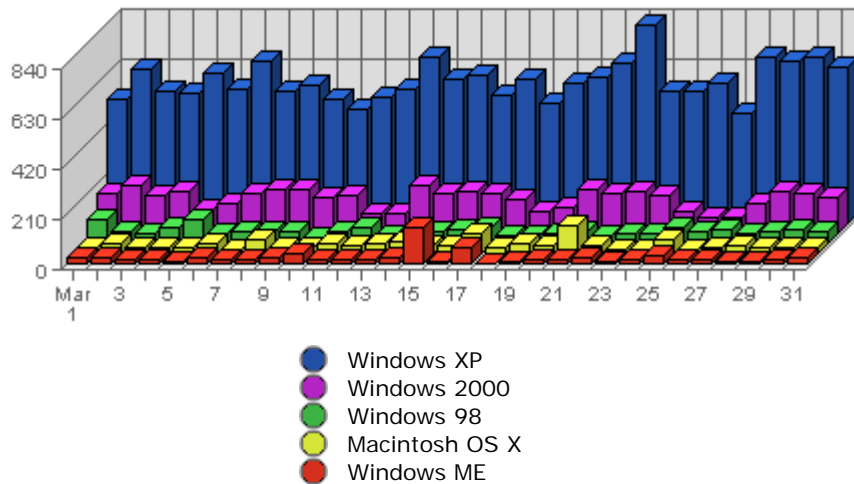

During the previous month there were **337** distinct referrers.
This is a change of **40 (+11.87%)** distinct referrers.

- During the selected month there are **14,589** referred visits.
  During the previous month there were **11,514** referred visits.
  This is a change of **3,075 (+26.71%)** visits.
- The selected month's average (**38.70** visits per referring site) is **up** by **4.53 (+13.26%)** from last month's average (**34.17** visits per referring site).
- **8.22%** of all referrers provided more visits than the average (**38.70** visits per referrer), and **91.78%** provided less.
- Your top referrer accounts for **3,435** referred visits, **23.55%** of all referred visits.
- **165** referrers (**43.77%** of all referrers) referred only 1 visit.

Most Common Browser Operating Systems

	Operating System	Visits	Average	Forecasted	% of Total
1.	Windows XP	18,651	7,290.26	n/a ▲	65.22%
2.	Windows 2000	4,663	2,172.33	n/a ▲	16.30%
3.	Windows 98	1,721	1,516.30	n/a ▲	6.02%
4.	Macintosh OS X	1,276	300.19	n/a ▲	4.46%
5.	Windows ME	869	528.41	n/a ▲	3.04%
6.	Macintosh PPC	404	237.41	n/a ▲	1.41%
7.	Windows 2003	267	45.93	n/a ▲	0.93%
8.	Windows 95	249	120.00	n/a ▲	0.87%
9.	Linux	244	192.96	n/a ▲	0.85%
10.	Windows NT	229	170.22	n/a ▲	0.80%

Summary:

- During the selected month, **16** distinct browser operating systems are seen in **28,599** visits.
  (Averaging **1,787.44** visits per browser operating system)
- During the previous month, **15** distinct browser operating systems were seen in **23,541** visits.
  (Averaging **1,569.40** visits per browser operating system)
- During the selected month there are visits from **16** distinct browser operating systems.