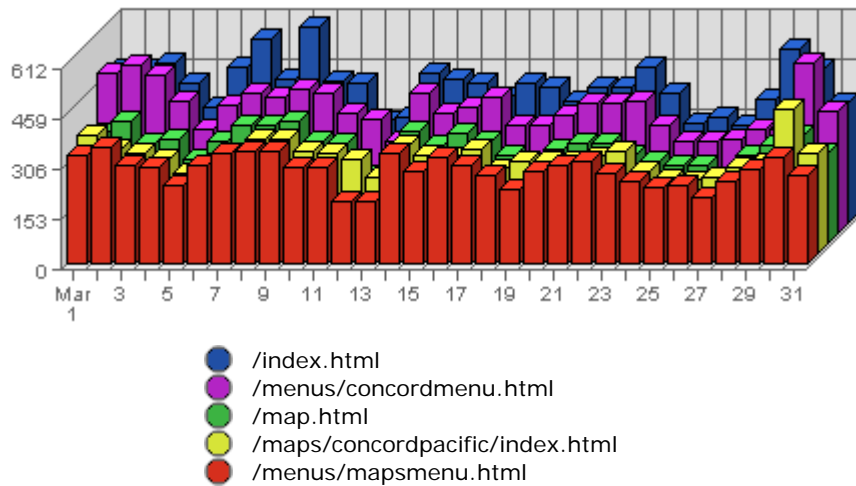

- During the previous month, **1** distinct file was responsible for **12** downloads.
  (Averaging **12.00** downloads per file)
- During the selected month there is **1** distinct file.
  During the previous month there was **1** distinct file.
  This is a change of **0 (0.00%)** distinct files.
- The selected month's average (**26.00** downloads per download) is **up** by **(+116.67%)** from last month's average (**12.00** downloads per download).
- **100.00%** of all files were downloaded more than the average (**26.00** downloads per file), and **0.00%** were downloaded less.
- Your top file accounts for downloads, **100.00%** of all downloads.
- **0** files (**0.00%** of all files) recorded only 1 download.

Most Common Page Views

	URL	Hits	Average	Forecasted	% of Total
1.	/index.html	13,222	6,569.30	n/a ▲	4.40%
2.	/menus/concordmenu.html	11,923	4,509.52	n/a ▲	3.97%
3.	/map.html	9,201	1,285.48	n/a ▲	3.06%
4.	/maps/concordpacific/index.html	9,179	3,529.11	n/a ▲	3.05%
5.	/menus/mapsmenu.html	8,860	1,219.56	n/a ▲	2.95%
6.	/frames/mapsframe.html	8,833	1,225.41	n/a ▲	2.94%
7.	/frames/concordframe.html	8,175	2,732.30	n/a ▲	2.72%
8.	/maps/detail.asp	5,107	1,134.74	n/a ▼	1.70%
9.	/maps/coalharbour/index.html	4,780	1,869.67	n/a ▲	1.59%
10.	/frames/coalframe.html	4,354	1,424.93	n/a ▲	1.45%

Summary:

- During the selected month, **7,688** distinct pages are responsible for **300,529** page views.
  (Averaging **39.09** views per page)
- During the previous month, **9,885** distinct pages were responsible for **268,018** page views.
  (Averaging **27.11** views per page)
- During the selected month there are **7,688** distinct pages.