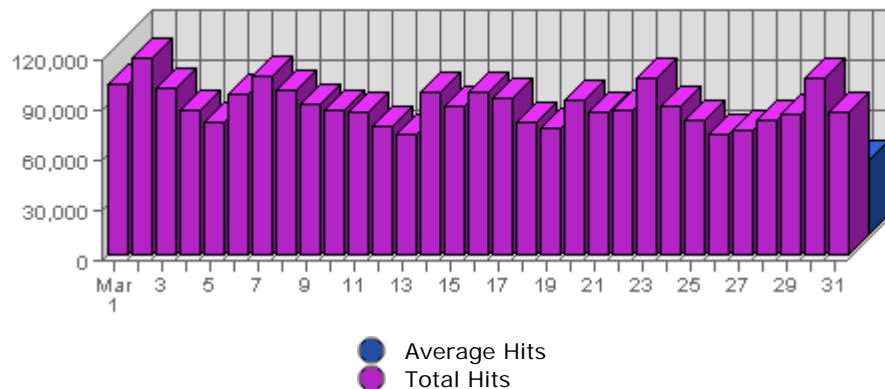

Summary:

The total amount of bandwidth transferred during the selected month is **34.19 GB**.
The average amount of bandwidth transferred during a month is **6.94 GB**.

The smallest amount of bandwidth transferred occurred on **Sun, Mar 13th 2005** with **858.93 MB** transferred.

The largest amount of bandwidth transferred occurred on **Thu, Mar 24th 2005** with **1.99 GB** transferred.

On average the smallest amount of bandwidth transferred occurs on **Friday** with **349.29 MB** transferred.

On average the largest amount of bandwidth transferred occurs on **Tuesday** with **439.46 MB** transferred.

Hits

Date	Hits	Average	Forecast	% of Total
Tue Mar 01st, 2005	102,869	44,976.48	n/a ▼	3.70
Wed Mar 02nd, 2005	118,604	42,743.64	n/a ▲	4.26
Thu Mar 03rd, 2005	100,069	42,989.78	n/a ▼	3.60
Fri Mar 04th, 2005	86,775	38,645.72	n/a ▲	3.12
Sat Mar 05th, 2005	80,161	37,172.89	n/a ▼	2.88
Sun Mar 06th, 2005	96,039	39,459.52	n/a ▲	3.45
Mon Mar 07th, 2005	107,446	47,457.00	n/a ▲	3.86
Tue Mar 08th, 2005	99,260	45,758.81	n/a ▼	3.57
Wed Mar 09th, 2005	90,063	43,755.11	n/a ▼	3.24
Thu Mar 10th, 2005	86,932	43,761.12	n/a ▼	3.12
Fri Mar 11th, 2005	85,825	39,287.44	n/a ▼	3.08
Sat Mar 12th, 2005	76,950	37,761.77	n/a ▼	2.77
Sun Mar 13th, 2005	72,413	40,224.11	n/a ▼	2.60
Mon Mar 14th, 2005	97,623	48,267.66	n/a ▼	3.51
Tue Mar 15th, 2005	89,107	46,472.16	n/a ▼	3.20
Wed Mar 16th, 2005	97,636	44,364.42	n/a ▲	3.51
Thu Mar 17th, 2005	93,752	44,336.73	n/a ▲	3.37
Fri Mar 18th, 2005	79,900	39,899.78	n/a ▼	2.87

Summary:

The total number of hits during the selected month is **2,782,383**.
The average number of hits during a month is **825,603.96**.

The smallest number of hits occurred on **Sat, Mar 26th 2005** with **72,399** hits.
The largest number of hits occurred on **Wed, Mar 02nd 2005** with **118,604** hits.