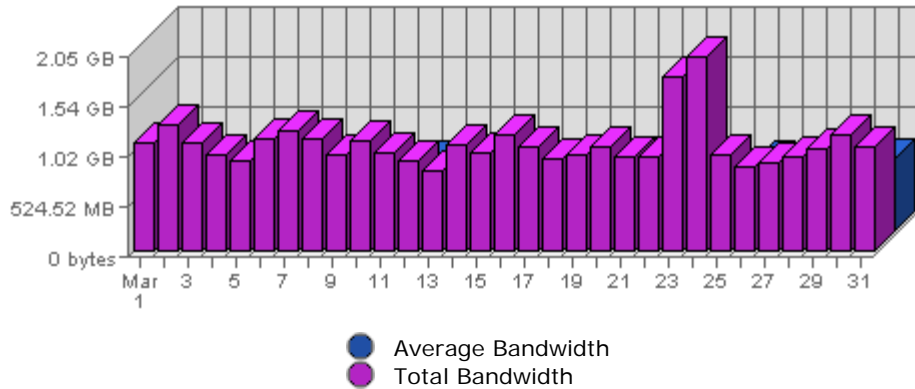

Executive Report
 For the month of March 2005
 For virtual server **LesTwarog**

Bandwidth

Date	Bandwidth	Average	Forecast	% of Total
Tue Mar 01st, 2005	1.13 GB	778.86 MB	n/a ▼	3.30
Wed Mar 02nd, 2005	1.30 GB	701.68 MB	n/a ▲	3.81
Thu Mar 03rd, 2005	1.12 GB	702.00 MB	n/a ▲	3.26
Fri Mar 04th, 2005	1009.51 MB	633.25 MB	n/a ▲	2.88
Sat Mar 05th, 2005	950.65 MB	734.34 MB	n/a ▼	2.72
Sun Mar 06th, 2005	1.17 GB	690.29 MB	n/a ▲	3.41
Mon Mar 07th, 2005	1.23 GB	755.71 MB	n/a ▲	3.60
Tue Mar 08th, 2005	1.16 GB	788.72 MB	n/a ▲	3.39
Wed Mar 09th, 2005	1007.29 MB	718.36 MB	n/a ▼	2.88
Thu Mar 10th, 2005	1.15 GB	713.61 MB	n/a ▲	3.35
Fri Mar 11th, 2005	1.01 GB	643.15 MB	n/a ▲	2.95
Sat Mar 12th, 2005	962.31 MB	740.03 MB	n/a ▲	2.75
Sun Mar 13th, 2005	858.93 MB	703.57 MB	n/a ▼	2.45
Mon Mar 14th, 2005	1.10 GB	769.03 MB	n/a ▼	3.23
Tue Mar 15th, 2005	1.02 GB	798.94 MB	n/a ▼	2.99
Wed Mar 16th, 2005	1.20 GB	725.77 MB	n/a ▲	3.50
Thu Mar 17th, 2005	1.09 GB	725.38 MB	n/a ▼	3.17
Fri Mar 18th, 2005	977.24 MB	653.15 MB	n/a ▼	2.79
Sat Mar 19th, 2005	1.00 GB	745.73 MB	n/a ▲	2.93
Sun Mar 20th, 2005	1.07 GB	707.56 MB	n/a ▲	3.12
Mon Mar 21st, 2005	1005.31 MB	778.32 MB	n/a ▼	2.87
Tue Mar 22nd, 2005	994.56 MB	805.13 MB	n/a ▼	2.84
Wed Mar 23rd, 2005	1.79 GB	738.24 MB	n/a ▲	5.24
Thu Mar 24th, 2005	1.99 GB	735.03 MB	n/a ▲	5.83

Summary:

The total amount of bandwidth transferred during the selected month is **34.19 GB**.
The average amount of bandwidth transferred during a month is **6.94 GB**.

The smallest amount of bandwidth transferred occurred on **Sun, Mar 13th 2005** with **858.93 MB** transferred.

The largest amount of bandwidth transferred occurred on **Thu, Mar 24th 2005** with **1.99 GB** transferred.

On average the smallest amount of bandwidth transferred occurs on **Friday** with **349.29 MB** transferred.