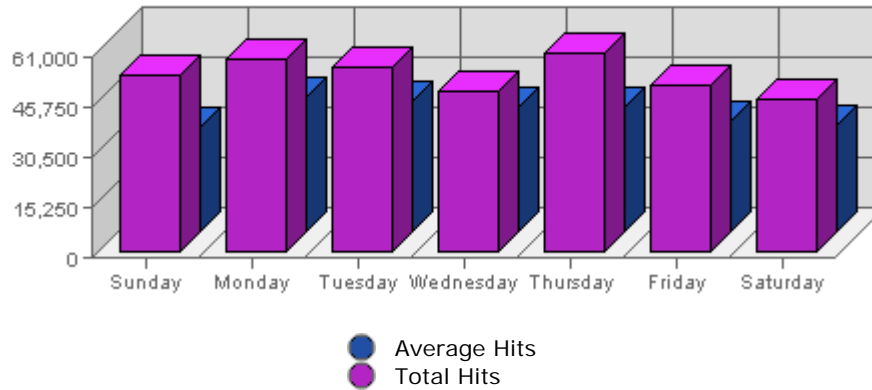

Summary:

The total amount of bandwidth transferred during the selected week is **4.95 GB**.

The average amount of bandwidth transferred during a week is **1017.33 MB**.

The smallest amount of bandwidth transferred occurred on **Sat, Dec 04th 2004** with **580.63 MB** transferred.

The largest amount of bandwidth transferred occurred on **Mon, Nov 29th 2004** with **940.31 MB** transferred.

On average the smallest amount of bandwidth transferred occurs on **Sunday** with **212.24 MB** transferred.

On average the largest amount of bandwidth transferred occurs on **Saturday** with **288.42 MB** transferred.

Hits

Date	Hits	Average	Forecast	% of Total
Sun Nov 28th, 2004	53,690	32,196.03	n/a ▲	14.27
Mon Nov 29th, 2004	58,817	41,240.68	n/a ▲	15.63
Tue Nov 30th, 2004	56,409	40,039.58	n/a ▼	14.99
Wed Dec 01st, 2004	49,102	38,363.31	n/a ▲	13.05
Thu Dec 02nd, 2004	60,842	38,310.52	n/a ▲	16.17
Fri Dec 03rd, 2004	50,894	34,155.36	n/a ▼	13.53
Sat Dec 04th, 2004	46,519	32,532.85	n/a ▲	12.36

Summary:

The total number of hits during the selected week is **376,273**.

The average number of hits during a week is **153,768.49**.

The smallest number of hits occurred on **Sat, Dec 04th 2004** with **46,519** hits.