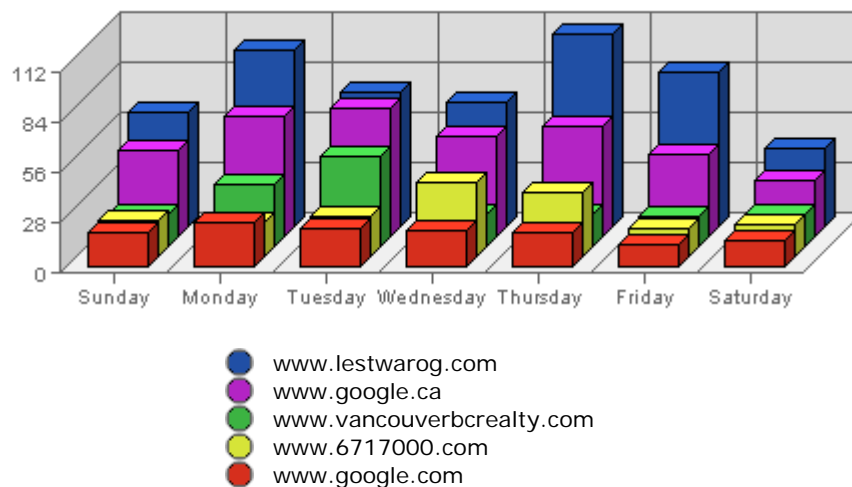

3.	/maps/dtvanmap.html	1,379	559.98	n/a ▲	3.11%
4.	/frames/dtvanmapframe.html	1,375	554.02	n/a ▲	3.10%
5.	/maps/concordpacific/index.html	1,373	666.37	n/a ▲	3.10%
6.	/frames/concordframe.html	1,182	487.64	n/a ▲	2.67%
7.	/maps/coalharbour/index.html	745	365.32	n/a ▲	1.68%
8.	/maps/detail.asp	703	122.63	n/a ▼	1.59%
9.	/frames/coalframe.html	595	264.02	n/a ▲	1.34%
10.	/menus/coalmenu.html	585	262.24	n/a ▲	1.32%

Summary:

- During the selected week, **3,900** distinct pages are responsible for **44,302** page views. (Averaging **11.36** views per page)
- During the previous week, **3,862** distinct pages were responsible for **44,171** page views. (Averaging **11.44** views per page)
- During the selected week there are **3,900** distinct pages. During the previous week there were **3,862** distinct pages. This is a change of **38 (+0.98%)** distinct pages.
- During the selected week there are **44,302** page views. During the previous week there were **44,171** page views. This is a change of **131 (+0.30%)** page views.
- The selected week's average (**11.36** views per page) is **down** by **0.08 (-0.70%)** from last week's average (**11.44** views per page).
- **15.97%** of all pages were viewed more than the average (**11.36** views per page), and **84.03%** were viewed less.
- Your top page accounts for **2,644** page views, **5.97%** of all page views.
- **1,415** pages (**36.28%** of all pages) recorded only 1 page view.

Most Common Referring Sites

	Referring Site	Referrals	Average	Forecasted	% of Total
1.	www.lestwarog.com	548	129.80	n/a ▼	22.03%
2.	www.google.ca	385	63.20	n/a ▲	15.48%