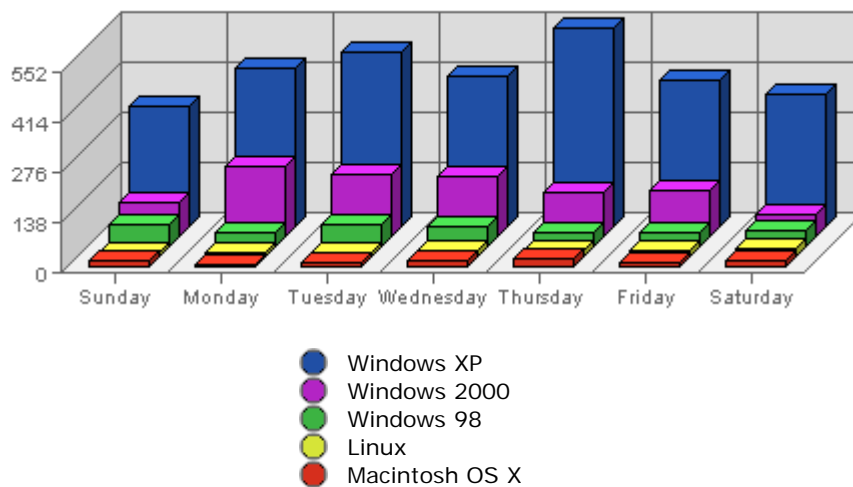

3.	www.vancouverbcrealty.com	176	72.63	n/a	▼	7.08%
4.	www.6717000.com	176	64.79	n/a	▼	7.08%
5.	www.google.com	136	27.53	n/a	▼	5.47%
6.	luxury.phototours.net	122	16.81	n/a	▼	4.91%
7.	search.yahoo.com	92	31.31	n/a	▼	3.70%
8.	www.skyscraperpage.com	71	21.32	n/a	▼	2.85%
9.	ca.search.yahoo.com	60	14.79	n/a	▼	2.41%
10.	search.msn.com	41	19.86	n/a	▼	1.65%

Summary:

- During the selected week, **161** distinct referrers are responsible for **2,487** visits.
  (Averaging **15.45** visits per referrer)
- During the previous week, **158** distinct referrers were responsible for **3,086** visits.
  (Averaging **19.53** visits per referrer)
- During the selected week there are **161** distinct referrers.
  During the previous week there were **158** distinct referrers.
  This is a change of **3 (+1.90%)** distinct referrers.
- During the selected week there are **2,487** referred visits.
  During the previous week there were **3,086** referred visits.
  This is a change of **-599 (-19.41%)** visits.
- The selected week's average (**15.45** visits per referring site) is **down** by **4.08 (-20.89%)** from last week's average (**19.53** visits per referring site).
- **14.91%** of all referrers provided more visits than the average (**15.45** visits per referrer), and **85.09%** provided less.
- Your top referrer accounts for **548** referred visits, **22.03%** of all referred visits.
- **82** referrers (**50.93%** of all referrers) referred only 1 visit.

Most Common Browser Operating Systems

	Operating System	Visits	Average	Forecasted	% of Total
1.	Windows XP	2,985	1,371.30	n/a	61.84%
2.	Windows 2000	952	422.43	n/a	19.72%