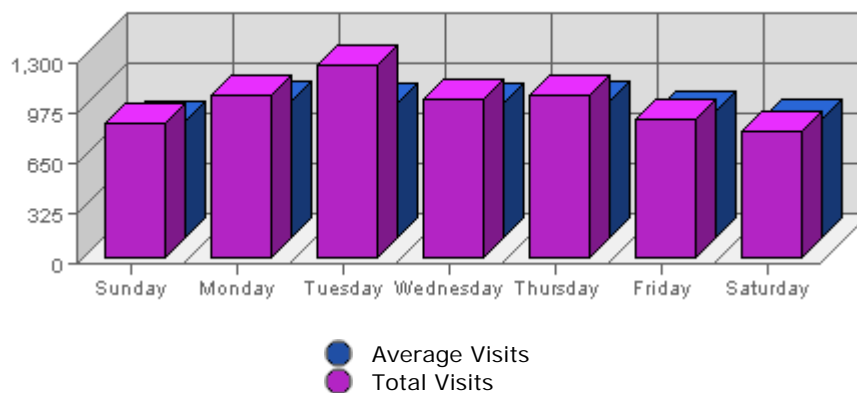

Hits

Date	Hits	Average	Forecast	% of Total
Sun Nov 28th, 2004	53,690	32,196.03	n/a ▲	14.27
Mon Nov 29th, 2004	58,817	41,240.68	n/a ▲	15.63
Tue Nov 30th, 2004	56,409	40,039.58	n/a ▼	14.99
Wed Dec 01st, 2004	49,102	38,363.31	n/a ▲	13.05
Thu Dec 02nd, 2004	60,842	38,310.52	n/a ▲	16.17
Fri Dec 03rd, 2004	50,894	34,155.36	n/a ▼	13.53
Sat Dec 04th, 2004	46,519	32,532.85	n/a ▲	12.36

Summary:

The total number of hits during the selected week is **376,273**.

The average number of hits during a week is **153,768.49**.

The smallest number of hits occurred on **Sat, Dec 04th 2004** with **46,519** hits.

The largest number of hits occurred on **Thu, Dec 02nd 2004** with **60,842** hits.

On average the smallest number of hits occurs on **Sunday** with **32,130.52** hits.

On average the largest number of hits occurs on **Monday** with **41,533.62** hits.

Visits