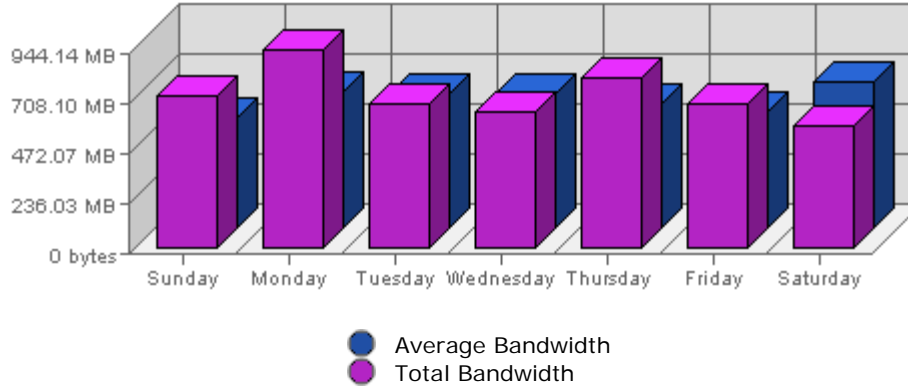

Executive Report
 For the week of November 28th 2004
 For virtual server **LesTwarog**

Bandwidth

Date	Bandwidth	Average	Forecast	% of Total
Sun Nov 28th, 2004	725.91 MB	525.99 MB	n/a ▲	14.31
Mon Nov 29th, 2004	940.31 MB	646.62 MB	n/a ▲	18.54
Tue Nov 30th, 2004	682.85 MB	637.53 MB	n/a ▼	13.46
Wed Dec 01st, 2004	651.42 MB	638.94 MB	n/a ▼	12.84
Thu Dec 02nd, 2004	807.43 MB	590.64 MB	n/a ▲	15.92
Fri Dec 03rd, 2004	683.35 MB	551.17 MB	n/a ▼	13.47
Sat Dec 04th, 2004	580.63 MB	696.86 MB	n/a ▼	11.45

Summary:

The total amount of bandwidth transferred during the selected week is **4.95 GB**.

The average amount of bandwidth transferred during a week is **1017.33 MB**.

The smallest amount of bandwidth transferred occurred on **Sat, Dec 04th 2004** with **580.63 MB** transferred.

The largest amount of bandwidth transferred occurred on **Mon, Nov 29th 2004** with **940.31 MB** transferred.

On average the smallest amount of bandwidth transferred occurs on **Sunday** with **212.24 MB** transferred.

On average the largest amount of bandwidth transferred occurs on **Saturday** with **288.42 MB** transferred.

Hits

Date	Hits	Average	Forecast	% of Total
Sun Nov 28th, 2004	53,690	32,196.03	n/a ▲	14.27
Mon Nov 29th, 2004	58,817	41,240.68	n/a ▲	15.63
Tue Nov 30th, 2004	56,409	40,039.58	n/a ▼	14.99
Wed Dec 01st, 2004	49,102	38,363.31	n/a ▲	13.05
Thu Dec 02nd, 2004	60,842	38,310.52	n/a ▲	16.17
Fri Dec 03rd, 2004	50,894	34,155.36	n/a ▼	13.53
Sat Dec 04th, 2004	46,519	32,532.85	n/a ▲	12.36