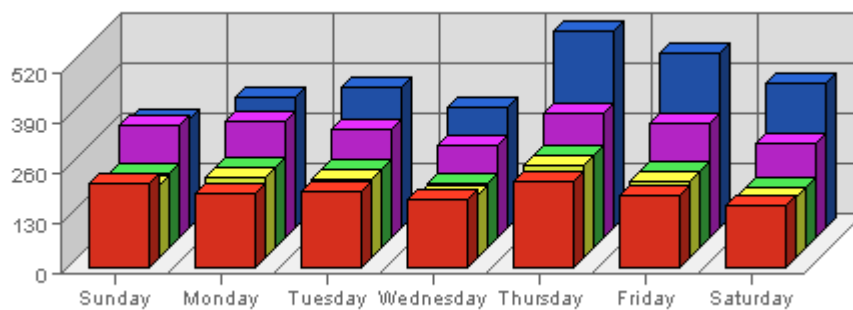

The largest number of hits occurred on **Thu, Dec 02nd 2004** with **60,842** hits.

On average the smallest number of hits occurs on **Sunday** with **32,130.52** hits.

On average the largest number of hits occurs on **Monday** with **41,533.62** hits.

Summary:

The total number of visits during the selected week is **7,007**.

The average number of visits during a week is **3,534.33**.

The smallest number of visits occurred on **Sat, Dec 04th 2004** with **826** visits.

The largest number of visits occurred on **Tue, Nov 30th 2004** with **1,250** visits.

On average the smallest number of visits occurs on **Sunday** with **757.82** visits.

On average the largest number of visits occurs on **Thursday** with **898.13** visits.

Most Common Downloads

No Data Available for selected period

Most Common Page Views

- /index.html
- /menus/concordmenu.html
- /maps/dtvanmap.html
- /frames/dtvanmapframe.html
- /maps/concordpacific/index.html