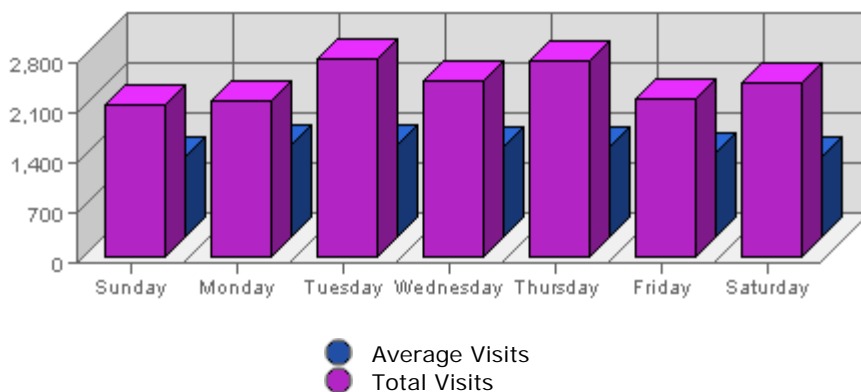

The largest amount of bandwidth transferred occurred on **Wed, Oct 12th 2005** with **2.16 GB** transferred.

On average the smallest amount of bandwidth transferred occurs on **Sunday** with **596.92 MB** transferred.

On average the largest amount of bandwidth transferred occurs on **Monday** with **714.97 MB** transferred.

Hits

Date	Hits	Average	Forecast	% of Total
Sun Oct 09th, 2005	114,560	55,141.02	n/a ▼	11.87
Mon Oct 10th, 2005	120,498	68,874.68	n/a ▼	12.48
Tue Oct 11th, 2005	141,031	66,196.50	n/a ▼	14.61
Wed Oct 12th, 2005	174,523	64,485.61	n/a ▲	18.08
Thu Oct 13th, 2005	156,891	63,630.58	n/a ▲	16.25
Fri Oct 14th, 2005	130,318	55,889.08	n/a ▲	13.50
Sat Oct 15th, 2005	127,471	52,117.13	n/a ▲	13.21

Summary:

The total number of hits during the selected week is **965,292**.
 The average number of hits during a week is **307,600.81**.

The smallest number of hits occurred on **Sun, Oct 09th 2005** with **114,560** hits.
 The largest number of hits occurred on **Wed, Oct 12th 2005** with **174,523** hits.

On average the smallest number of hits occurs on **Saturday** with **52,841.68** hits.
 On average the largest number of hits occurs on **Monday** with **69,366.33** hits.

Visits

Date	Visits	Average	Forecast	% of Total
Sun Oct 09th, 2005	2,155	1,120.03	n/a ▼	12.65
Mon Oct 10th, 2005	2,200	1,303.32	n/a ▼	12.91
Tue Oct 11th, 2005	2,786	1,300.52	n/a ▲	16.35
Wed Oct 12th, 2005	2,483	1,265.25	n/a ▲	14.58
Thu Oct 13th, 2005	2,747	1,272.43	n/a ▲	16.13