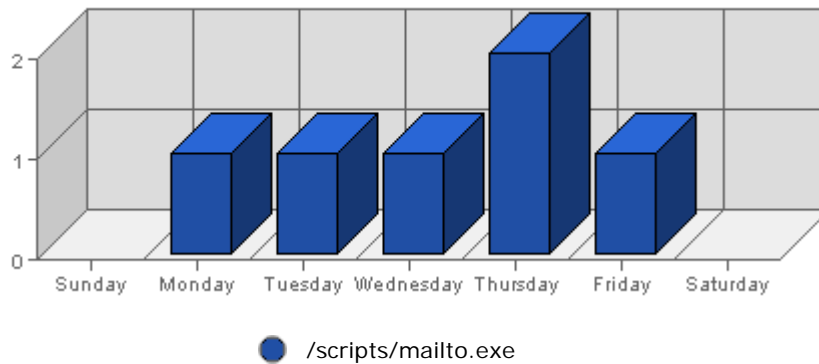

Fri Oct 14th, 2005	2,222	1,183.11	n/a ▼	13.04
Sat Oct 15th, 2005	2,442	1,131.55	n/a ▼	14.34

Summary:

The total number of visits during the selected week is **17,035**.
The average number of visits during a week is **6,187.21**.

The smallest number of visits occurred on **Sun, Oct 09th 2005** with **2,155** visits.
The largest number of visits occurred on **Tue, Oct 11th 2005** with **2,786** visits.

On average the smallest number of visits occurs on **Sunday** with **1,122.10** visits.
On average the largest number of visits occurs on **Tuesday** with **1,314.54** visits.

Most Common Downloads

URL	Downloads	Average	Forecasted	% of Total
1. /scripts/mailto.exe	6	0.64	n/a ▼	100.00%

Summary:

- During the selected week, **1** distinct file is responsible for **6** downloads.
  (Averaging **6.00** downloads per file)
- During the previous week, **1** distinct file was responsible for **8** downloads.
  (Averaging **8.00** downloads per file)
- During the selected week there is **1** distinct file.
  During the previous week there was **1** distinct file.
  This is a change of **0 (0.00%)** distinct files.
- The selected week's average (**6.00** downloads per download) is **down** by **(-25.00%)** from last week's average (**8.00** downloads per download).
- **100.00%** of all files were downloaded more than the average (**6.00** downloads per file), and **0.00%** were downloaded less.
- Your top file accounts for downloads, **100.00%** of all downloads.
- **0** files (**0.00%** of all files) recorded only 1 download.

Most Common Page Views