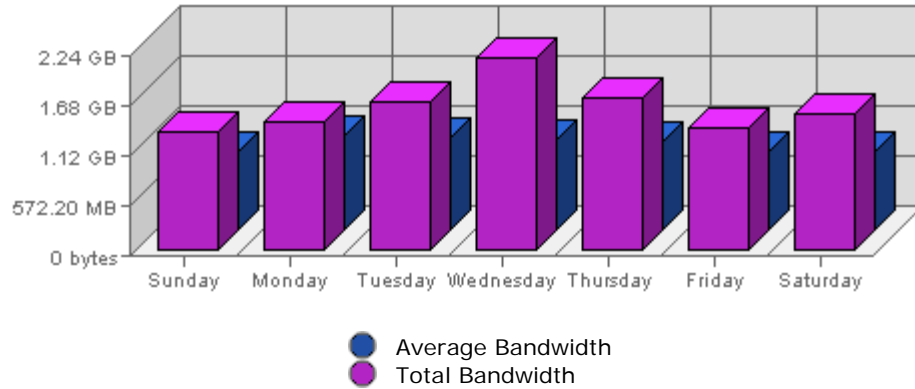

Executive Report
 For the week of October 09th 2005
 For virtual server **LesTwarog**

Bandwidth

Date	Bandwidth	Average	Forecast	% of Total
Sun Oct 09th, 2005	1.33 GB	913.37 MB	n/a ▼	11.87
Mon Oct 10th, 2005	1.44 GB	1.06 GB	n/a ▼	12.85
Tue Oct 11th, 2005	1.66 GB	1.05 GB	n/a ▲	14.81
Wed Oct 12th, 2005	2.16 GB	1.01 GB	n/a ▲	19.20
Thu Oct 13th, 2005	1.71 GB	1019.96 MB	n/a ▼	15.22
Fri Oct 14th, 2005	1.38 GB	908.84 MB	n/a ▼	12.33
Sat Oct 15th, 2005	1.54 GB	904.99 MB	n/a ▲	13.73

Summary:

The total amount of bandwidth transferred during the selected week is **11.22 GB**.

The average amount of bandwidth transferred during a week is **3.20 GB**.

The smallest amount of bandwidth transferred occurred on **Sun, Oct 09th 2005** with **1.33 GB** transferred.

The largest amount of bandwidth transferred occurred on **Wed, Oct 12th 2005** with **2.16 GB** transferred.

On average the smallest amount of bandwidth transferred occurs on **Sunday** with **596.92 MB** transferred.

On average the largest amount of bandwidth transferred occurs on **Monday** with **714.97 MB** transferred.

Hits

Date	Hits	Average	Forecast	% of Total
Sun Oct 09th, 2005	114,560	55,141.02	n/a ▼	11.87
Mon Oct 10th, 2005	120,498	68,874.68	n/a ▼	12.48
Tue Oct 11th, 2005	141,031	66,196.50	n/a ▼	14.61
Wed Oct 12th, 2005	174,523	64,485.61	n/a ▲	18.08
Thu Oct 13th, 2005	156,891	63,630.58	n/a ▲	16.25
Fri Oct 14th, 2005	130,318	55,889.08	n/a ▲	13.50
Sat Oct 15th, 2005	127,471	52,117.13	n/a ▲	13.21