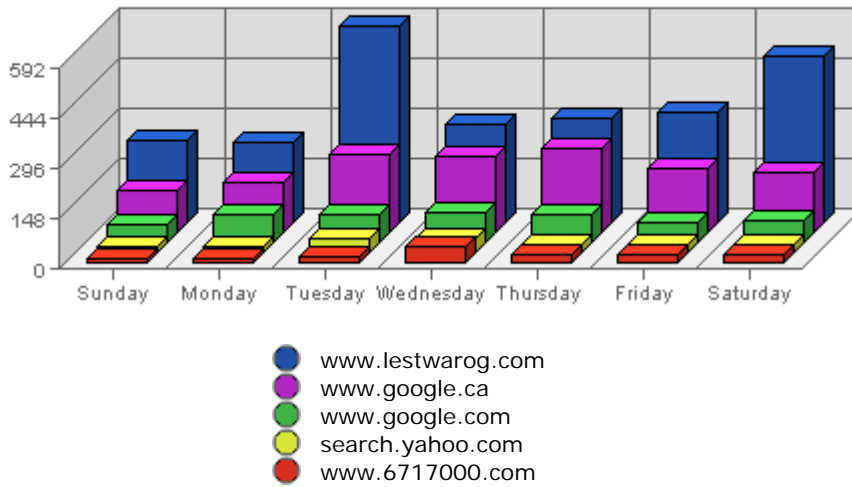

Referring Site	Referrals	Average	Forecasted	% of Total
1. www.lestwarog.com	2,499	401.53	n/a ▲	39.45%
2. www.google.ca	1,367	235.63	n/a ▲	21.58%
3. www.google.com	542	91.40	n/a ▼	8.56%
4. search.yahoo.com	211	63.38	n/a ▲	3.33%
5. www.6717000.com	182	111.60	n/a ▲	2.87%
6. www.vancouverbcrealty.com	144	134.38	n/a ▼	2.27%
7. ca.search.yahoo.com	137	39.84	n/a ▲	2.16%
8. images.google.com	96	8.82	n/a ▲	1.52%
9. forum.skyscraperpage.com	80	41.15	n/a ▼	1.26%
10. images.google.ca	75	9.67	n/a ▲	1.18%

Summary:

- During the selected week, **250** distinct referrers are responsible for **6,335** visits.
  (Averaging **25.34** visits per referrer)
- During the previous week, **276** distinct referrers were responsible for **7,159** visits.
  (Averaging **25.94** visits per referrer)
- During the selected week there are **250** distinct referrers.
  During the previous week there were **276** distinct referrers.
  This is a change of **-26 (-9.42%)** distinct referrers.
- During the selected week there are **6,335** referred visits.
  During the previous week there were **7,159** referred visits.
  This is a change of **-824 (-11.51%)** visits.
- The selected week's average (**25.34** visits per referring site) is **down** by **0.60 (-2.31%)** from last week's average (**25.94** visits per referring site).
- **6.40%** of all referrers provided more visits than the average (**25.34** visits per referrer), and **93.60%** provided less.
- Your top referrer accounts for **2,499** referred visits, **39.45%** of all referred visits.
- **122** referrers (**48.80%** of all referrers) referred only 1 visit.

Most Common Browser Operating Systems