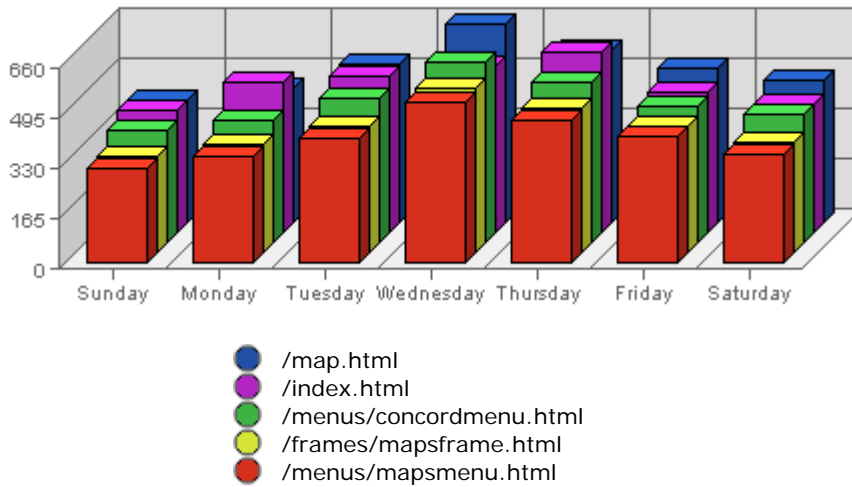

URL	Hits	Average	Forecasted	% of Total
1. /map.html	3,583	786.49	n/a ▼	3.87%
2. /index.html	3,461	1,807.95	n/a ▲	3.73%
3. /menus/concordmenu.html	3,264	1,376.52	n/a ▼	3.52%
4. /frames/mapsframe.html	2,896	682.44	n/a ▼	3.12%
5. /menus/mapsmenu.html	2,861	675.30	n/a ▼	3.09%
6. /maps/concordpacific/index.html	2,693	1,094.92	n/a ▼	2.91%
7. /frames/concordframe.html	2,305	884.58	n/a ▼	2.49%
8. /maps/coalharbour/index.html	1,309	564.95	n/a ▼	1.41%
9. /maps/detail.asp	1,173	389.64	n/a ▲	1.27%
10. /frames/coalframe.html	1,152	458.23	n/a ▼	1.24%

Summary:

- During the selected week, **7,051** distinct pages are responsible for **92,700** page views. (Averaging **13.15** views per page)
- During the previous week, **6,524** distinct pages were responsible for **94,496** page views. (Averaging **14.48** views per page)
- During the selected week there are **7,051** distinct pages. During the previous week there were **6,524** distinct pages. This is a change of **527 (+8.08%)** distinct pages.
- During the selected week there are **92,700** page views. During the previous week there were **94,496** page views. This is a change of **-1,796 (-1.90%)** page views.
- The selected week's average (**13.15** views per page) is **down** by **1.33 (-9.19%)** from last week's average (**14.48** views per page).
- **13.83%** of all pages were viewed more than the average (**13.15** views per page), and **86.17%** were viewed less.
- Your top page accounts for **3,583** page views, **3.87%** of all page views.
- **2,275** pages (**32.26%** of all pages) recorded only 1 page view.

Most Common Referring Sites