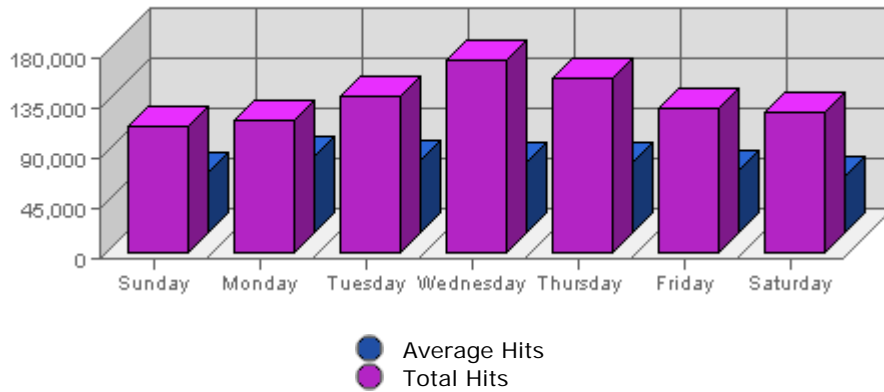

Summary:

The total amount of bandwidth transferred during the selected week is **11.22 GB**.

The average amount of bandwidth transferred during a week is **3.20 GB**.

The smallest amount of bandwidth transferred occurred on **Sun, Oct 09th 2005** with **1.33 GB** transferred.

The largest amount of bandwidth transferred occurred on **Wed, Oct 12th 2005** with **2.16 GB** transferred.

On average the smallest amount of bandwidth transferred occurs on **Sunday** with **596.92 MB** transferred.

On average the largest amount of bandwidth transferred occurs on **Monday** with **714.97 MB** transferred.

Hits

Date	Hits	Average	Forecast	% of Total
Sun Oct 09th, 2005	114,560	55,141.02	n/a ▼	11.87
Mon Oct 10th, 2005	120,498	68,874.68	n/a ▼	12.48
Tue Oct 11th, 2005	141,031	66,196.50	n/a ▼	14.61
Wed Oct 12th, 2005	174,523	64,485.61	n/a ▲	18.08
Thu Oct 13th, 2005	156,891	63,630.58	n/a ▲	16.25
Fri Oct 14th, 2005	130,318	55,889.08	n/a ▲	13.50
Sat Oct 15th, 2005	127,471	52,117.13	n/a ▲	13.21

Summary:

The total number of hits during the selected week is **965,292**.
 The average number of hits during a week is **307,600.81**.

The smallest number of hits occurred on **Sun, Oct 09th 2005** with **114,560** hits.
 The largest number of hits occurred on **Wed, Oct 12th 2005** with **174,523** hits.