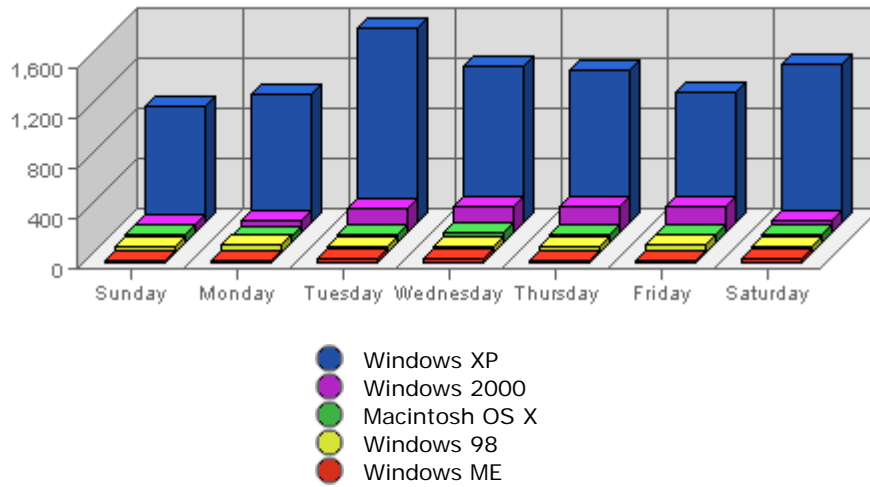

Operating System	Visits	Average	Forecasted	% of Total
1.	Windows XP	8,331	2,497.73	n/a ▼	75.50%
2.	Windows 2000	1,110	607.59	n/a ▼	10.06%
3.	Macintosh OS X	493	132.99	n/a ▼	4.47%
4.	Windows 98	421	366.26	n/a ▼	3.82%
5.	Windows ME	207	126.16	n/a ▲	1.88%
6.	Linux	186	56.54	n/a ▼	1.69%
7.	Macintosh PPC	127	64.96	n/a ▲	1.15%
8.	Windows 95	88	32.59	n/a ▲	0.80%
9.	Windows 2003	38	15.34	n/a ▲	0.34%
10.	Windows NT	21	37.70	n/a ▼	0.19%

Summary:

- During the selected week, **15** distinct browser operating systems are seen in **11,035** visits. (Averaging **735.67** visits per browser operating system)
- During the previous week, **15** distinct browser operating systems were seen in **12,025** visits. (Averaging **801.67** visits per browser operating system)
- During the selected week there are visits from **15** distinct browser operating systems. During the previous week there were visits from **15** distinct browser operating systems. This is a change of **(0.00%)** distinct browser operating systems.
- During the selected week there are **11,035** visits with identifiable browser operating systems. During the previous week there were **12,025** visits with identifiable browser operating systems. This is a change of **-990 (-8.23%)** visits.
- The selected week's average (**735.67** visits per browser operating system) is **down** by **66 (-8.23%)** from last week's average (**801.67** visits per browser operating system).
- **13.33%** of all browser operating systems are present in more than the average (**735.67** visits per browser operating system), and **86.67%** are present in less.
- Your top browser operating system accounts for **8,331** visits, **75.50%** of all visits.
- **1** browser operating system (**6.67%** of all browser operating systems) recorded only 1 visit.