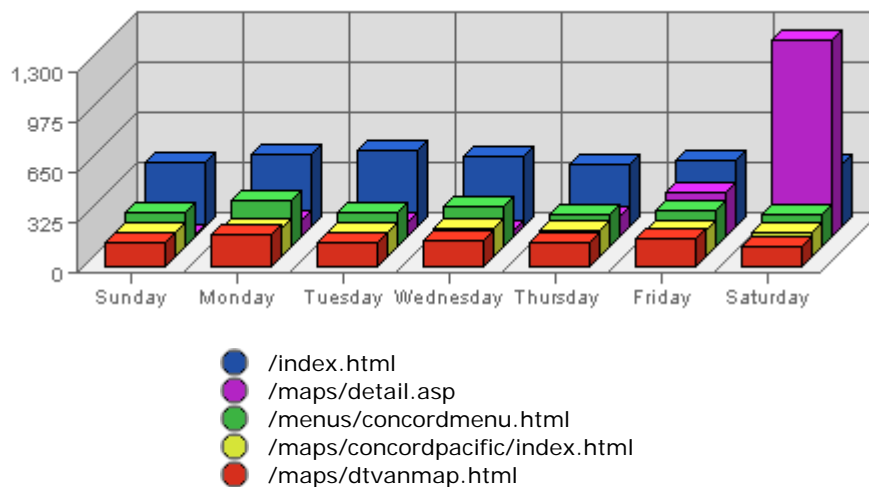

Date	Visits	Average	Forecast	% of Total
Sun Oct 24th, 2004	762	757.94	n/a ▲	11.57
Mon Oct 25th, 2004	976	877.72	n/a ▲	14.82
Tue Oct 26th, 2004	1,118	865.44	n/a ▲	16.98
Wed Oct 27th, 2004	1,004	874.07	n/a ▲	15.25
Thu Oct 28th, 2004	1,035	879.69	n/a ▲	15.72
Fri Oct 29th, 2004	985	807.13	n/a ▲	14.96
Sat Oct 30th, 2004	704	754.02	n/a ▼	10.69

Summary:

The total number of visits during the selected week is **6,584**.
The average number of visits during a week is **3,359.71**.

The smallest number of visits occurred on **Sat, Oct 30th 2004** with **704** visits.
The largest number of visits occurred on **Tue, Oct 26th 2004** with **1,118** visits.

On average the smallest number of visits occurs on **Sunday** with **746.11** visits.
On average the largest number of visits occurs on **Thursday** with **882.46** visits.

Most Common Downloads

No Data Available for selected period

Most Common Page Views

	URL	Hits	Average	Forecasted	% of Total
1.	/index.html	3,106	1,204.17	n/a ▼	5.81%
2.	/maps/detail.asp	1,984	86.61	n/a ▲	3.71%
3.	/menus/concordmenu.html	1,684	764.95	n/a ▲	3.15%
4.	/maps/concordpacific/index.html	1,217	635.73	n/a ▲	2.28%