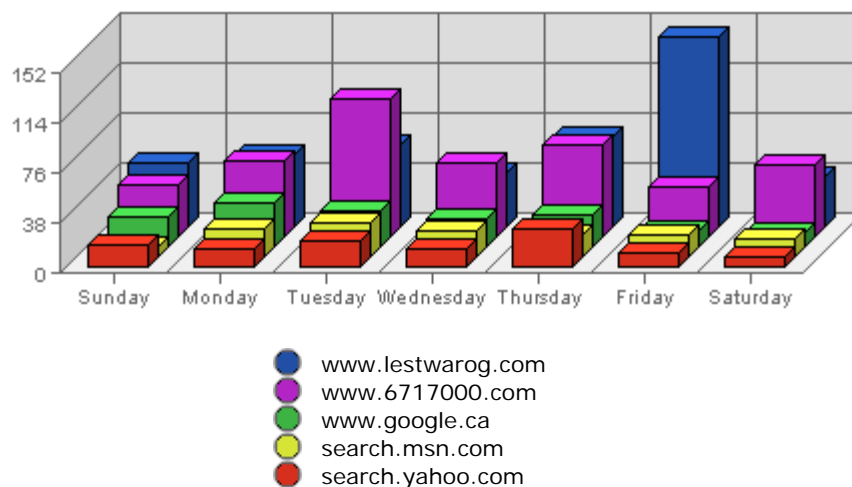

5.	/maps/dtvanmap.html	1,196	521.40	n/a ▲	2.24%
6.	/frames/dtvanmapframe.html	1,194	515.81	n/a ▲	2.23%
7.	/frames/concordframe.html	989	458.21	n/a ▲	1.85%
8.	/maps/coalharbour/index.html	642	346.31	n/a ▲	1.20%
9.	/frames/coalframe.html	471	247.83	n/a ▲	0.88%
10.	/menus/coalmenu.html	469	246.59	n/a ▲	0.88%

Summary:

- During the selected week, **7,880** distinct pages are responsible for **53,493** page views. (Averaging **6.79** views per page)
- During the previous week, **3,711** distinct pages were responsible for **38,610** page views. (Averaging **10.40** views per page)
- During the selected week there are **7,880** distinct pages. During the previous week there were **3,711** distinct pages. This is a change of **4,169 (+112.34%)** distinct pages.
- During the selected week there are **53,493** page views. During the previous week there were **38,610** page views. This is a change of **14,883 (+38.55%)** page views.
- The selected week's average (**6.79** views per page) is **down** by **3.61 (-34.71%)** from last week's average (**10.40** views per page).
- **13.86%** of all pages were viewed more than the average (**6.79** views per page), and **86.14%** were viewed less.
- Your top page accounts for **3,106** page views, **5.81%** of all page views.
- **2,985** pages (**37.88%** of all pages) recorded only 1 page view.

Most Common Referring Sites

	Referring Site	Referrals	Average	Forecasted	% of Total
1.	www.lestwarog.com	463	108.63	n/a ▼	24.18%
2.	www.6717000.com	427	55.96	n/a ▲	22.30%
3.	www.google.ca	157	53.56	n/a ▼	8.20%
4.	search.msn.com	127	16.57	n/a ▲	6.63%