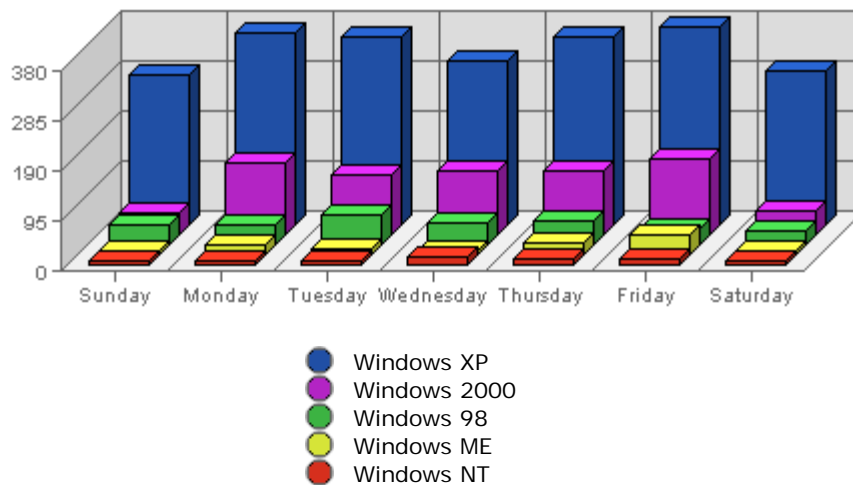

5.	search.yahoo.com	117	27.00	n/a ▼	6.11%
6.	www.8051283.com	91	6.69	n/a ▲	4.75%
7.	ca.search.yahoo.com	76	12.38	n/a ▲	3.97%
8.	www.google.com	56	24.02	n/a ▼	2.92%
9.	search.sympatico.msn.ca	38	7.97	n/a ▼	1.98%
10.	images.search.yahoo.com	33	3.02	n/a ▲	1.72%

Summary:

- During the selected week, **103** distinct referrers are responsible for **1,915** visits.
  (Averaging **18.59** visits per referrer)
- During the previous week, **119** distinct referrers were responsible for **1,958** visits.
  (Averaging **16.45** visits per referrer)
- During the selected week there are **103** distinct referrers.
  During the previous week there were **119** distinct referrers.
  This is a change of **-16 (-13.45%)** distinct referrers.
- During the selected week there are **1,915** referred visits.
  During the previous week there were **1,958** referred visits.
  This is a change of **-43 (-2.20%)** visits.
- The selected week's average (**18.59** visits per referring site) is **up** by **2.14 (+13.01%)** from last week's average (**16.45** visits per referring site).
- **13.59%** of all referrers provided more visits than the average (**18.59** visits per referrer), and **86.41%** provided less.
- Your top referrer accounts for **463** referred visits, **24.18%** of all referred visits.
- **54** referrers (**52.43%** of all referrers) referred only 1 visit.

Most Common Browser Operating Systems

	Operating System	Visits	Average	Forecasted	% of Total
1.	Windows XP	2,356	1,296.74	n/a ▲	60.97%
2.	Windows 2000	738	400.47	n/a ▼	19.10%
3.	Windows 98	292	340.92	n/a ▼	7.56%
4.	Windows ME	129	118.65	n/a ▲	3.34%