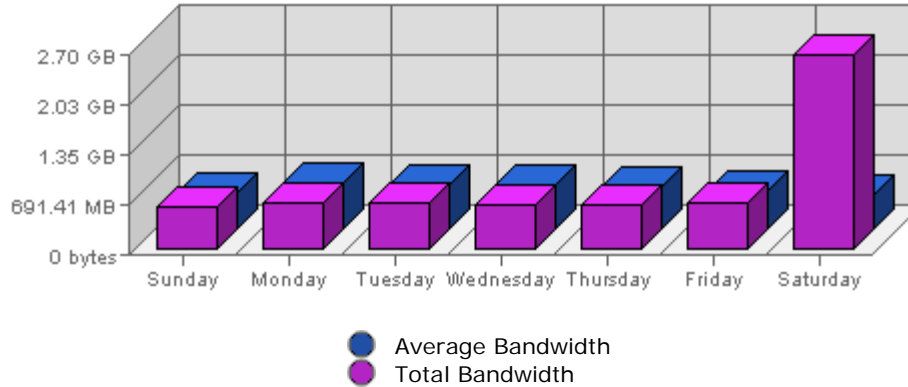

Executive Report
 For the week of October 24th 2004
 For virtual server **LesTwarog**

Bandwidth

Date	Bandwidth	Average	Forecast	% of Total
Sun Oct 24th, 2004	589.46 MB	515.85 MB	n/a ▲	9.08
Mon Oct 25th, 2004	657.83 MB	655.31 MB	n/a ▲	10.13
Tue Oct 26th, 2004	653.76 MB	631.32 MB	n/a ▲	10.07
Wed Oct 27th, 2004	625.68 MB	629.91 MB	n/a ▲	9.63
Thu Oct 28th, 2004	618.16 MB	581.45 MB	n/a ▲	9.52
Fri Oct 29th, 2004	655.02 MB	538.95 MB	n/a ▲	10.08
Sat Oct 30th, 2004	2.63 GB	484.61 MB	n/a ▲	41.50

Summary:

The total amount of bandwidth transferred during the selected week is **6.34 GB**.

The average amount of bandwidth transferred during a week is **795.15 MB**.

The smallest amount of bandwidth transferred occurred on **Sun, Oct 24th 2004** with **589.46 MB** transferred.

The largest amount of bandwidth transferred occurred on **Sat, Oct 30th 2004** with **2.63 GB** transferred.

On average the smallest amount of bandwidth transferred occurs on **Sunday** with **177.19 MB** transferred.

On average the largest amount of bandwidth transferred occurs on **Monday** with **226.43 MB** transferred.

Hits

Date	Hits	Average	Forecast	% of Total
Sun Oct 24th, 2004	48,983	31,051.89	n/a ▲	13.06
Mon Oct 25th, 2004	54,883	40,288.26	n/a ▲	14.63
Tue Oct 26th, 2004	47,644	38,747.02	n/a ▲	12.70
Wed Oct 27th, 2004	49,704	37,124.02	n/a ▲	13.25
Thu Oct 28th, 2004	49,839	37,186.58	n/a ▼	13.29
Fri Oct 29th, 2004	49,238	32,970.70	n/a ▲	13.13
Sat Oct 30th, 2004	74,807	29,930.35	n/a ▲	19.94