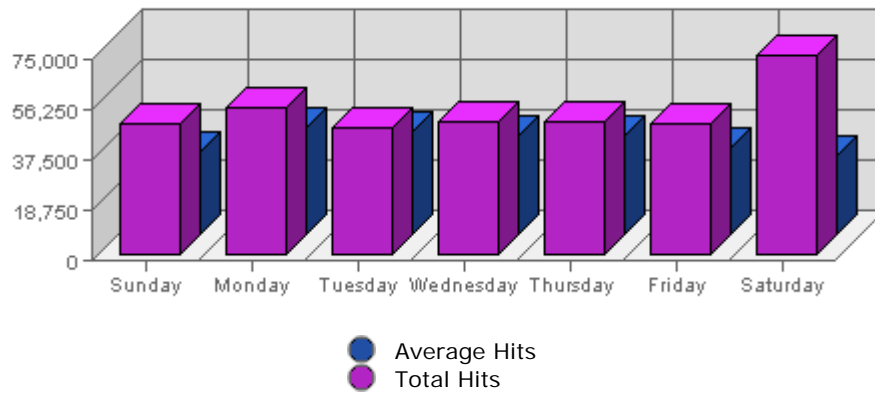

Summary:

The total amount of bandwidth transferred during the selected week is **6.34 GB**.

The average amount of bandwidth transferred during a week is **795.15 MB**.

The smallest amount of bandwidth transferred occurred on **Sun, Oct 24th 2004** with **589.46 MB** transferred.

The largest amount of bandwidth transferred occurred on **Sat, Oct 30th 2004** with **2.63 GB** transferred.

On average the smallest amount of bandwidth transferred occurs on **Sunday** with **177.19 MB** transferred.

On average the largest amount of bandwidth transferred occurs on **Monday** with **226.43 MB** transferred.

Hits

Date	Hits	Average	Forecast	% of Total
Sun Oct 24th, 2004	48,983	31,051.89	n/a ▲	13.06
Mon Oct 25th, 2004	54,883	40,288.26	n/a ▲	14.63
Tue Oct 26th, 2004	47,644	38,747.02	n/a ▲	12.70
Wed Oct 27th, 2004	49,704	37,124.02	n/a ▲	13.25
Thu Oct 28th, 2004	49,839	37,186.58	n/a ▼	13.29
Fri Oct 29th, 2004	49,238	32,970.70	n/a ▲	13.13
Sat Oct 30th, 2004	74,807	29,930.35	n/a ▲	19.94

Summary:

The total number of hits during the selected week is **375,098**.

The average number of hits during a week is **142,844.83**.

The smallest number of hits occurred on **Tue, Oct 26th 2004** with **47,644** hits.