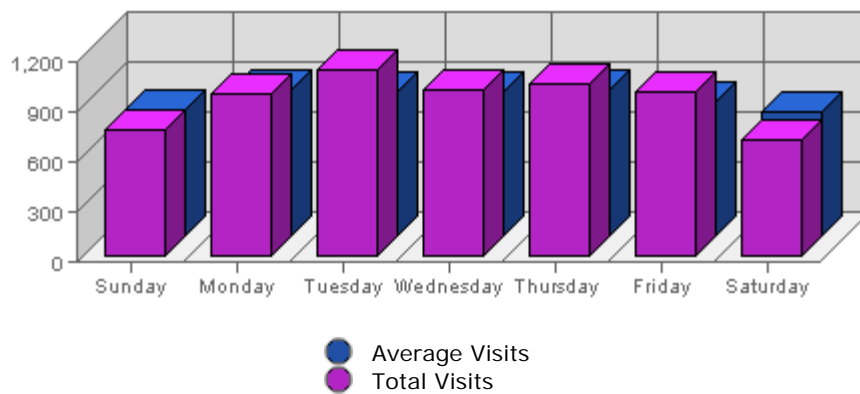

Date	Hits	Average	Forecast	% of Total
Sun Oct 24th, 2004	48,983	31,051.89	n/a ▲	13.06
Mon Oct 25th, 2004	54,883	40,288.26	n/a ▲	14.63
Tue Oct 26th, 2004	47,644	38,747.02	n/a ▲	12.70
Wed Oct 27th, 2004	49,704	37,124.02	n/a ▲	13.25
Thu Oct 28th, 2004	49,839	37,186.58	n/a ▼	13.29
Fri Oct 29th, 2004	49,238	32,970.70	n/a ▲	13.13
Sat Oct 30th, 2004	74,807	29,930.35	n/a ▲	19.94

Summary:

The total number of hits during the selected week is **375,098**.

The average number of hits during a week is **142,844.83**.

The smallest number of hits occurred on **Tue, Oct 26th 2004** with **47,644** hits.

The largest number of hits occurred on **Sat, Oct 30th 2004** with **74,807** hits.

On average the smallest number of hits occurs on **Saturday** with **30,746.29** hits.

On average the largest number of hits occurs on **Monday** with **40,553.62** hits.

Visits