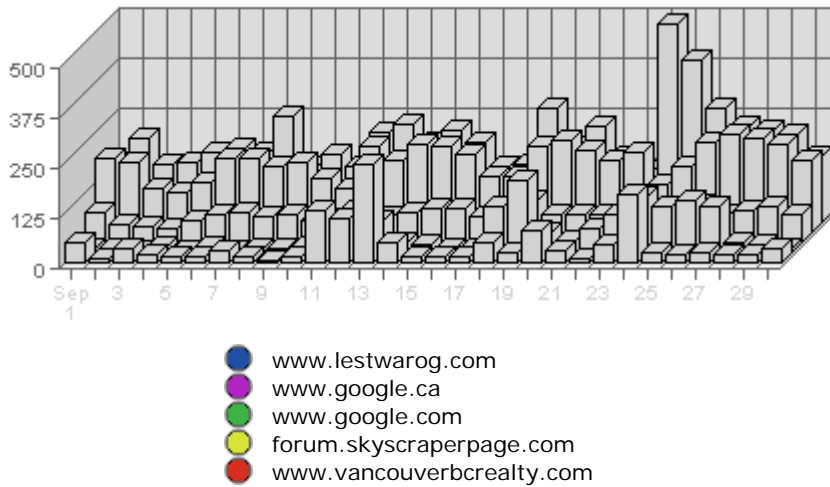

Referring Site	Referrals	Average	Forecasted	% of Total
1.	www.lestwarog.com	6,404	1,617.58	n/a ▲	27.63%
2.	www.google.ca	5,430	956.06	n/a ▲	23.43%
3.	www.google.com	2,101	369.12	n/a ▲	9.06%
4.	forum.skyscraperpage.com	1,511	171.76	n/a ▲	6.52%
5.	www.vancouverbcrealty.com	1,380	582.55	n/a ▲	5.95%
6.	search.yahoo.com	828	266.88	n/a ▲	3.57%
7.	www.6717000.com	592	481.79	n/a ▼	2.55%
8.	ca.search.yahoo.com	529	167.64	n/a ▼	2.28%
9.	6717000.com	306	43.73	n/a ▼	1.32%
10.	search.msn.com	242	194.73	n/a ▲	1.04%

Summary:

- During the selected month, **530** distinct referrers are responsible for **23,180** visits.
  (Averaging **43.74** visits per referrer)
- During the previous month, **452** distinct referrers were responsible for **21,553** visits.
  (Averaging **47.68** visits per referrer)
- During the selected month there are **530** distinct referrers.
  During the previous month there were **452** distinct referrers.
  This is a change of **78 (+17.26%)** distinct referrers.
- During the selected month there are **23,180** referred visits.
  During the previous month there were **21,553** referred visits.
  This is a change of **1,627 (+7.55%)** visits.
- The selected month's average (**43.74** visits per referring site) is **down** by **3.94 (-8.26%)** from last month's average (**47.68** visits per referring site).
- **5.85%** of all referrers provided more visits than the average (**43.74** visits per referrer), and **94.15%** provided less.
- Your top referrer accounts for **6,404** referred visits, **27.63%** of all referred visits.
- **235** referrers (**44.34%** of all referrers) referred only 1 visit.

Most Common Browser Operating Systems