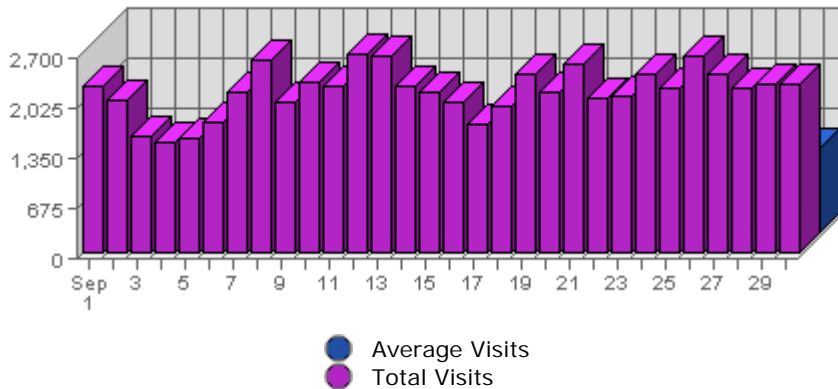

Summary:

The total number of hits during the selected month is **3,948,437**.

The average number of hits during a month is **1,235,375.13**.

The smallest number of hits occurred on **Sat, Sep 03rd 2005** with **96,205** hits.

The largest number of hits occurred on **Thu, Sep 15th 2005** with **162,004** hits.

On average the smallest number of hits occurs on **Saturday** with **50,405.11** hits.

On average the largest number of hits occurs on **Monday** with **67,806.53** hits.

Visits

Date	Visits	Average	Forecast	% of Total
Thu Sep 01st, 2005	2,260	1,209.98	n/a ▲	3.45
Fri Sep 02nd, 2005	2,070	1,121.95	n/a ▲	3.16
Sat Sep 03rd, 2005	1,581	1,065.92	n/a ▲	2.41
Sun Sep 04th, 2005	1,501	1,068.18	n/a ▼	2.29
Mon Sep 05th, 2005	1,565	1,246.98	n/a ▼	2.39
Tue Sep 06th, 2005	1,777	1,248.07	n/a ▼	2.71
Wed Sep 07th, 2005	2,163	1,213.60	n/a ▲	3.30
Thu Sep 08th, 2005	2,602	1,220.48	n/a ▲	3.97
Fri Sep 09th, 2005	2,040	1,131.34	n/a ▼	3.11
Sat Sep 10th, 2005	2,319	1,071.17	n/a ▲	3.54
Sun Sep 11th, 2005	2,245	1,072.56	n/a ▲	3.42
Mon Sep 12th, 2005	2,693	1,250.16	n/a ▲	4.11
Tue Sep 13th, 2005	2,657	1,253.31	n/a ▲	4.05
Wed Sep 14th, 2005	2,256	1,222.91	n/a ▲	3.44
Thu Sep 15th, 2005	2,183	1,234.16	n/a ▼	3.33
Fri Sep 16th, 2005	2,034	1,140.25	n/a ▼	3.10
Sat Sep 17th, 2005	1,751	1,083.78	n/a ▼	2.67
Sun Sep 18th, 2005	1,980	1,084.28	n/a ▼	3.02
Mon Sep 19th, 2005	2,414	1,264.45	n/a ▼	3.68
Tue Sep 20th, 2005	2,177	1,267.07	n/a ▼	3.32
Wed Sep 21st, 2005	2,562	1,232.94	n/a ▲	3.91
Thu Sep 22nd, 2005	2,089	1,243.46	n/a ▼	3.19
Fri Sep 23rd, 2005	2,119	1,148.92	n/a ▲	3.23
Sat Sep 24th, 2005	2,429	1,090.45	n/a ▲	3.70
Sun Sep 25th, 2005	2,230	1,093.15	n/a ▲	3.40
Mon Sep 26th, 2005	2,662	1,275.72	n/a ▲	4.06
Tue Sep 27th, 2005	2,414	1,275.90	n/a ▲	3.68
Wed Sep 28th, 2005	2,231	1,245.72	n/a ▼	3.40
Thu Sep 29th, 2005	2,287	1,251.67	n/a ▲	3.49
Fri Sep 30th, 2005	2,276	1,158.25	n/a ▲	3.47