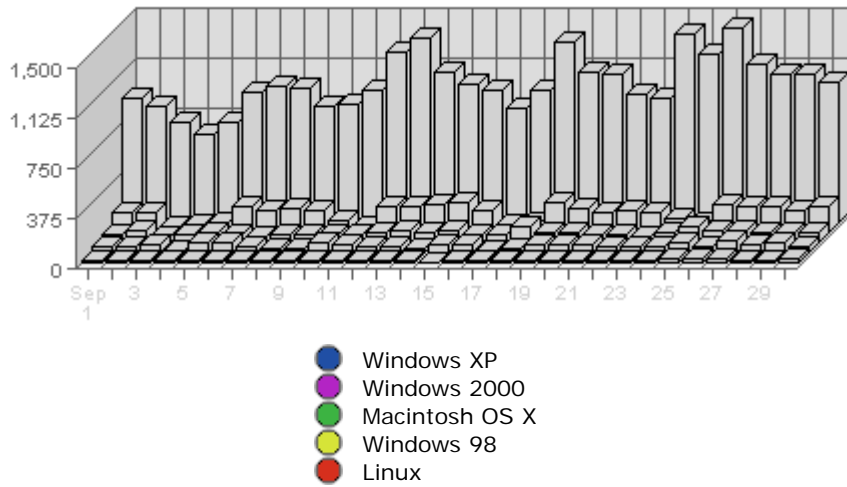

Operating System	Visits	Average	Forecasted	% of Total
1.	Windows XP	31,639	10,491.73	n/a ▲	74.20%
2.	Windows 2000	4,667	2,614.48	n/a ▼	10.95%
3.	Macintosh OS X	2,350	553.61	n/a ▲	5.51%
4.	Windows 98	1,729	1,589.82	n/a ▼	4.05%
5.	Linux	700	237.21	n/a ▲	1.64%
6.	Windows ME	519	546.55	n/a ▼	1.22%
7.	Macintosh PPC	499	279.70	n/a ▲	1.17%
8.	Windows 95	194	139.52	n/a ▼	0.46%
9.	Windows 2003	180	65.70	n/a ▲	0.42%
10.	Windows NT	123	164.94	n/a ▲	0.29%

Summary:

- During the selected month, **15** distinct browser operating systems are seen in **42,640** visits. (Averaging **2,842.67** visits per browser operating system)
- During the previous month, **16** distinct browser operating systems were seen in **39,838** visits. (Averaging **2,489.88** visits per browser operating system)
- During the selected month there are visits from **15** distinct browser operating systems. During the previous month there were visits from **16** distinct browser operating systems. This is a change of **-1 (-6.25%)** distinct browser operating system.
- During the selected month there are **42,640** visits with identifiable browser operating systems. During the previous month there were **39,838** visits with identifiable browser operating systems. This is a change of **2,802 (+7.03%)** visits.
- The selected month's average (**2,842.67** visits per browser operating system) is **up** by **352.79 (+14.17%)** from last month's average (**2,489.88** visits per browser operating system).
- **13.33%** of all browser operating systems are present in more than the average (**2,842.67** visits per browser operating system), and **86.67%** are present in less.
- Your top browser operating system accounts for **31,639** visits, **74.20%** of all visits.
- **0** browser operating systems (**0.00%** of all browser operating systems) recorded only 1 visit.