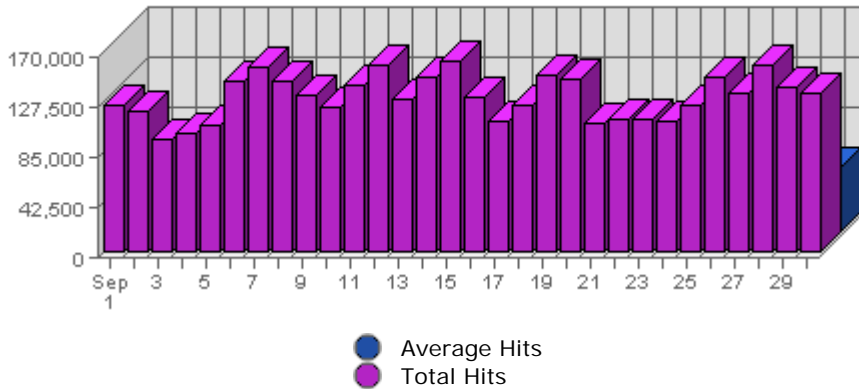

Summary:

The total amount of bandwidth transferred during the selected month is **44.34 GB**.

The average amount of bandwidth transferred during a month is **12.67 GB**.

The smallest amount of bandwidth transferred occurred on **Sun, Sep 04th 2005** with **1.10 GB** transferred.

The largest amount of bandwidth transferred occurred on **Mon, Sep 12th 2005** with **1.77 GB** transferred.

On average the smallest amount of bandwidth transferred occurs on **Saturday** with **575.86 MB** transferred.

On average the largest amount of bandwidth transferred occurs on **Monday** with **695.15 MB** transferred.

Hits

Date	Hits	Average	Forecast	% of Total
Thu Sep 01st, 2005	124,736	59,073.62	n/a ▼	3.16
Fri Sep 02nd, 2005	119,204	51,725.37	n/a ▼	3.02
Sat Sep 03rd, 2005	96,205	48,381.71	n/a ▼	2.44
Sun Sep 04th, 2005	100,588	51,323.79	n/a ▼	2.55
Mon Sep 05th, 2005	108,479	64,829.21	n/a ▼	2.75
Tue Sep 06th, 2005	144,644	62,485.46	n/a ▼	3.66
Wed Sep 07th, 2005	157,922	60,611.72	n/a ▲	4.00
Thu Sep 08th, 2005	145,206	59,730.24	n/a ▲	3.68
Fri Sep 09th, 2005	133,711	52,393.48	n/a ▲	3.39
Sat Sep 10th, 2005	123,704	48,869.70	n/a ▲	3.13
Sun Sep 11th, 2005	141,417	51,821.40	n/a ▲	3.58
Mon Sep 12th, 2005	158,764	65,265.71	n/a ▲	4.02
Tue Sep 13th, 2005	129,615	63,298.91	n/a ▼	3.28
Wed Sep 14th, 2005	149,568	61,565.75	n/a ▼	3.79
Thu Sep 15th, 2005	162,004	60,576.53	n/a ▼	4.10
Fri Sep 16th, 2005	131,765	53,190.71	n/a ▼	3.34
Sat Sep 17th, 2005	111,111	49,625.61	n/a ▼	2.81
Sun Sep 18th, 2005	124,600	52,717.36	n/a ▼	3.16
Mon Sep 19th, 2005	150,123	66,191.44	n/a ▼	3.80
Tue Sep 20th, 2005	146,441	63,949.07	n/a ▲	3.71
Wed Sep 21st, 2005	109,250	62,420.14	n/a ▼	2.77
Thu Sep 22nd, 2005	112,720	61,570.92	n/a ▼	2.85
Fri Sep 23rd, 2005	112,248	53,953.56	n/a ▼	2.84
Sat Sep 24th, 2005	111,553	50,240.46	n/a ▲	2.83
Sun Sep 25th, 2005	124,935	53,429.07	n/a ▲	3.16
Mon Sep 26th, 2005	148,615	67,014.29	n/a ▼	3.76
Tue Sep 27th, 2005	135,223	64,749.96	n/a ▼	3.42
Wed Sep 28th, 2005	158,408	62,870.42	n/a ▲	4.01
Thu Sep 29th, 2005	140,659	62,067.51	n/a ▲	3.56
Fri Sep 30th, 2005	135,019	54,514.09	n/a ▲	3.42