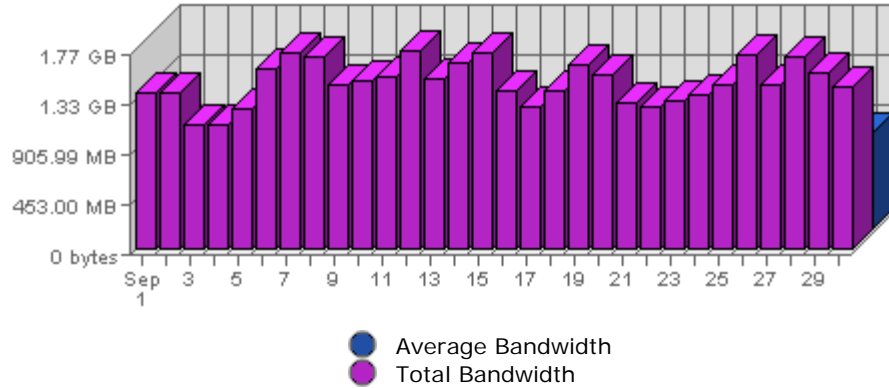

Executive Report
For the month of September 2005
For virtual server **LesTwarog**

Bandwidth

Date	Bandwidth	Average	Forecast	% of Total
Thu Sep 01st, 2005	1.39 GB	964.37 MB	n/a ▼	3.14
Fri Sep 02nd, 2005	1.39 GB	846.15 MB	n/a ▼	3.13
Sat Sep 03rd, 2005	1.11 GB	859.83 MB	n/a ▼	2.49
Sun Sep 04th, 2005	1.10 GB	864.83 MB	n/a ▼	2.48
Mon Sep 05th, 2005	1.25 GB	1.01 GB	n/a ▼	2.82
Tue Sep 06th, 2005	1.60 GB	1.01 GB	n/a ▼	3.60
Wed Sep 07th, 2005	1.74 GB	986.03 MB	n/a ▲	3.91
Thu Sep 08th, 2005	1.70 GB	971.56 MB	n/a ▲	3.84
Fri Sep 09th, 2005	1.47 GB	855.11 MB	n/a ▲	3.30
Sat Sep 10th, 2005	1.50 GB	864.14 MB	n/a ▲	3.39
Sun Sep 11th, 2005	1.54 GB	868.98 MB	n/a ▲	3.47
Mon Sep 12th, 2005	1.77 GB	1.01 GB	n/a ▲	3.98
Tue Sep 13th, 2005	1.52 GB	1.01 GB	n/a ▼	3.42
Wed Sep 14th, 2005	1.66 GB	998.20 MB	n/a ▼	3.75
Thu Sep 15th, 2005	1.75 GB	983.46 MB	n/a ▲	3.94
Fri Sep 16th, 2005	1.40 GB	865.04 MB	n/a ▼	3.17
Sat Sep 17th, 2005	1.27 GB	874.66 MB	n/a ▼	2.86
Sun Sep 18th, 2005	1.40 GB	880.02 MB	n/a ▼	3.16
Mon Sep 19th, 2005	1.64 GB	1.02 GB	n/a ▼	3.70
Tue Sep 20th, 2005	1.56 GB	1.02 GB	n/a ▲	3.51
Wed Sep 21st, 2005	1.30 GB	1008.85 MB	n/a ▼	2.93
Thu Sep 22nd, 2005	1.27 GB	995.65 MB	n/a ▼	2.87
Fri Sep 23rd, 2005	1.31 GB	873.72 MB	n/a ▼	2.97
Sat Sep 24th, 2005	1.37 GB	881.20 MB	n/a ▲	3.08
Sun Sep 25th, 2005	1.45 GB	888.58 MB	n/a ▲	3.28
Mon Sep 26th, 2005	1.72 GB	1.03 GB	n/a ▲	3.88
Tue Sep 27th, 2005	1.46 GB	1.03 GB	n/a ▼	3.30
Wed Sep 28th, 2005	1.71 GB	1013.67 MB	n/a ▲	3.85
Thu Sep 29th, 2005	1.56 GB	1000.24 MB	n/a ▲	3.52
Fri Sep 30th, 2005	1.45 GB	880.77 MB	n/a ▲	3.26