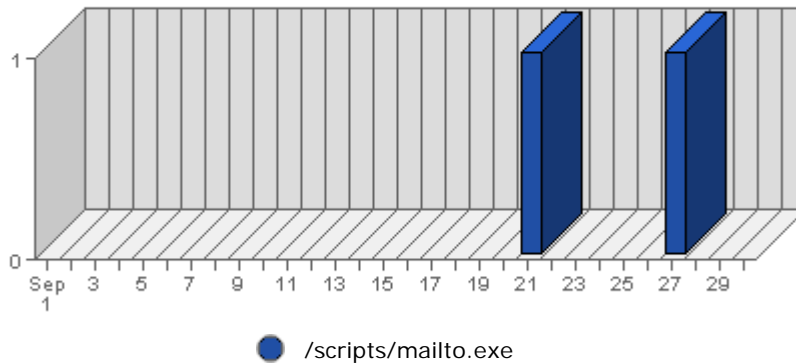

Summary:

The total number of visits during the selected month is **65,567**.

The average number of visits during a month is **25,340.34**.

The smallest number of visits occurred on **Sun, Sep 04th 2005** with **1,501** visits.

The largest number of visits occurred on **Mon, Sep 12th 2005** with **2,693** visits.

On average the smallest number of visits occurs on **Saturday** with **1,093.82** visits.

On average the largest number of visits occurs on **Monday** with **1,289.17** visits.

Most Common Downloads

URL	Downloads	Average	Forecasted	% of Total
1. /scripts/mailto.exe	2	2.42	n/a ▼	100.00%

Summary:

- During the selected month, **1** distinct file is responsible for **2** downloads.
  (Averaging **2.00** downloads per file)
- During the previous month, **1** distinct file was responsible for **3** downloads.
  (Averaging **3.00** downloads per file)
- During the selected month there is **1** distinct file.
  During the previous month there was **1** distinct file.
  This is a change of **0 (0.00%)** distinct files.
- The selected month's average (**2.00** downloads per download) is **down** by **(-33.33%)** from last month's average (**3.00** downloads per download).
- **100.00%** of all files were downloaded more than the average (**2.00** downloads per file), and **0.00%** were downloaded less.
- Your top file accounts for downloads, **100.00%** of all downloads.
- **0** files (**0.00%** of all files) recorded only 1 download.

Most Common Page Views