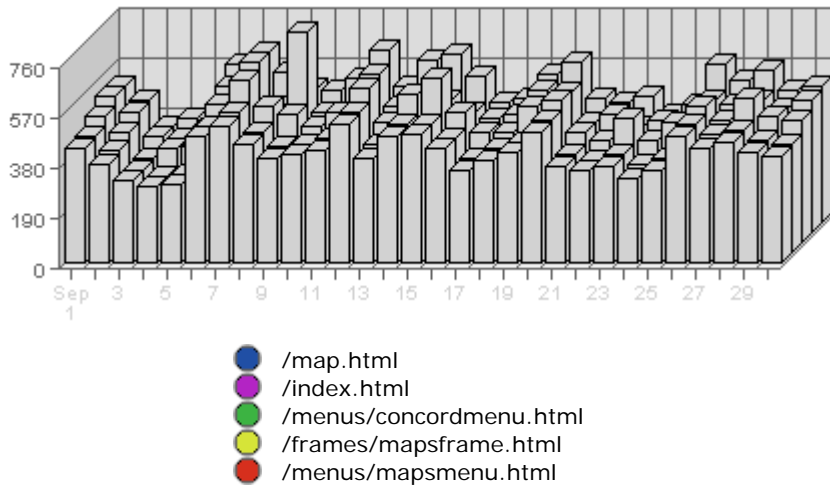

URL	Hits	Average	Forecasted	% of Total
1. /map.html	15,700	3,244.09	n/a ▲	4.18%
2. /index.html	14,610	7,779.30	n/a ▲	3.89%
3. /menus/concordmenu.html	14,329	5,874.82	n/a ▲	3.81%
4. /frames/mapsframe.html	12,576	2,832.09	n/a ▲	3.35%
5. /menus/mapsmenu.html	12,401	2,802.73	n/a ▲	3.30%
6. /maps/concordpacific/index.html	11,861	4,667.76	n/a ▲	3.16%
7. /frames/concordframe.html	10,204	3,762.85	n/a ▲	2.71%
8. /maps/coalharbour/index.html	5,642	2,413.58	n/a ▲	1.50%
9. /frames/coalframe.html	4,958	1,951.79	n/a ▲	1.32%
10. /menus/coalmenu.html	4,898	1,939.61	n/a ▼	1.30%

Summary:

- During the selected month, **9,384** distinct pages are responsible for **375,900** page views. (Averaging **40.06** views per page)
- During the previous month, **9,491** distinct pages were responsible for **362,418** page views. (Averaging **38.19** views per page)
- During the selected month there are **9,384** distinct pages. During the previous month there were **9,491** distinct pages. This is a change of **-107 (-1.13%)** distinct pages.
- During the selected month there are **375,900** page views. During the previous month there were **362,418** page views. This is a change of **13,482 (+3.72%)** page views.
- The selected month's average (**40.06** views per page) is **up** by **1.87 (+4.90%)** from last month's average (**38.19** views per page).
- **12.05%** of all pages were viewed more than the average (**40.06** views per page), and **87.95%** were viewed less.
- Your top page accounts for **15,700** page views, **4.18%** of all page views.
- **1,461** pages (**15.57%** of all pages) recorded only 1 page view.

Most Common Referring Sites