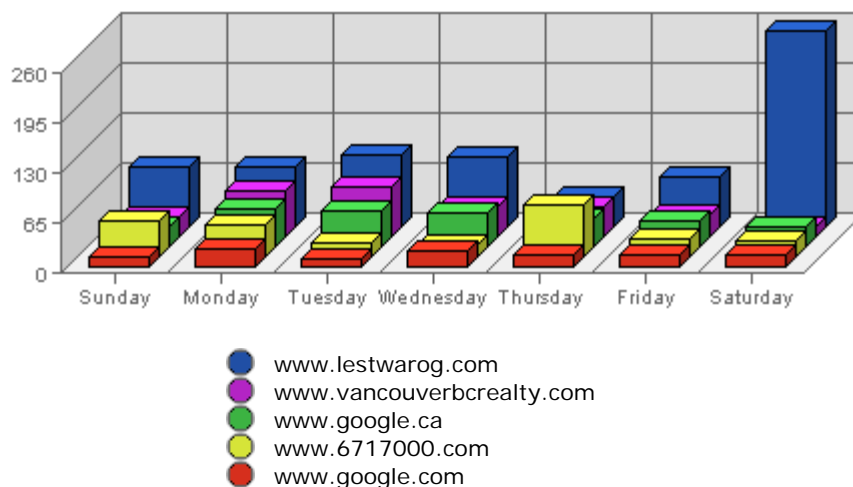

5.	/frames/dtvanmapframe.html	1,229	489.93	n/a ▼	2.89%
6.	/frames/concordframe.html	1,018	438.57	n/a ▼	2.40%
7.	/maps/coalharbour/index.html	664	334.58	n/a ▼	1.56%
8.	/frames/coalframe.html	506	238.15	n/a ▼	1.19%
9.	/menus/coalmenu.html	502	237.11	n/a ▼	1.18%
10.	/maps/concordpacific/pictures.html	409	152.17	n/a ▲	0.96%

Summary:

- During the selected week, **4,279** distinct pages are responsible for **42,506** page views. (Averaging **9.93** views per page)
- During the previous week, **3,926** distinct pages were responsible for **43,505** page views. (Averaging **11.08** views per page)
- During the selected week there are **4,279** distinct pages. During the previous week there were **3,926** distinct pages. This is a change of **353 (+8.99%)** distinct pages.
- During the selected week there are **42,506** page views. During the previous week there were **43,505** page views. This is a change of **-999 (-2.30%)** page views.
- The selected week's average (**9.93** views per page) is **down** by **1.15 (-10.38%)** from last week's average (**11.08** views per page).
- **16.13%** of all pages were viewed more than the average (**9.93** views per page), and **83.87%** were viewed less.
- Your top page accounts for **3,331** page views, **7.84%** of all page views.
- **1,648** pages (**38.51%** of all pages) recorded only 1 page view.

Most Common Referring Sites

	Referring Site	Referrals	Average	Forecasted	% of Total
1.	www.lestwarog.com	704	90.66	n/a ▲	27.58%
2.	www.vancouverbcrealty.com	275	69.80	n/a ▼	10.77%
3.	www.google.ca	272	45.72	n/a ▼	10.65%
4.	www.6717000.com	245	44.47	n/a ▲	9.60%