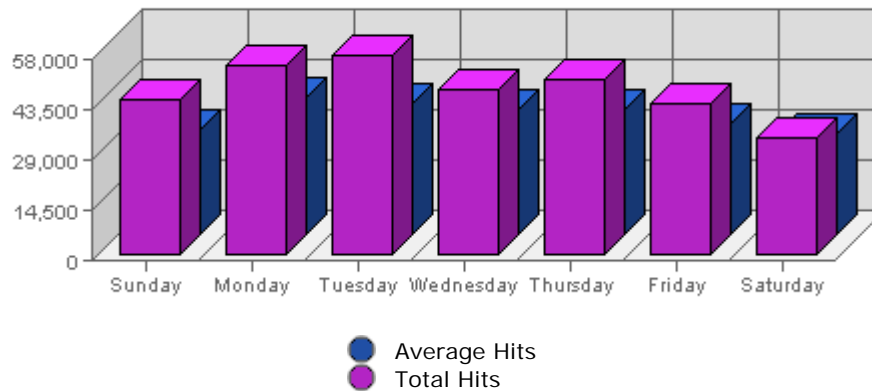

Summary:

The total amount of bandwidth transferred during the selected week is **4.40 GB**.

The average amount of bandwidth transferred during a week is **658.88 MB**.

The smallest amount of bandwidth transferred occurred on **Sat, Oct 02nd 2004** with **404.85 MB** transferred.

The largest amount of bandwidth transferred occurred on **Tue, Sep 28th 2004** with **981.80 MB** transferred.

On average the smallest amount of bandwidth transferred occurs on **Sunday** with **152.10 MB** transferred.

On average the largest amount of bandwidth transferred occurs on **Monday** with **199.12 MB** transferred.

Hits

Date	Hits	Average	Forecast	% of Total
Sun Sep 26th, 2004	44,711	30,261.60	n/a ▲	13.41
Mon Sep 27th, 2004	54,603	39,641.92	n/a ▼	16.38
Tue Sep 28th, 2004	57,511	37,745.94	n/a ▲	17.25
Wed Sep 29th, 2004	47,738	36,354.10	n/a ▼	14.32
Thu Sep 30th, 2004	50,877	36,394.76	n/a ▲	15.26
Fri Oct 01st, 2004	44,047	32,237.27	n/a ▲	13.21
Sat Oct 02nd, 2004	33,871	29,422.70	n/a ▼	10.16

Summary:

The total number of hits during the selected week is **333,358**.
The average number of hits during a week is **135,321.30**.

The smallest number of hits occurred on **Sat, Oct 02nd 2004** with **33,871** hits.
The largest number of hits occurred on **Tue, Sep 28th 2004** with **57,511** hits.