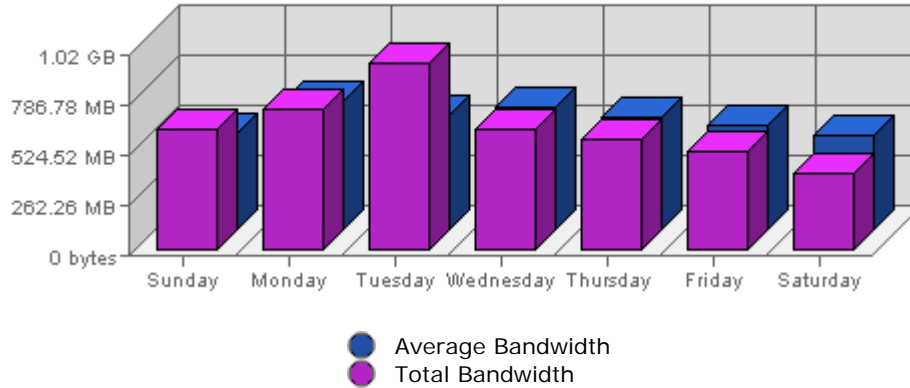

Executive Report
 For the week of September 26th 2004
 For virtual server **LesTwarog**

Bandwidth

Date	Bandwidth	Average	Forecast	% of Total
Sun Sep 26th, 2004	638.76 MB	513.70 MB	n/a ▲	14.18
Mon Sep 27th, 2004	735.47 MB	672.83 MB	n/a ▼	16.33
Tue Sep 28th, 2004	981.80 MB	606.31 MB	n/a ▲	21.80
Wed Sep 29th, 2004	639.66 MB	647.71 MB	n/a ▼	14.20
Thu Sep 30th, 2004	583.89 MB	588.62 MB	n/a ▲	12.96
Fri Oct 01st, 2004	520.24 MB	551.63 MB	n/a ▲	11.55
Sat Oct 02nd, 2004	404.85 MB	495.53 MB	n/a ▼	8.99

Summary:

The total amount of bandwidth transferred during the selected week is **4.40 GB**.

The average amount of bandwidth transferred during a week is **658.88 MB**.

The smallest amount of bandwidth transferred occurred on **Sat, Oct 02nd 2004** with **404.85 MB** transferred.

The largest amount of bandwidth transferred occurred on **Tue, Sep 28th 2004** with **981.80 MB** transferred.

On average the smallest amount of bandwidth transferred occurs on **Sunday** with **152.10 MB** transferred.

On average the largest amount of bandwidth transferred occurs on **Monday** with **199.12 MB** transferred.

Hits

Date	Hits	Average	Forecast	% of Total
Sun Sep 26th, 2004	44,711	30,261.60	n/a ▲	13.41
Mon Sep 27th, 2004	54,603	39,641.92	n/a ▼	16.38
Tue Sep 28th, 2004	57,511	37,745.94	n/a ▲	17.25
Wed Sep 29th, 2004	47,738	36,354.10	n/a ▼	14.32
Thu Sep 30th, 2004	50,877	36,394.76	n/a ▲	15.26
Fri Oct 01st, 2004	44,047	32,237.27	n/a ▲	13.21
Sat Oct 02nd, 2004	33,871	29,422.70	n/a ▼	10.16