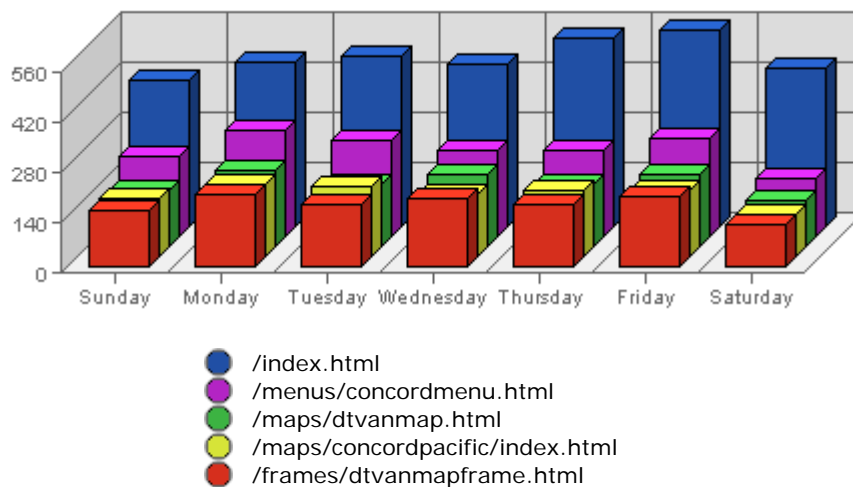

Date	Visits	Average	Forecast	% of Total
Sun Sep 26th, 2004	1,009	751.48	n/a ▲	14.09
Mon Sep 27th, 2004	1,197	868.14	n/a ▼	16.72
Tue Sep 28th, 2004	1,078	858.43	n/a ▼	15.06
Wed Sep 29th, 2004	1,174	866.44	n/a ▼	16.40
Thu Sep 30th, 2004	938	877.82	n/a ▼	13.10
Fri Oct 01st, 2004	848	800.50	n/a ▼	11.84
Sat Oct 02nd, 2004	916	749.08	n/a ▼	12.79

Summary:

The total number of visits during the selected week is **7,160**.
The average number of visits during a week is **3,227.09**.

The smallest number of visits occurred on **Fri, Oct 01st 2004** with **848** visits.
The largest number of visits occurred on **Mon, Sep 27th 2004** with **1,197** visits.

On average the smallest number of visits occurs on **Sunday** with **744.35** visits.
On average the largest number of visits occurs on **Thursday** with **878.98** visits.

Most Common Downloads

No Data Available for selected period

Most Common Page Views

	URL	Hits	Average	Forecasted	% of Total
1.	/index.html	3,331	1,117.05	n/a ▲	7.84%
2.	/menus/concordmenu.html	1,735	729.53	n/a ▼	4.08%
3.	/maps/dtvanmap.html	1,259	495.28	n/a ▼	2.96%
4.	/maps/concordpacific/index.html	1,236	614.39	n/a ▼	2.91%