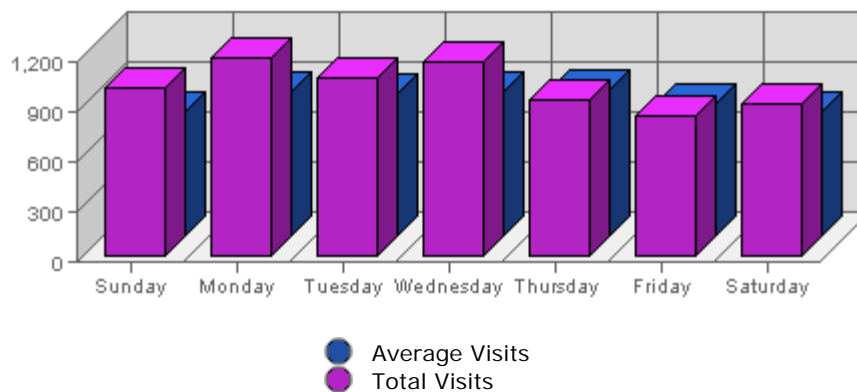

The largest amount of bandwidth transferred occurred on **Tue, Sep 28th 2004** with **981.80 MB** transferred.

On average the smallest amount of bandwidth transferred occurs on **Sunday** with **152.10 MB** transferred.

On average the largest amount of bandwidth transferred occurs on **Monday** with **199.12 MB** transferred.

Hits

Date	Hits	Average	Forecast	% of Total
Sun Sep 26th, 2004	44,711	30,261.60	n/a ▲	13.41
Mon Sep 27th, 2004	54,603	39,641.92	n/a ▼	16.38
Tue Sep 28th, 2004	57,511	37,745.94	n/a ▲	17.25
Wed Sep 29th, 2004	47,738	36,354.10	n/a ▼	14.32
Thu Sep 30th, 2004	50,877	36,394.76	n/a ▲	15.26
Fri Oct 01st, 2004	44,047	32,237.27	n/a ▲	13.21
Sat Oct 02nd, 2004	33,871	29,422.70	n/a ▼	10.16

Summary:

The total number of hits during the selected week is **333,358**.
The average number of hits during a week is **135,321.30**.

The smallest number of hits occurred on **Sat, Oct 02nd 2004** with **33,871** hits.
The largest number of hits occurred on **Tue, Sep 28th 2004** with **57,511** hits.

On average the smallest number of hits occurs on **Saturday** with **29,509.92** hits.
On average the largest number of hits occurs on **Monday** with **39,935.27** hits.

Visits

Date	Visits	Average	Forecast	% of Total
Sun Sep 26th, 2004	1,009	751.48	n/a ▲	14.09
Mon Sep 27th, 2004	1,197	868.14	n/a ▼	16.72
Tue Sep 28th, 2004	1,078	858.43	n/a ▼	15.06
Wed Sep 29th, 2004	1,174	866.44	n/a ▼	16.40
Thu Sep 30th, 2004	938	877.82	n/a ▼	13.10
Fri Oct 01st, 2004	848	800.50	n/a ▼	11.84
Sat Oct 02nd, 2004	916	749.08	n/a ▼	12.79