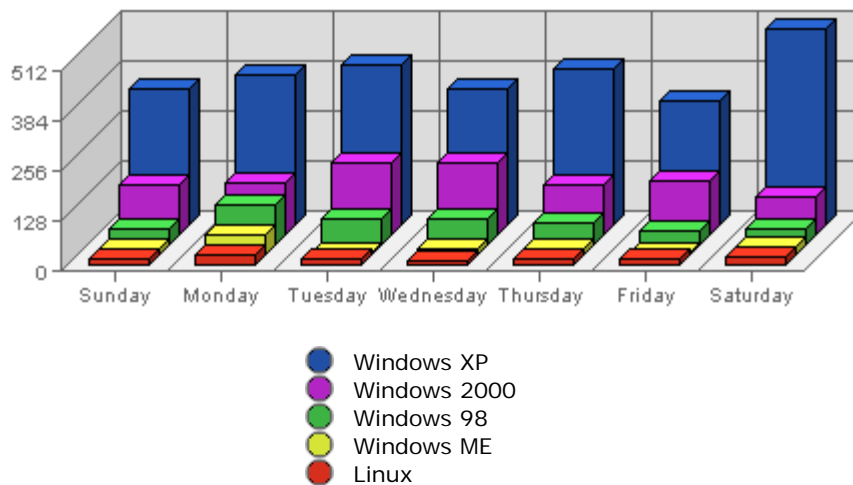

5.	www.google.com	127	21.04	n/a ▲	4.97%
6.	search.yahoo.com	109	22.54	n/a ▼	4.27%
7.	search.msn.com	106	12.29	n/a ▲	4.15%
8.	luxury.phototours.net	75	13.67	n/a ▲	2.94%
9.	ca.search.yahoo.com	74	10.50	n/a ▲	2.90%
10.	www.skyscraperpage.com	71	13.35	n/a ▲	2.78%

Summary:

- During the selected week, **142** distinct referrers are responsible for **2,553** visits. (Averaging **17.98** visits per referrer)
- During the previous week, **134** distinct referrers were responsible for **2,540** visits. (Averaging **18.96** visits per referrer)
- During the selected week there are **142** distinct referrers. During the previous week there were **134** distinct referrers. This is a change of **8 (+5.97%)** distinct referrers.
- During the selected week there are **2,553** referred visits. During the previous week there were **2,540** referred visits. This is a change of **13 (+0.51%)** visits.
- The selected week's average (**17.98** visits per referring site) is **down** by **0.98 (-5.17%)** from last week's average (**18.96** visits per referring site).
- **9.86%** of all referrers provided more visits than the average (**17.98** visits per referrer), and **90.14%** provided less.
- Your top referrer accounts for **704** referred visits, **27.58%** of all referred visits.
- **74** referrers (**52.11%** of all referrers) referred only 1 visit.

Most Common Browser Operating Systems

	Operating System	Visits	Average	Forecasted	% of Total
1.	Windows XP	2,719	1,246.87	n/a ▼	57.27%
2.	Windows 2000	1,012	382.84	n/a ▲	21.31%
3.	Windows 98	432	341.36	n/a ▼	9.10%
4.	Windows ME	148	117.82	n/a ▲	3.12%